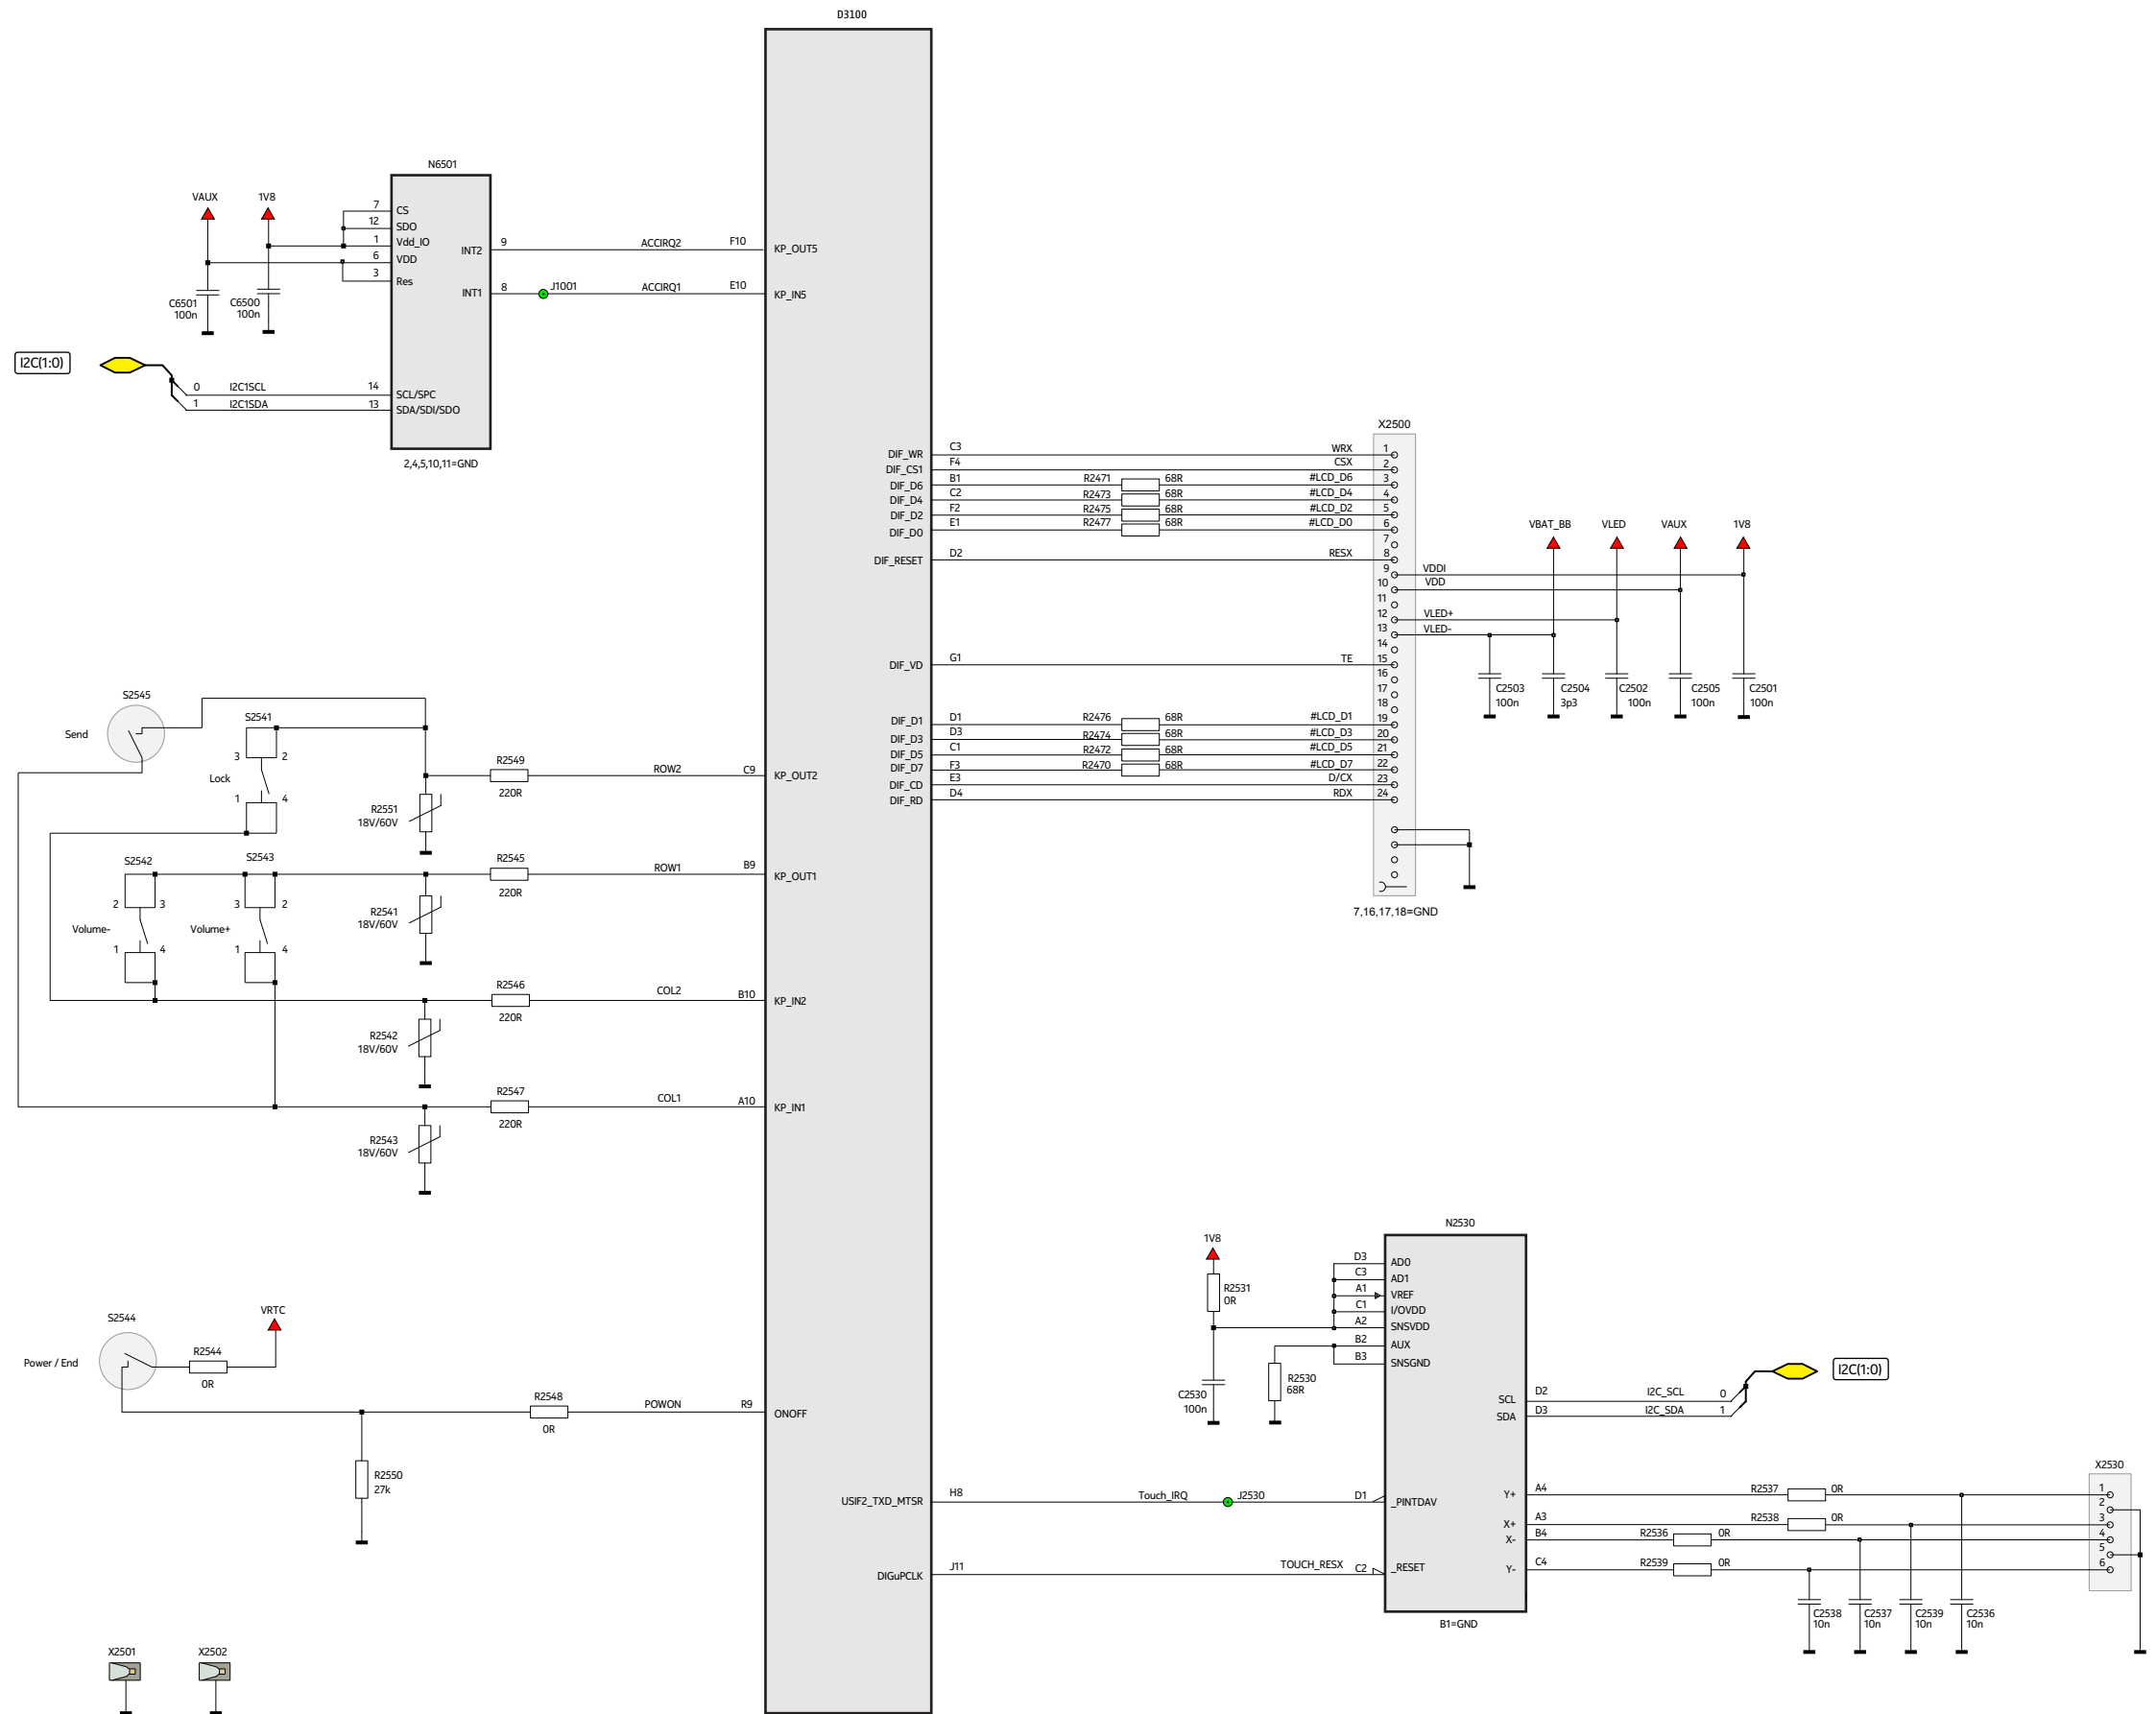

## Contents

- 1 Front page
- 2 X-GOLD, Power, HS USB, Camera, DUAL SIM easy swap
- 3 X-GOLD, Memory, MMC, Audio, AV connector
- 4 X-GOLD, Accelerometer, UI-keys, Display interface, Touch interface
- 5 X-GOLD, RF part, BTH
- 6 Component finder top
- 7 Component finder bottom