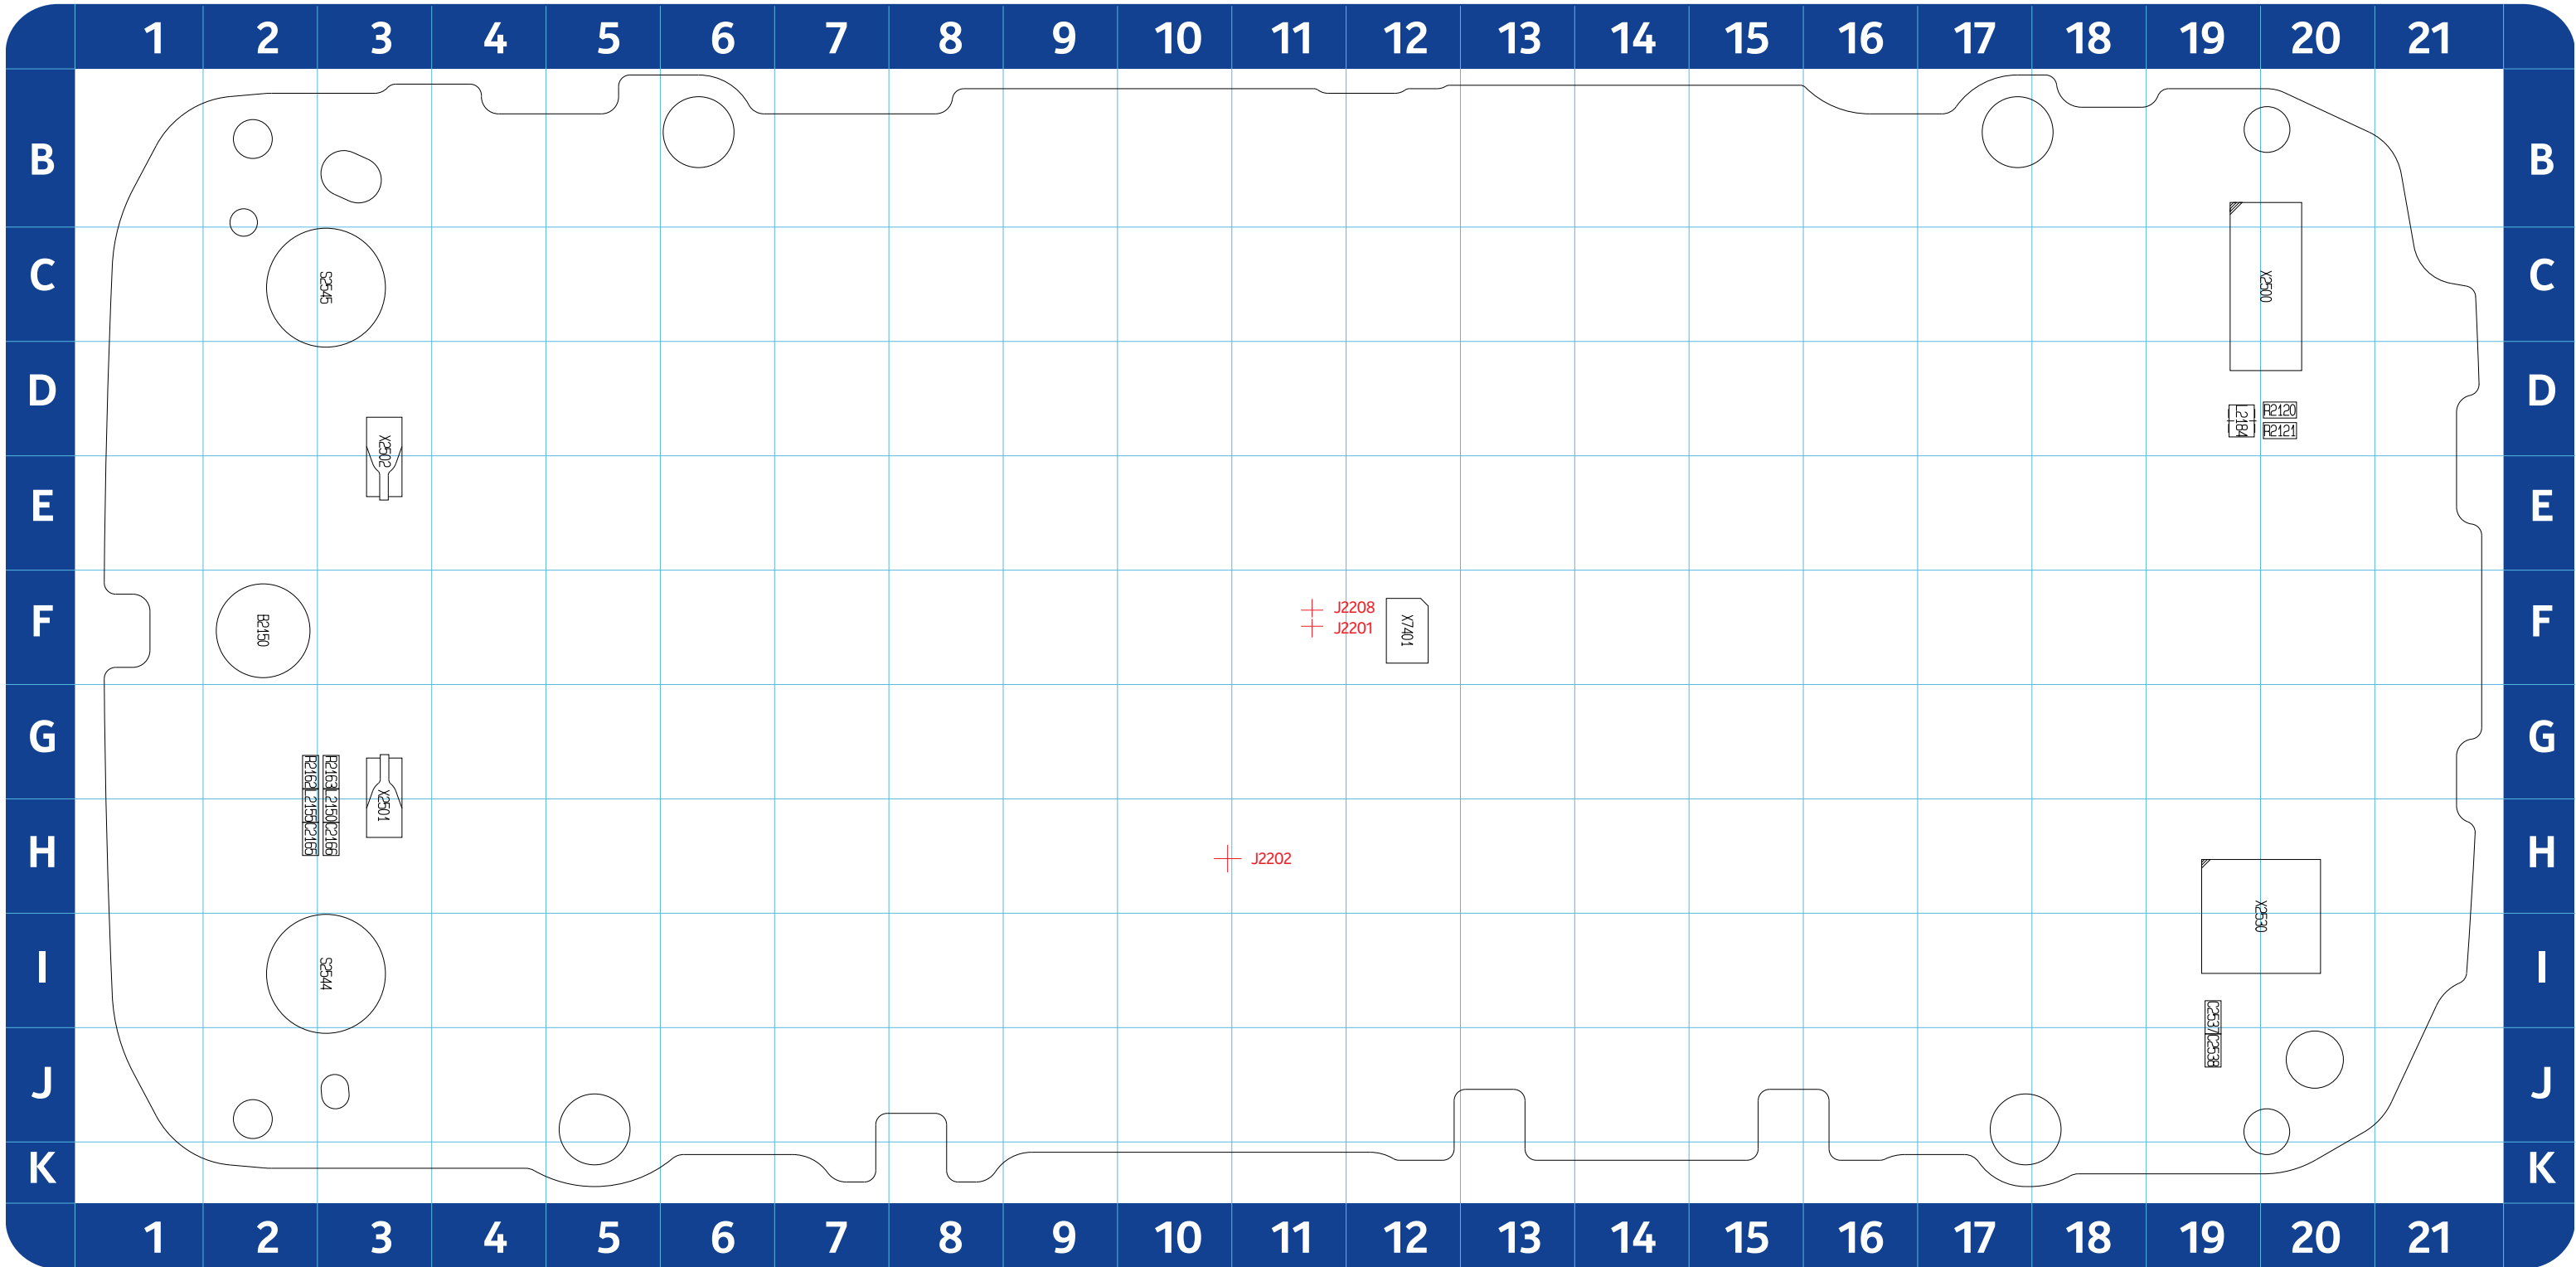

B	R2163	G3	
B2150	F2	X	
C	X2500	C20	
C2165	H2	X2501	G3
C2166	H3	X2502	E3
C2537	I19	X2530	I20
C2538	J19	X7401	F12
L			
L2150	H3		
L2155	H2		
L2184	D19		
R			
R2120	D20		
R2121	D20		
R2162	G2