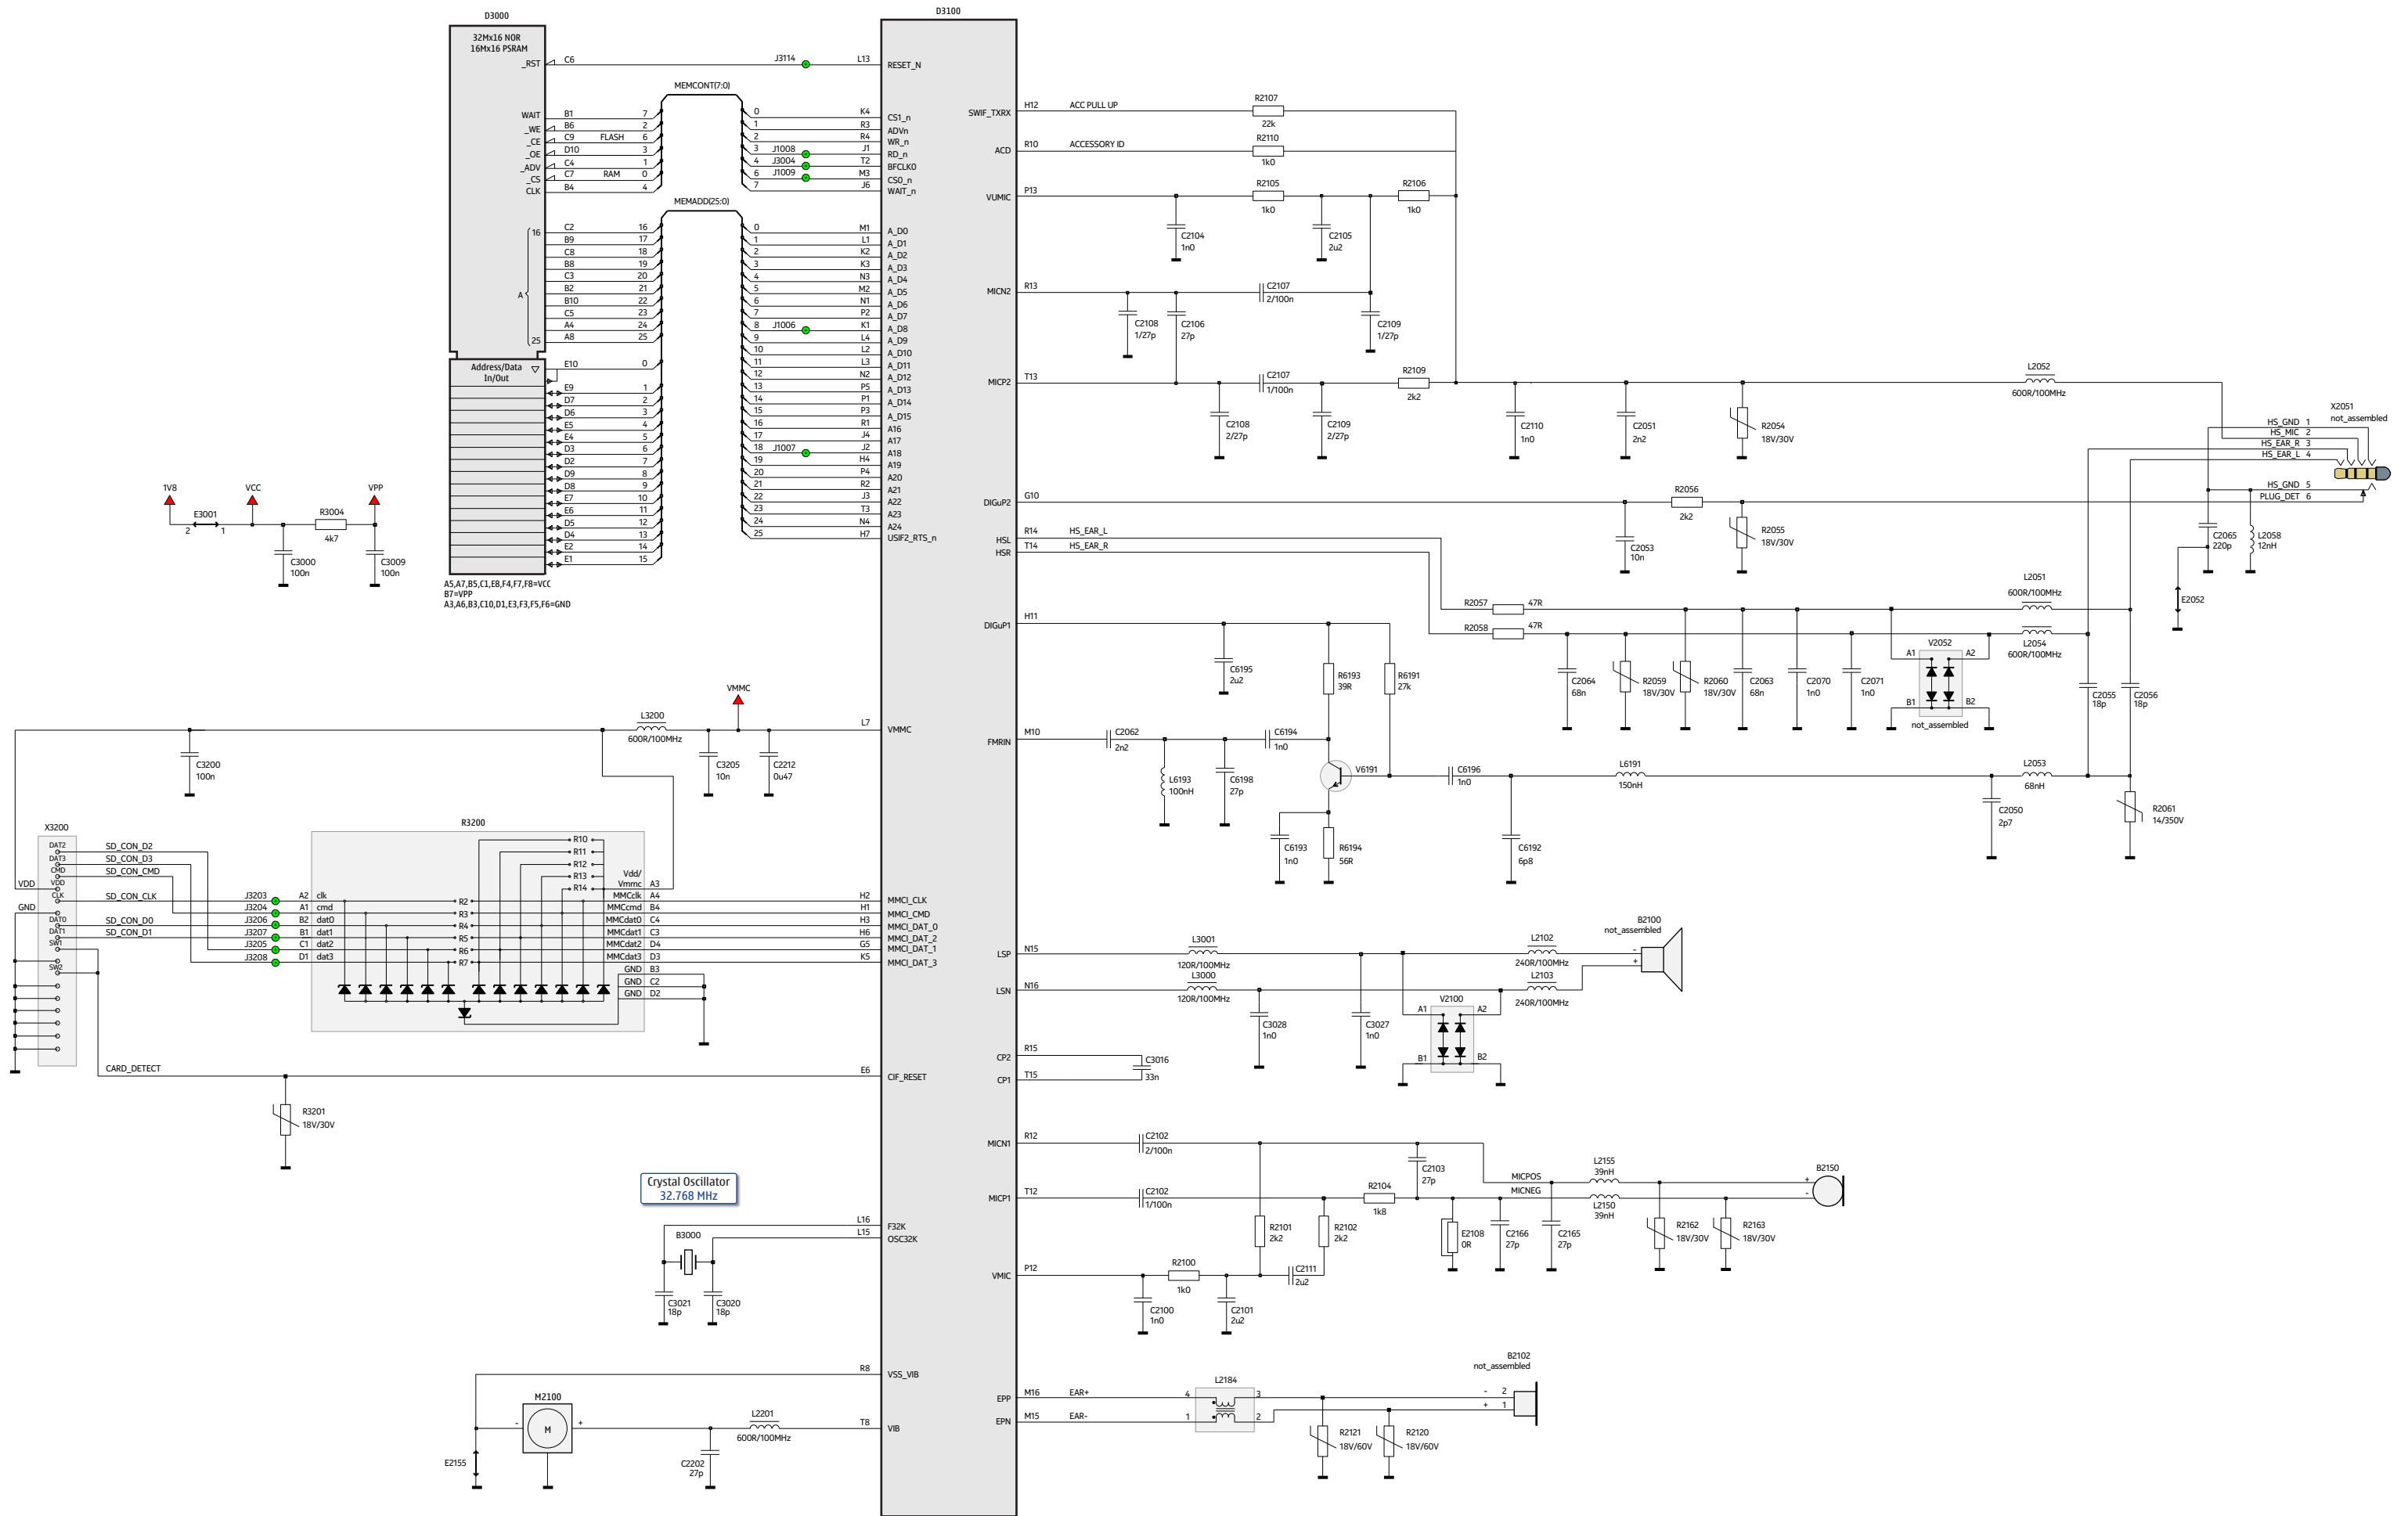

## Contents

- 1 Front page
- 2 X-GOLD, Power, HS USB, Camera, DUAL SIM easy swap
- 3 X-GOLD, Memory, MMC, Audio, AV connector
- 4 X-GOLD, Accelerometer, UI-keys, Display interface, Touch interface
- 5 X-GOLD, RF part, BTH
- 6 Component finder top
- 7 Component finder bottom