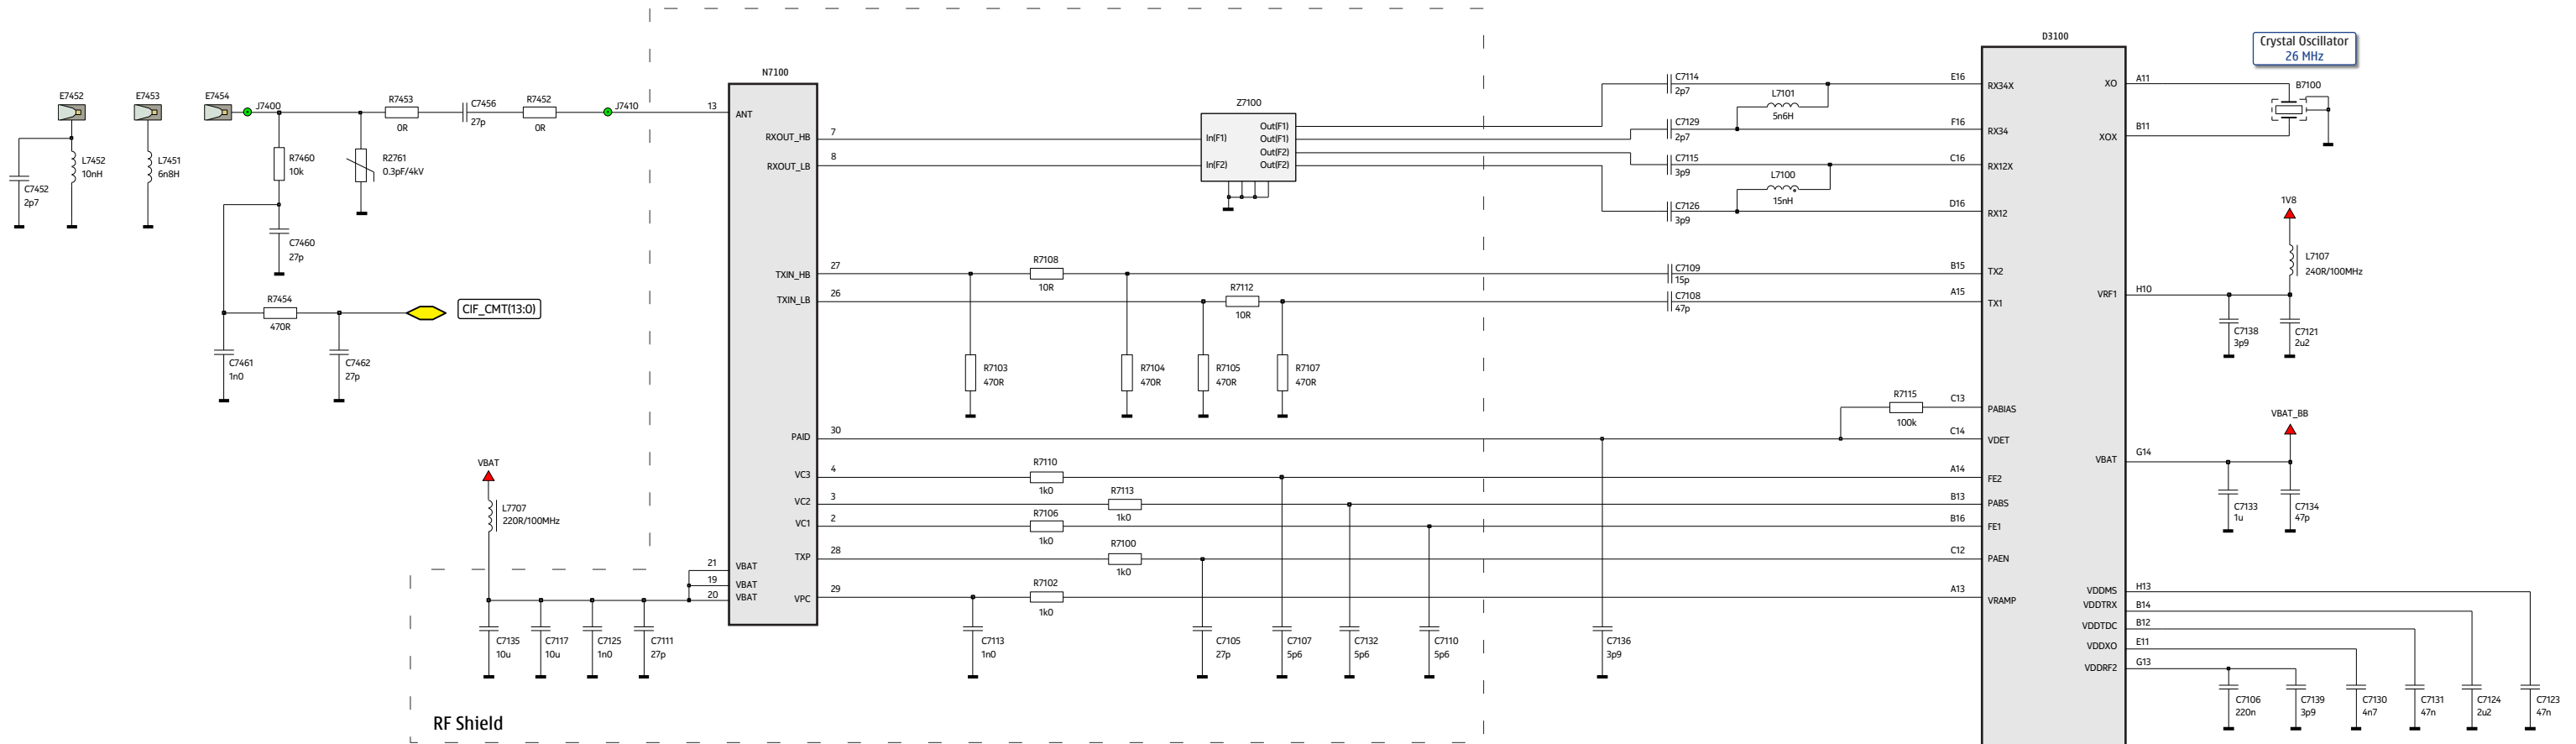

## Contents

- 1 Front page
- 2 X-GOLD, Power, HS USB, Camera, DUAL SIM easy swap
- 3 X-GOLD, Memory, MMC, Audio, AV connector
- 4 X-GOLD, Accelerometer, UI-keys, Display interface, Touch interface
- 5 X-GOLD, RF part, BTH
- 6 Component finder top
- 7 Component finder bottom