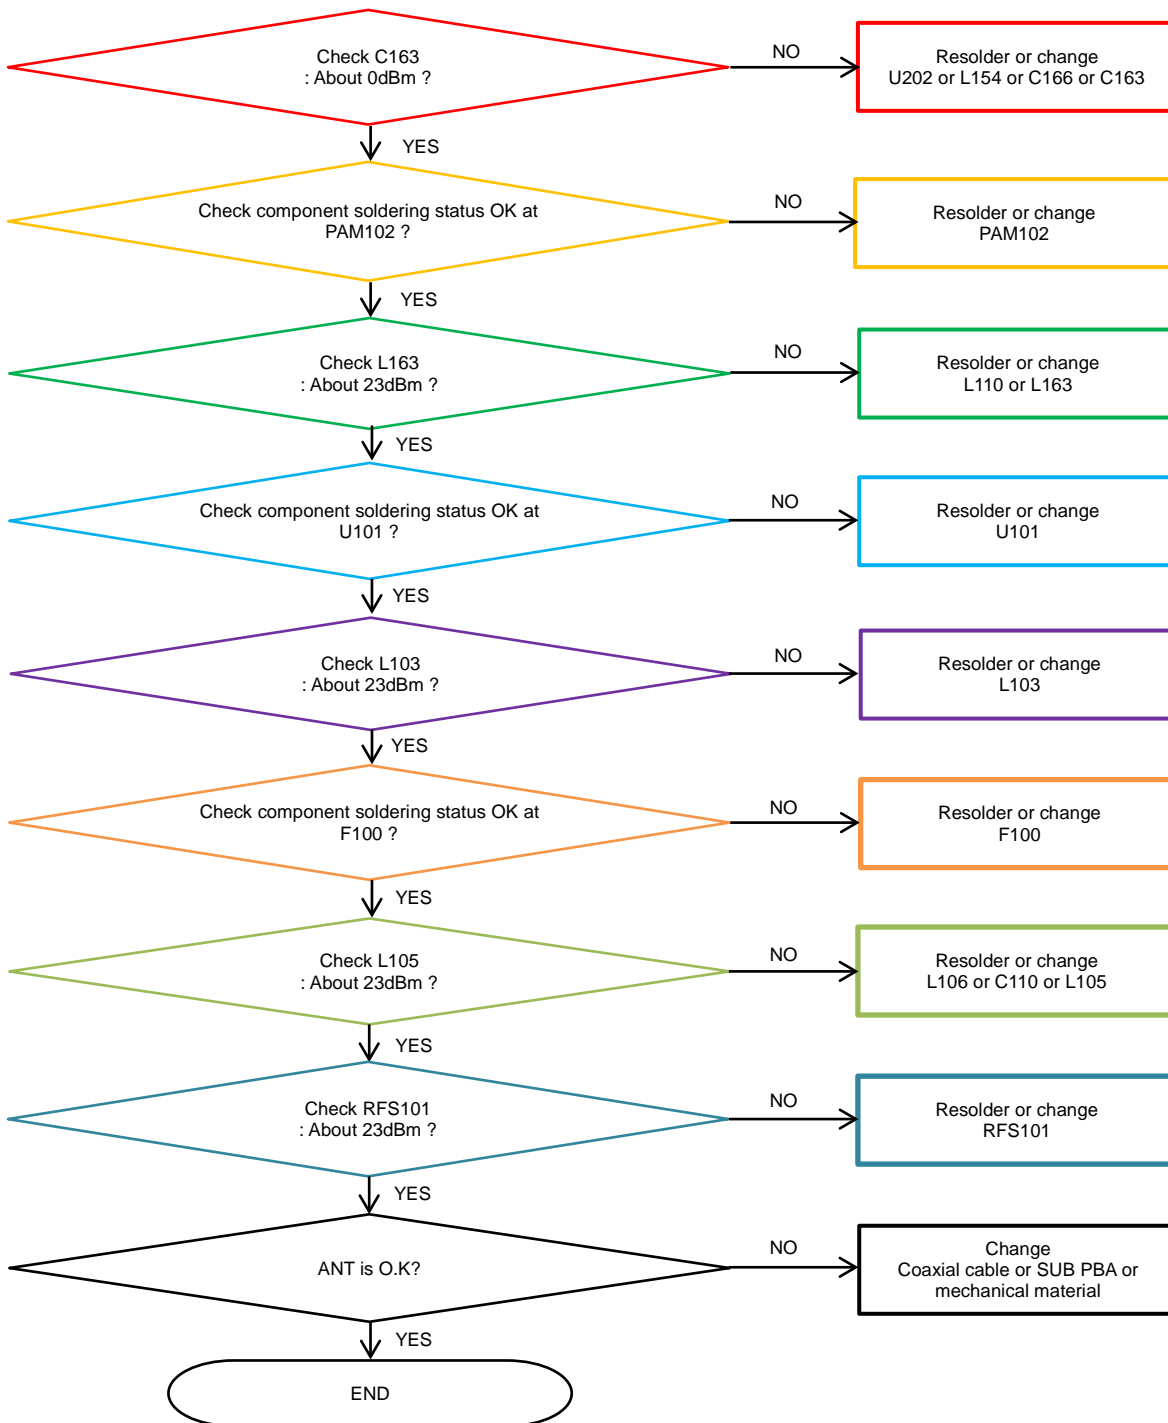

8. Level 3 Repair

8-4-33. LTE B32 DRx

8. Level 3 Repair

8-4-34. LTE B39 DRx , B1/4/7 4Rx(DRx2)

8. Level 3 Repair

8-4-35. LTE B40 4Rx(DRx2)

8. Level 3 Repair

8-4-36. LTE B3 4RxDRx2

8. Level 3 Repair

8-4-37. WCDMA B5/8, LTE B5/8/12/17/18/19/20/26/28 Tx

8. Level 3 Repair

8-4-38. LTE B13 Tx

8. Level 3 Repair

8-4-39. GSM 850/900 Tx

8. Level 3 Repair

8-4-40. GSM 1800/1900 Tx

8. Level 3 Repair

8-4-41. WCDMA B1/2/4, TD-SCDMA B34/39, LTE B1/2/3/4/25/39 Tx

8. Level 3 Repair

8-4-42. LTE B7 Tx

8. Level 3 Repair

8-4-43. LTE B38/40/41 Tx

8. Level 3 Repair

8-4-44. Fingerprint Sensor

8. Level 3 Repair

8-4-45. DeX Station

8. Level 3 Repair

8-5. Service Schematics

- NC Point(Top View)

Confidential and proprietary-the contents in this service guide subject to change without prior notice

Distribution, transmission, or infringement of any content or data from this document without Samsung's written authorization is strictly prohibited.