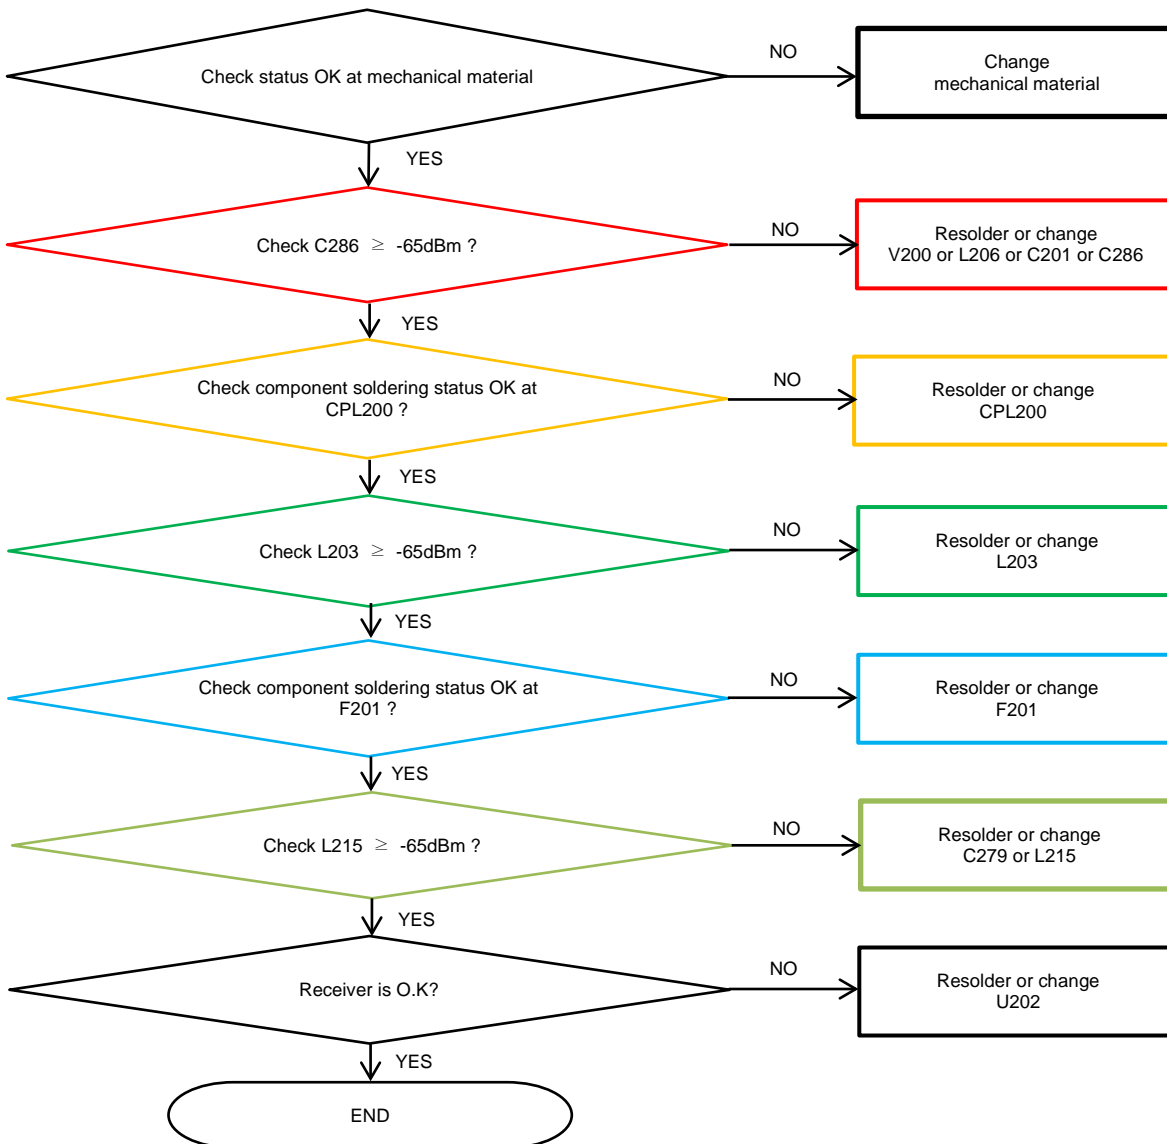

---

8. Level 3 Repair

8-4-30. LTE B5/8/12/13/17/18/19/20/26/28 , WCDMA B5/8 , GSM850/900 DRx