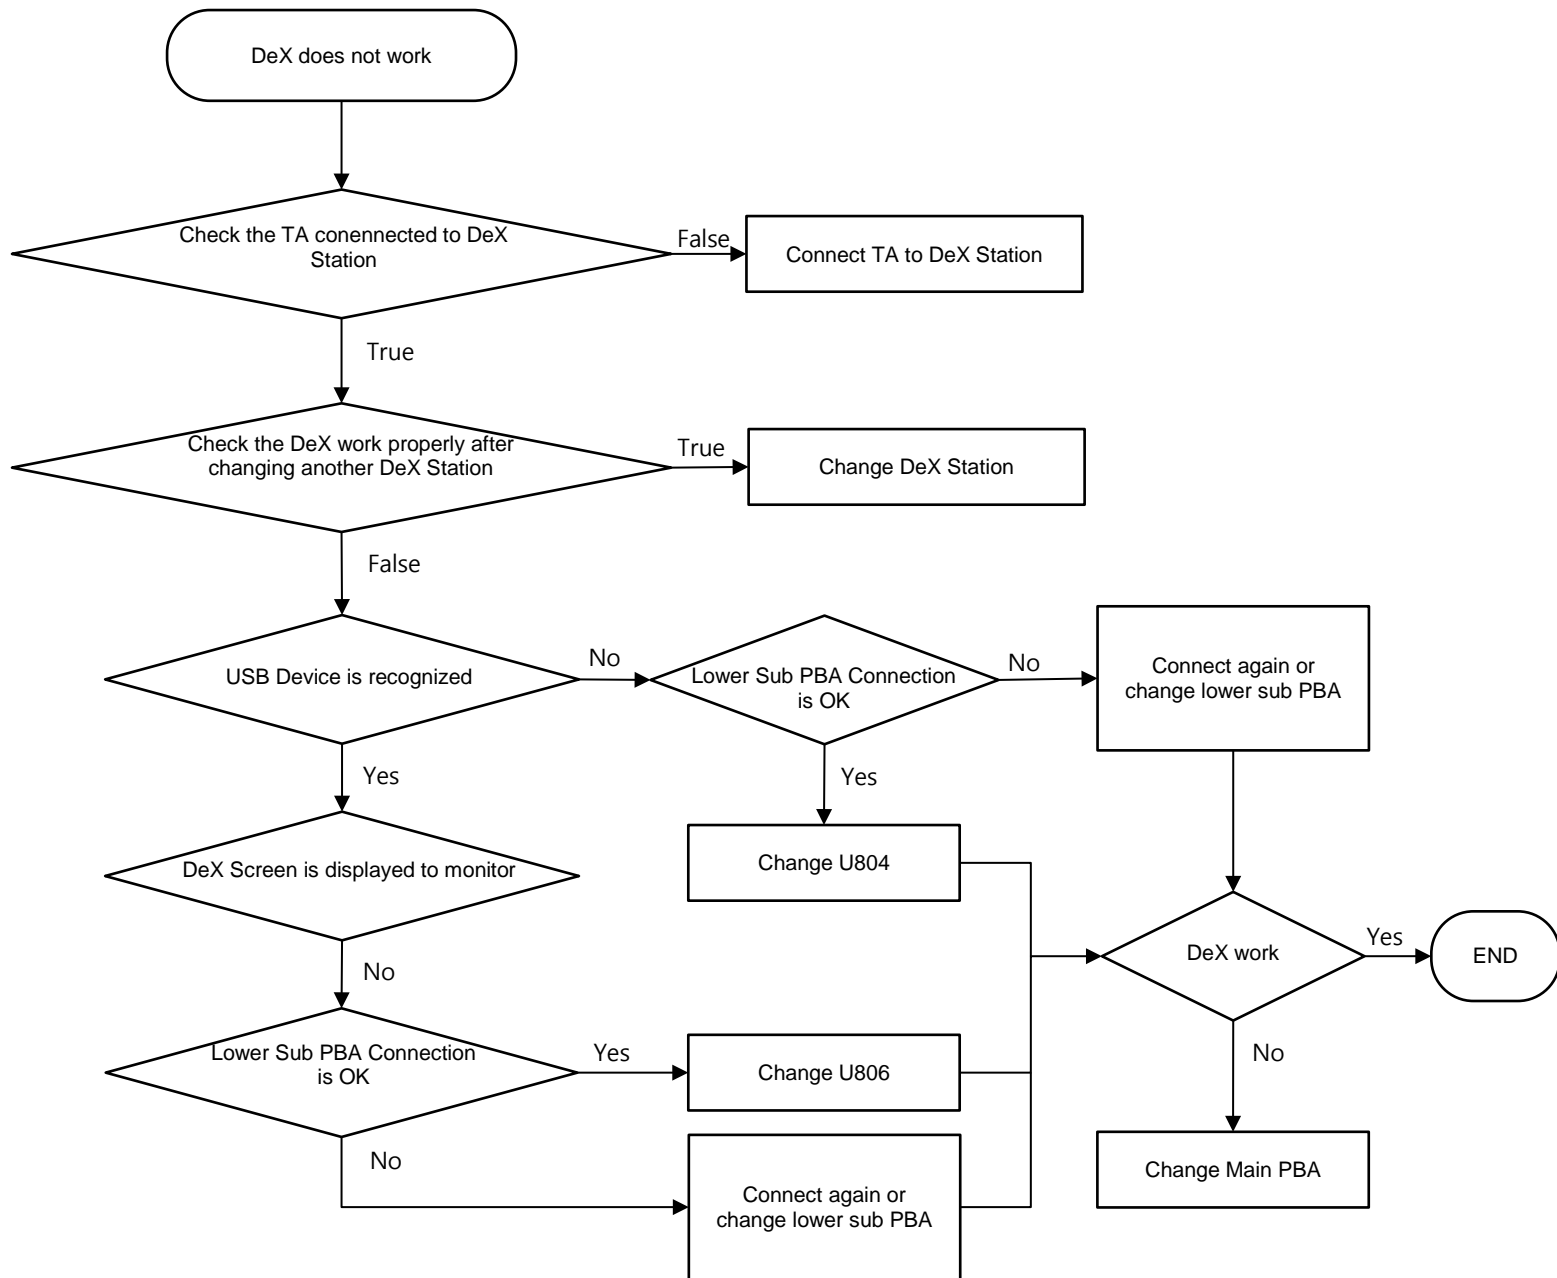

8. Level 3 Repair

8-4-45. DeX Station

8. Level 3 Repair

8-5. Service Schematics

- NC Point(Top View)

Confidential and proprietary-the contents in this service guide subject to change without prior notice

Distribution, transmission, or infringement of any content or data from this document without Samsung's written authorization is strictly prohibited.