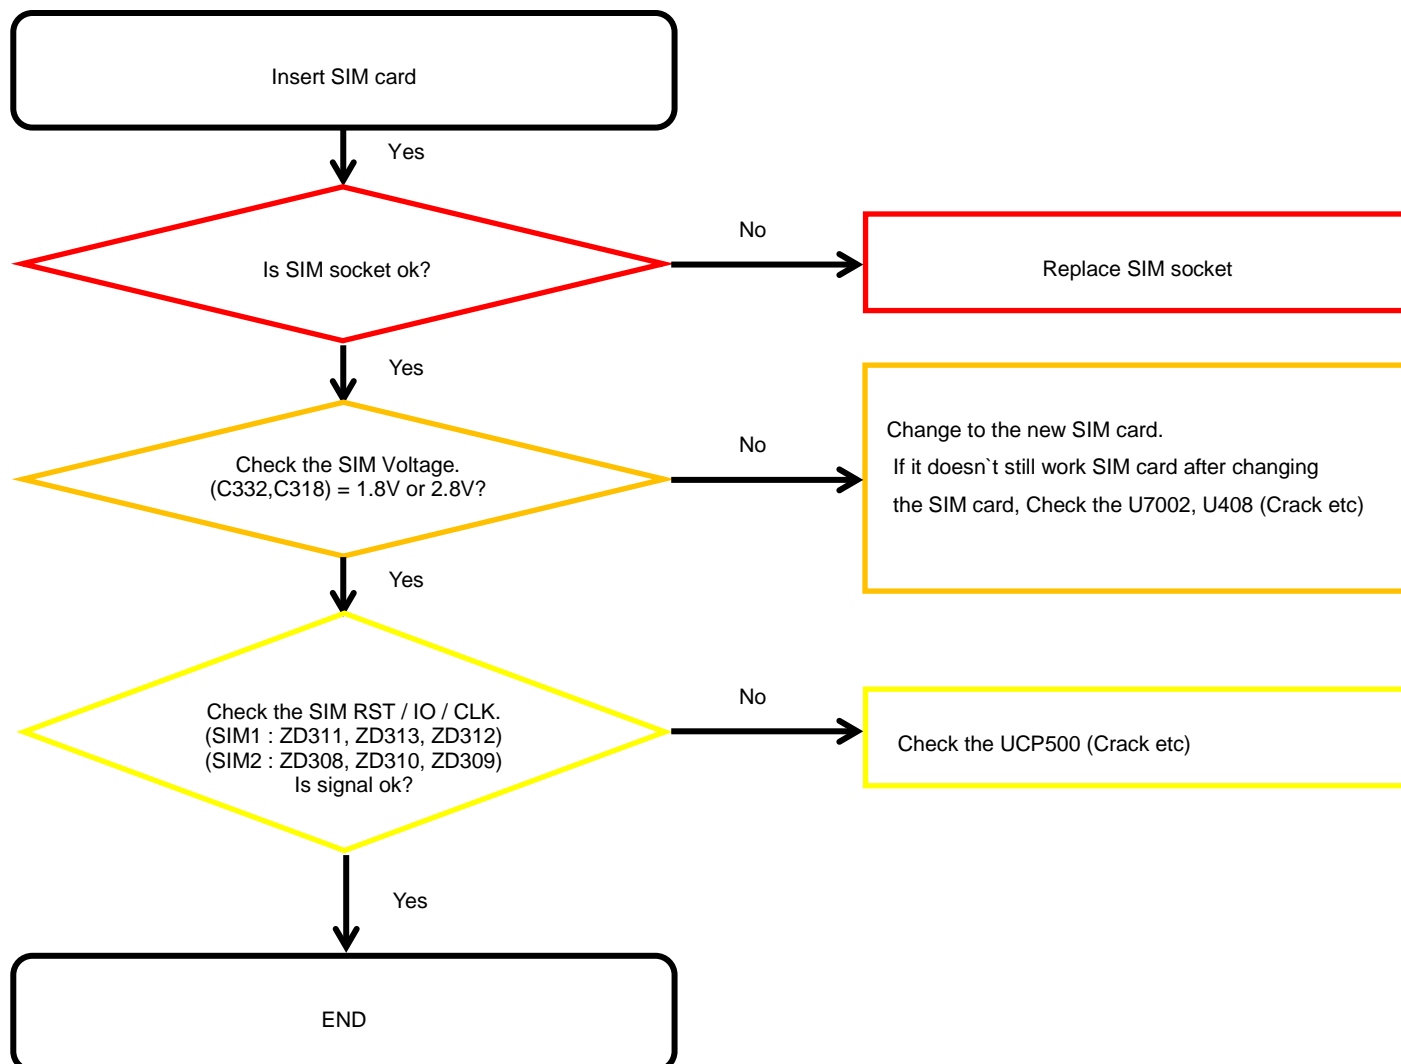

Distribution, transmission, or infringement of any content or data from this document without Samsung's written authorization is strictly prohibited.

8. Level 3 Repair

8-4-1. Power On

8. Level 3 Repair

8-4-2. Initial

8. Level 3 Repair

8-4-3. No Service

8. Level 3 Repair

8-4-3. SIM Part

8. Level 3 Repair

8-4-4. T-Flash Part

8. Level 3 Repair

8-4-5-1. Cable Charging Part (Normal/Fast)