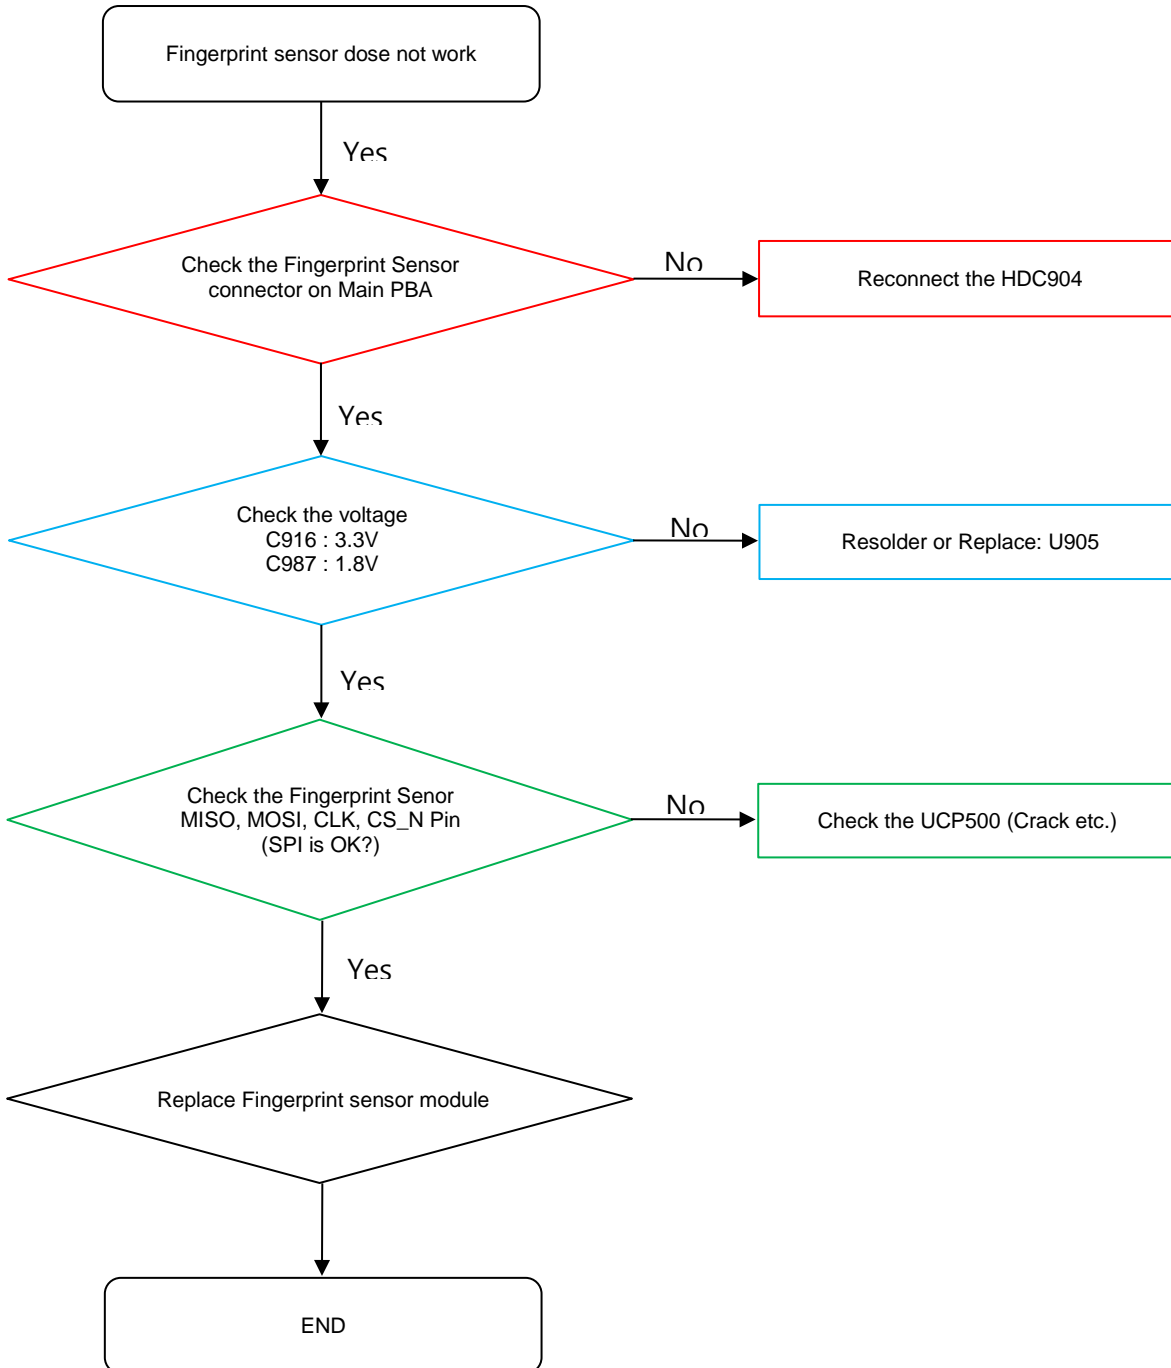

8. Level 3 Repair

8-4-33. LTE B32 DRx

8. Level 3 Repair

8-4-34. LTE B39 DRx , B1/4/7 4Rx(DRx2)

8. Level 3 Repair

8-4-35. LTE B40 4Rx(DRx2)

8. Level 3 Repair

8-4-36. LTE B3 4RxDRx2

8. Level 3 Repair

8-4-37. WCDMA B5/8, LTE B5/8/12/17/18/19/20/26/28 Tx

8. Level 3 Repair

8-4-38. LTE B13 Tx

8. Level 3 Repair

8-4-39. GSM 850/900 Tx

8. Level 3 Repair

8-4-40. GSM 1800/1900 Tx

8. Level 3 Repair

8-4-41. WCDMA B1/2/4, TD-SCDMA B34/39, LTE B1/2/3/4/25/39 Tx

8. Level 3 Repair

8-4-42. LTE B7 Tx

8. Level 3 Repair

8-4-43. LTE B38/40/41 Tx

8. Level 3 Repair

8-4-44. Fingerprint Sensor

8. Level 3 Repair

8-4-45. DeX Station

8. Level 3 Repair

8-5. Service Schematics

- NC Point(Top View)

Confidential and proprietary-the contents in this service guide subject to change without prior notice

Distribution, transmission, or infringement of any content or data from this document without Samsung's written authorization is strictly prohibited.