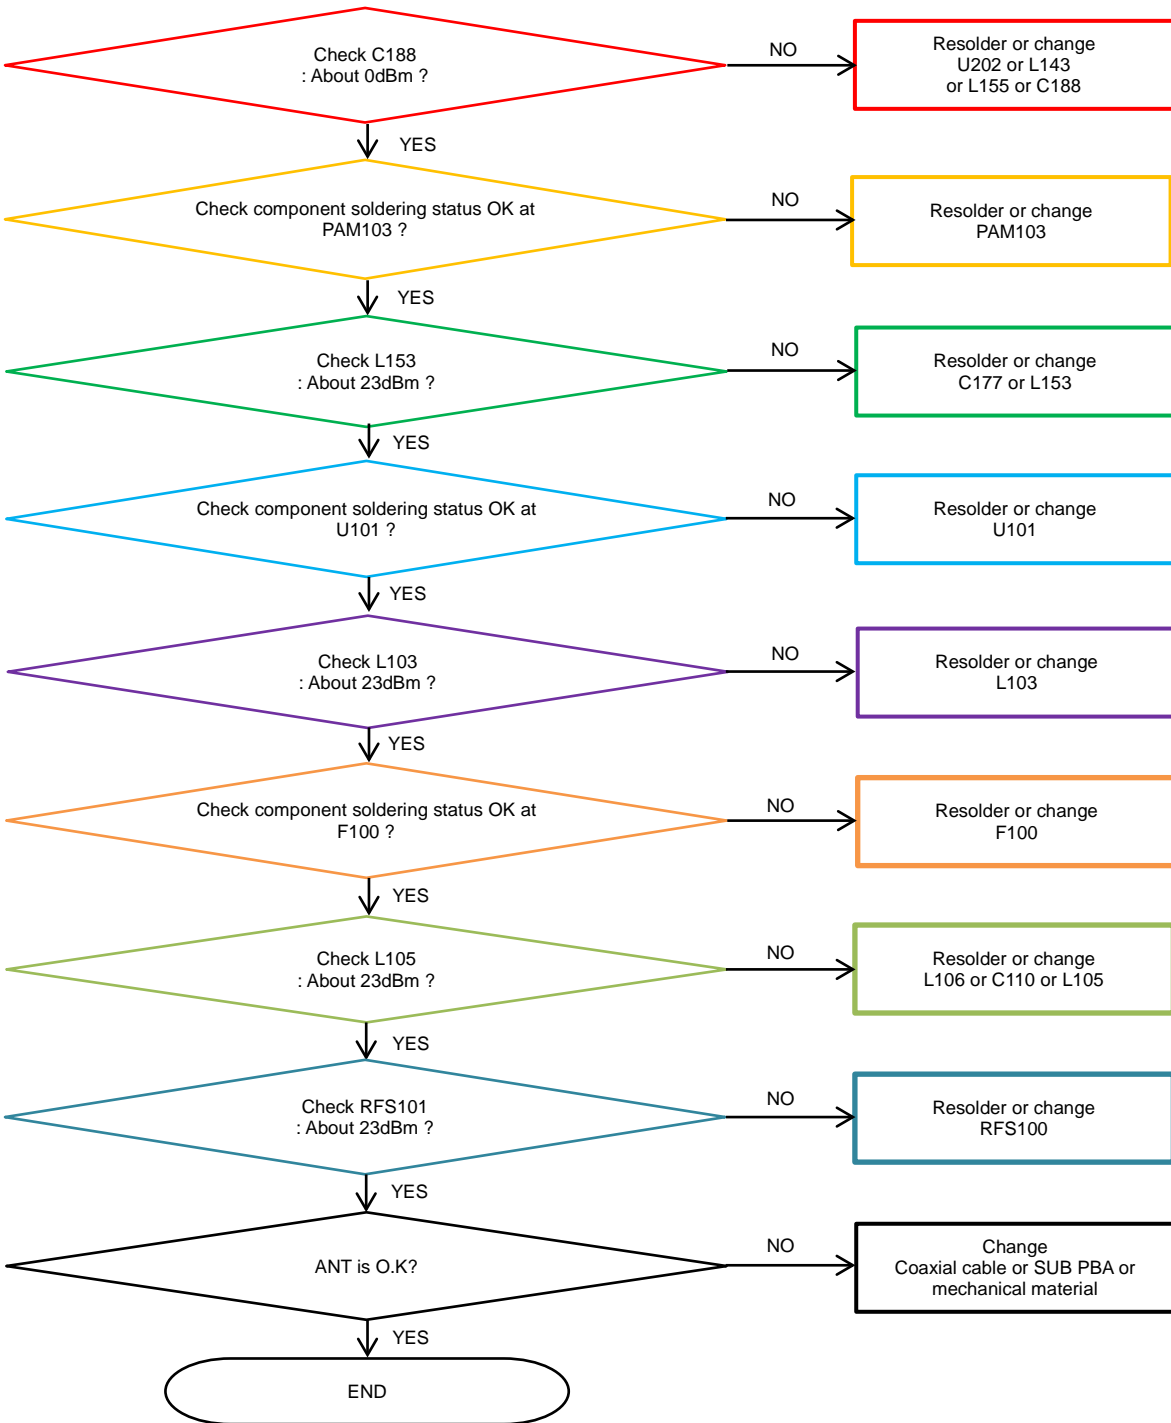

8. Level 3 Repair

8-4-33. LTE B32 DRx

8. Level 3 Repair

8-4-34. LTE B39 DRx , B1/4/7 4Rx(DRx2)

8. Level 3 Repair

8-4-35. LTE B40 4Rx(DRx2)

8. Level 3 Repair

8-4-36. LTE B3 4RxDRx2

8. Level 3 Repair

8-4-37. WCDMA B5/8, LTE B5/8/12/17/18/19/20/26/28 Tx

8. Level 3 Repair

8-4-38. LTE B13 Tx

8. Level 3 Repair

8-4-39. GSM 850/900 Tx

8. Level 3 Repair

8-4-40. GSM 1800/1900 Tx

8. Level 3 Repair

8-4-41. WCDMA B1/2/4, TD-SCDMA B34/39, LTE B1/2/3/4/25/39 Tx

8. Level 3 Repair

8-4-42. LTE B7 Tx

8. Level 3 Repair

8-4-43. LTE B38/40/41 Tx

8. Level 3 Repair

8-4-44. Fingerprint Sensor

8. Level 3 Repair

8-4-45. DeX Station

8. Level 3 Repair

8-5. Service Schematics

- NC Point(Top View)

Confidential and proprietary-the contents in this service guide subject to change without prior notice

Distribution, transmission, or infringement of any content or data from this document without Samsung's written authorization is strictly prohibited.