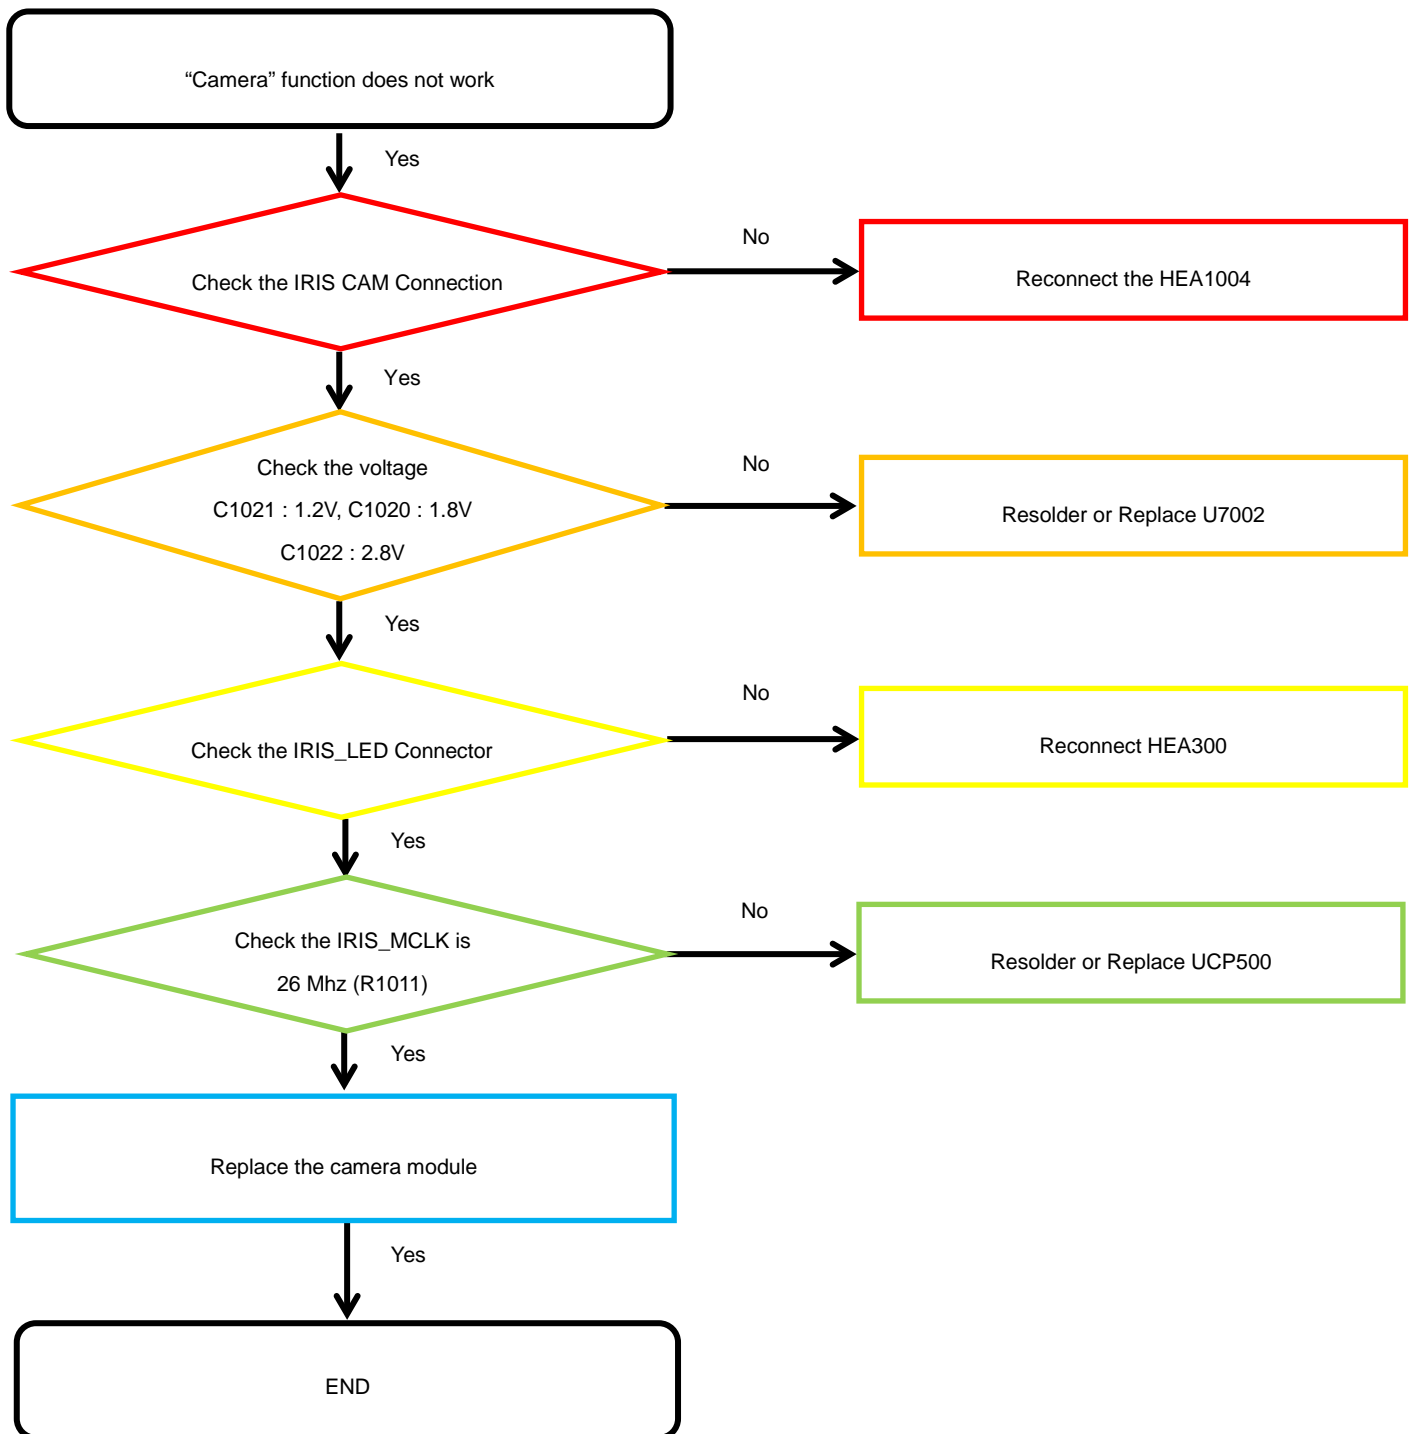

8. Level 3 Repair

8-4-14. Display

8. Level 3 Repair

8-4-15. 12M CAMERA

8. Level 3 Repair

8-4-16. 8M CAMERA

8. Level 3 Repair

8-4-17. IRIS CAM

8. Level 3 Repair

8-4-18. TSP

8. Level 3 Repair

8-4-19. Pressure Touch (Home Button function)

8. Level 3 Repair

8-4-20. Motor

8. Level 3 Repair

8-4-21. MST