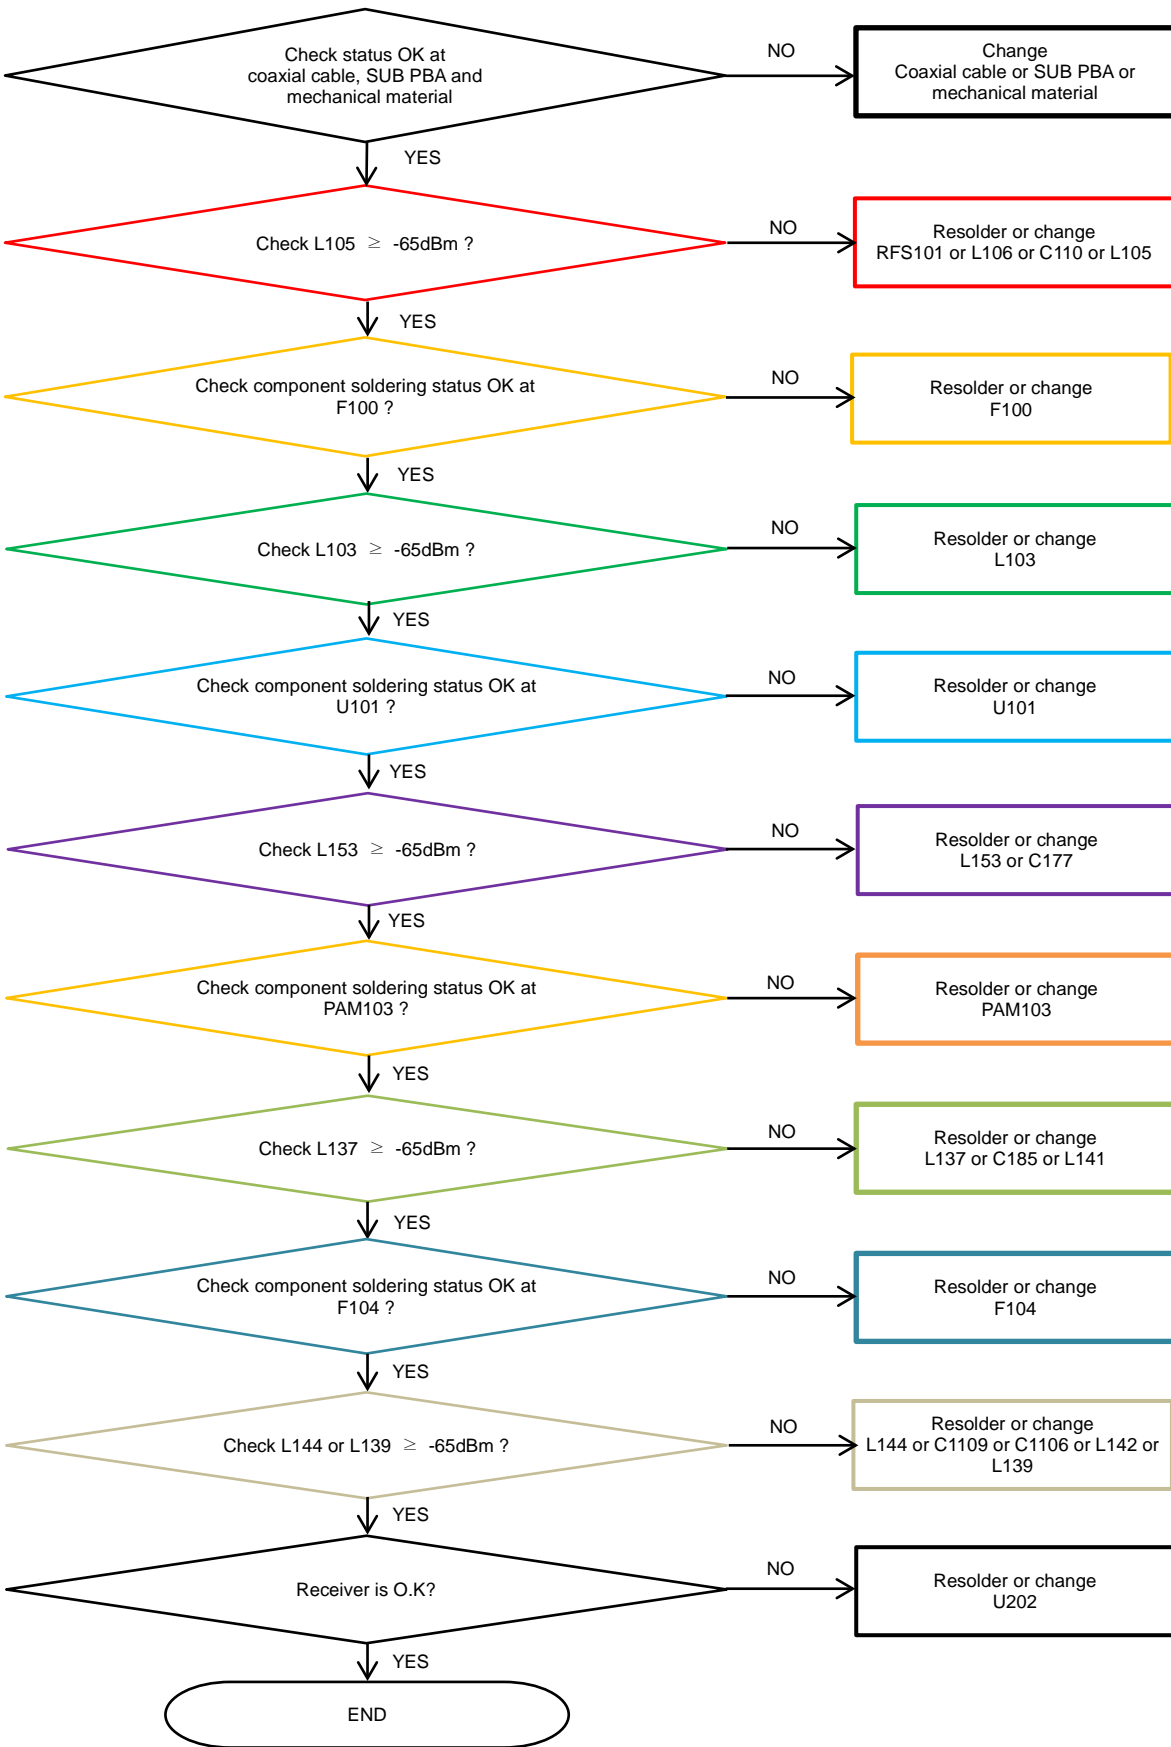

8-4-25. LTE B32 Rx

8. Level 3 Repair

8-4-26. GSM1800/1900, WCDMA B2, LTE B2/3/25 Rx

8. Level 3 Repair

8-4-27. LTE B3 4Rx D

8. Level 3 Repair

8-4-28. LTE B1/4 4Rx

8. Level 3 Repair

8-4-29. LTE B7/38/40/41 Rx

8. Level 3 Repair

8-4-30. LTE B5/8/12/13/17/18/19/20/26/28 , WCDMA B5/8 , GSM850/900 DRx

8. Level 3 Repair

8-4-31. LTE B1/4/7/38/40/41/66 , WCDMA B1/4 DRx

8. Level 3 Repair

8-4-32. LTE B2/3/25 , WCDMA B2 , GSM1800/1900 DRx