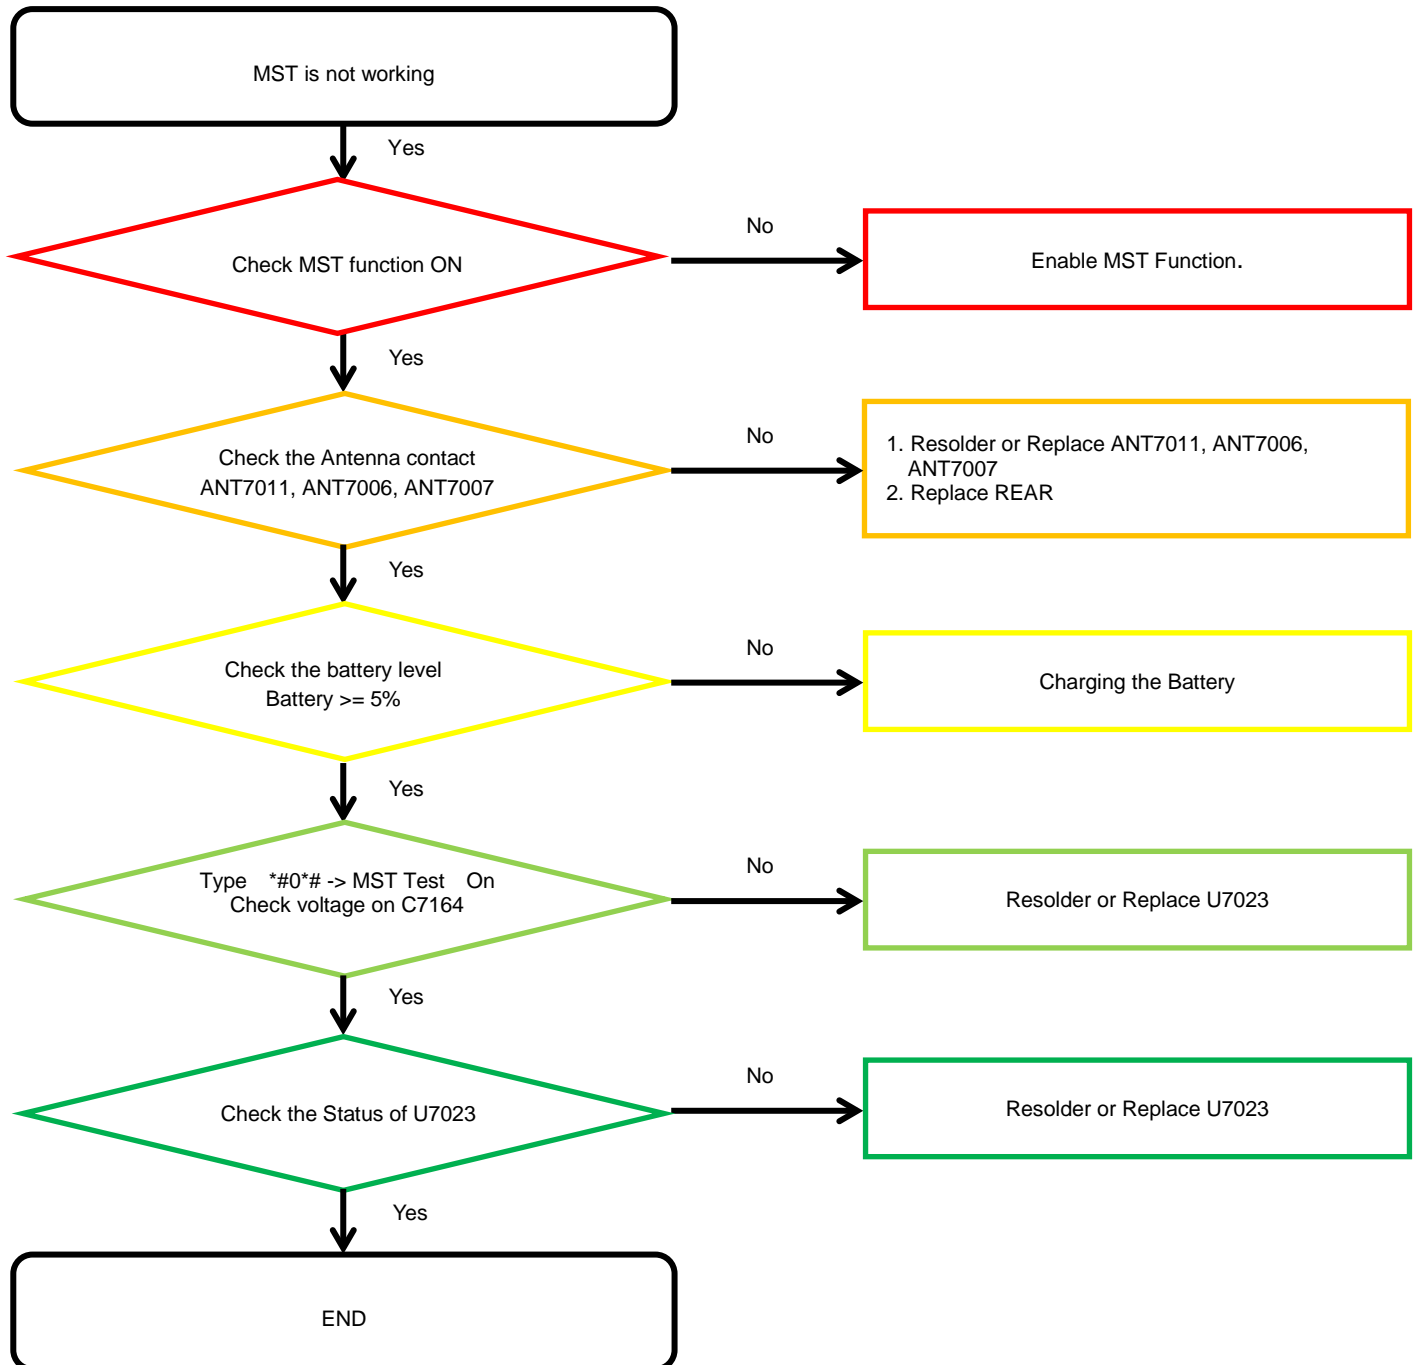

8. Level 3 Repair

8-4-18. TSP

8. Level 3 Repair

8-4-19. Pressure Touch (Home Button function)

8. Level 3 Repair

8-4-20. Motor

8. Level 3 Repair

8-4-21. MST