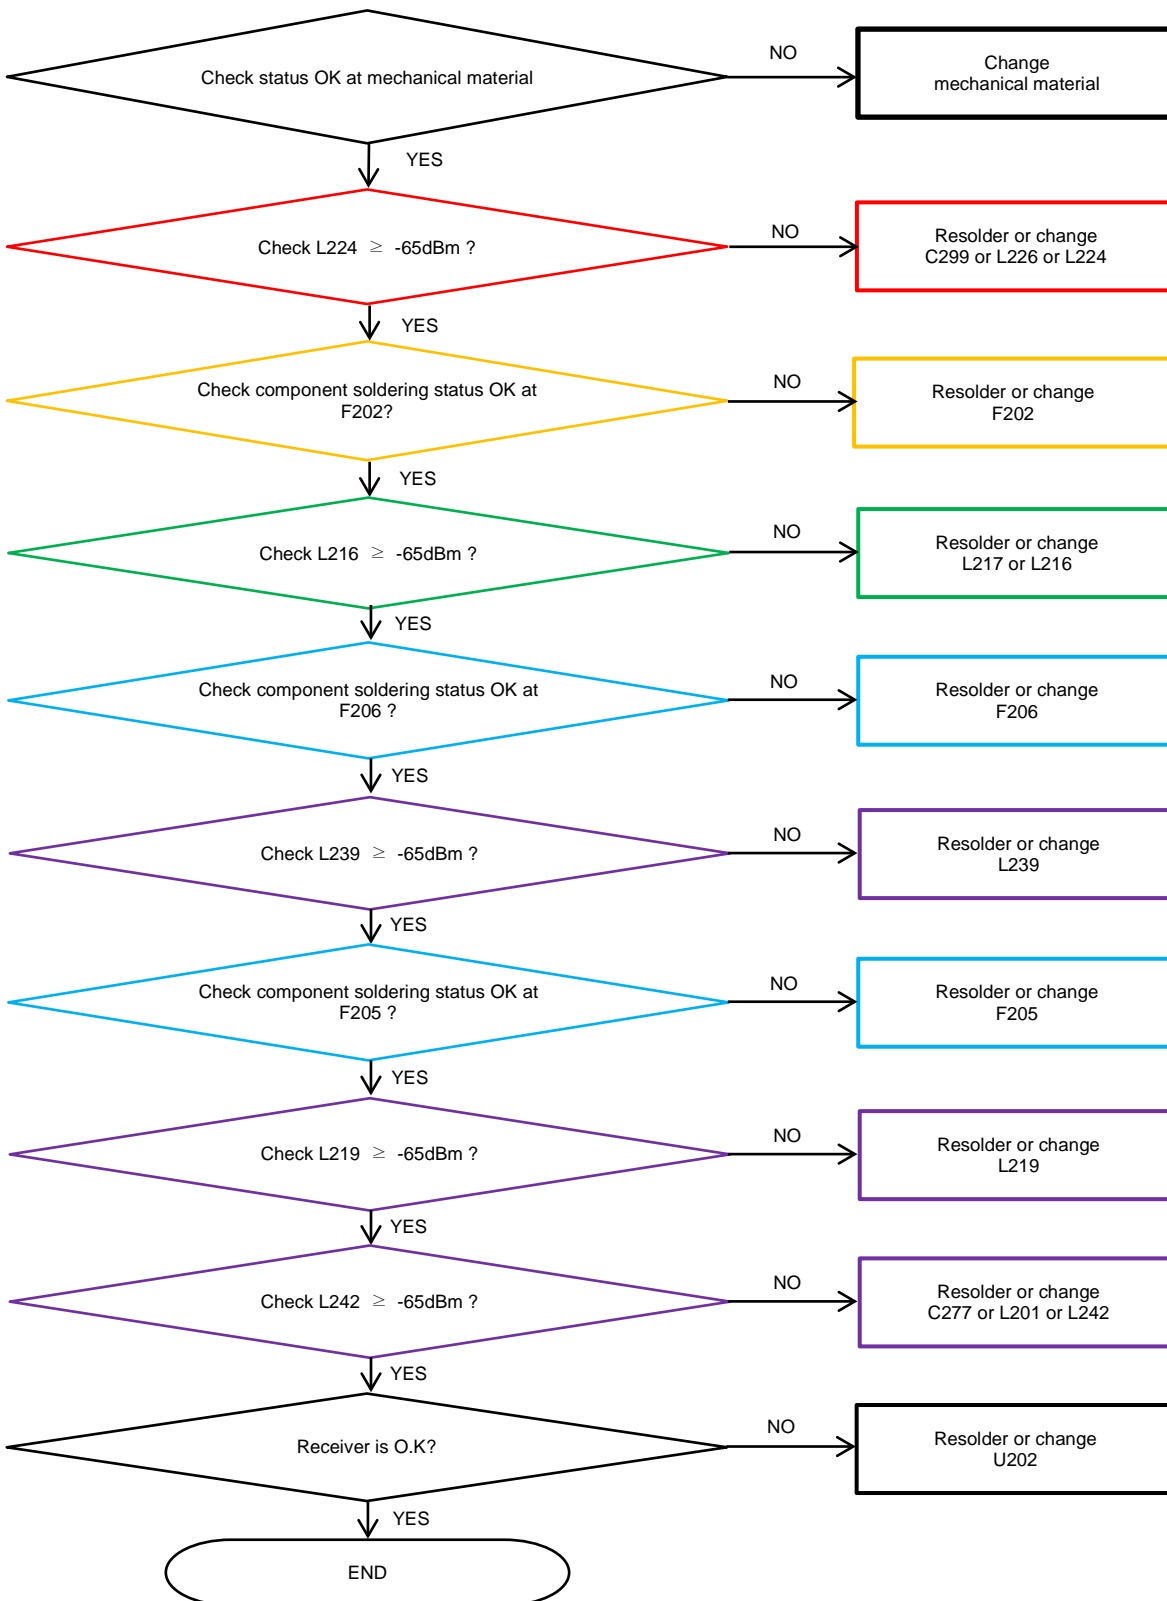

8-4-29. LTE B7/38/40/41 Rx

8. Level 3 Repair

8-4-30. LTE B5/8/12/13/17/18/19/20/26/28 , WCDMA B5/8 , GSM850/900 DRx

8. Level 3 Repair

8-4-31. LTE B1/4/7/38/40/41/66 , WCDMA B1/4 DRx

8. Level 3 Repair

8-4-32. LTE B2/3/25 , WCDMA B2 , GSM1800/1900 DRx

8. Level 3 Repair

8-4-33. LTE B32 DRx

8. Level 3 Repair

8-4-34. LTE B39 DRx , B1/4/7 4Rx(DRx2)

8. Level 3 Repair

8-4-35. LTE B40 4Rx(DRx2)

8. Level 3 Repair

8-4-36. LTE B3 4RxDRx2