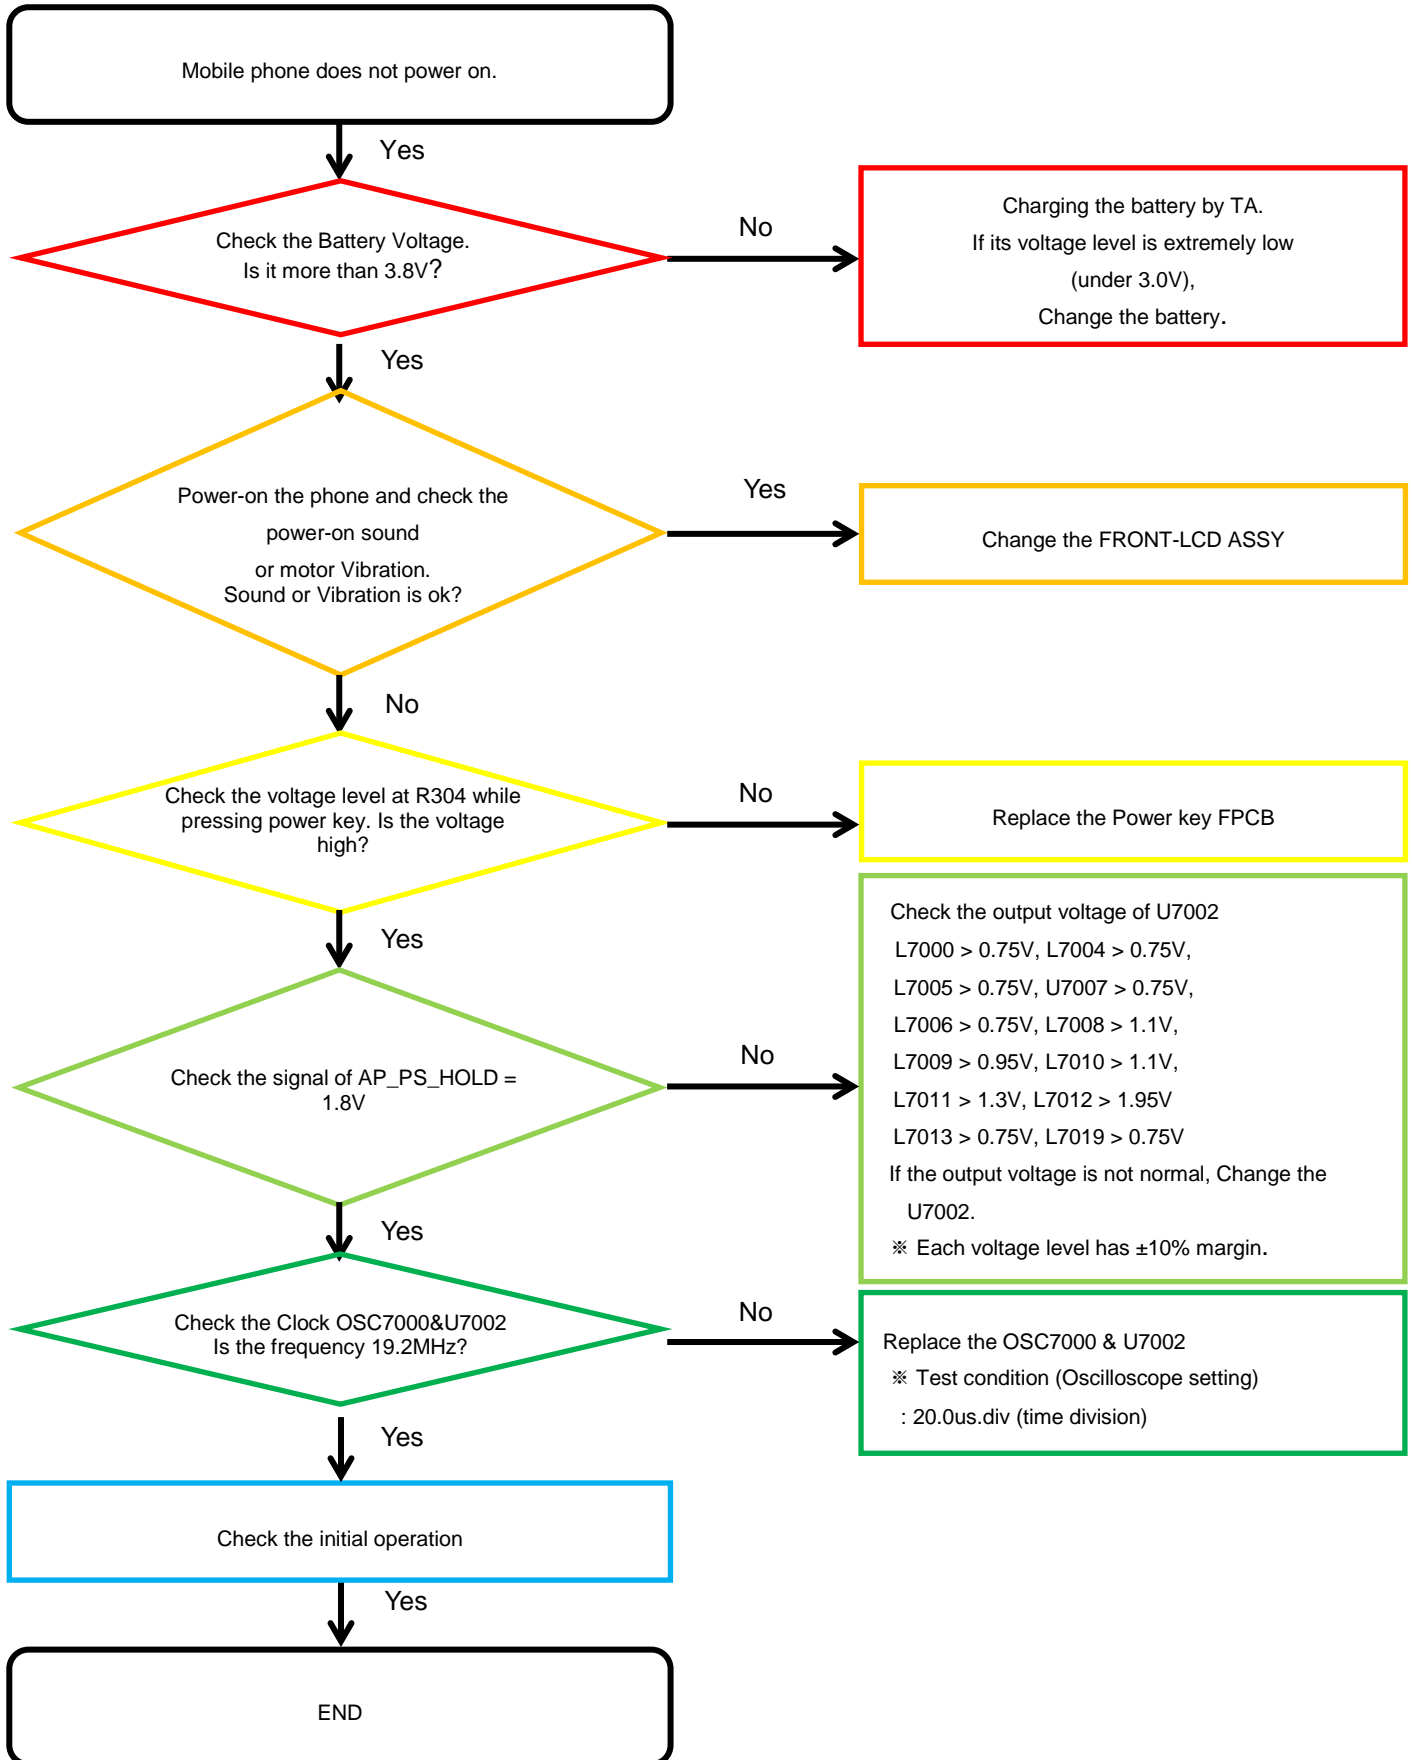

8. Level 3 Repair

8-4-1. Power On