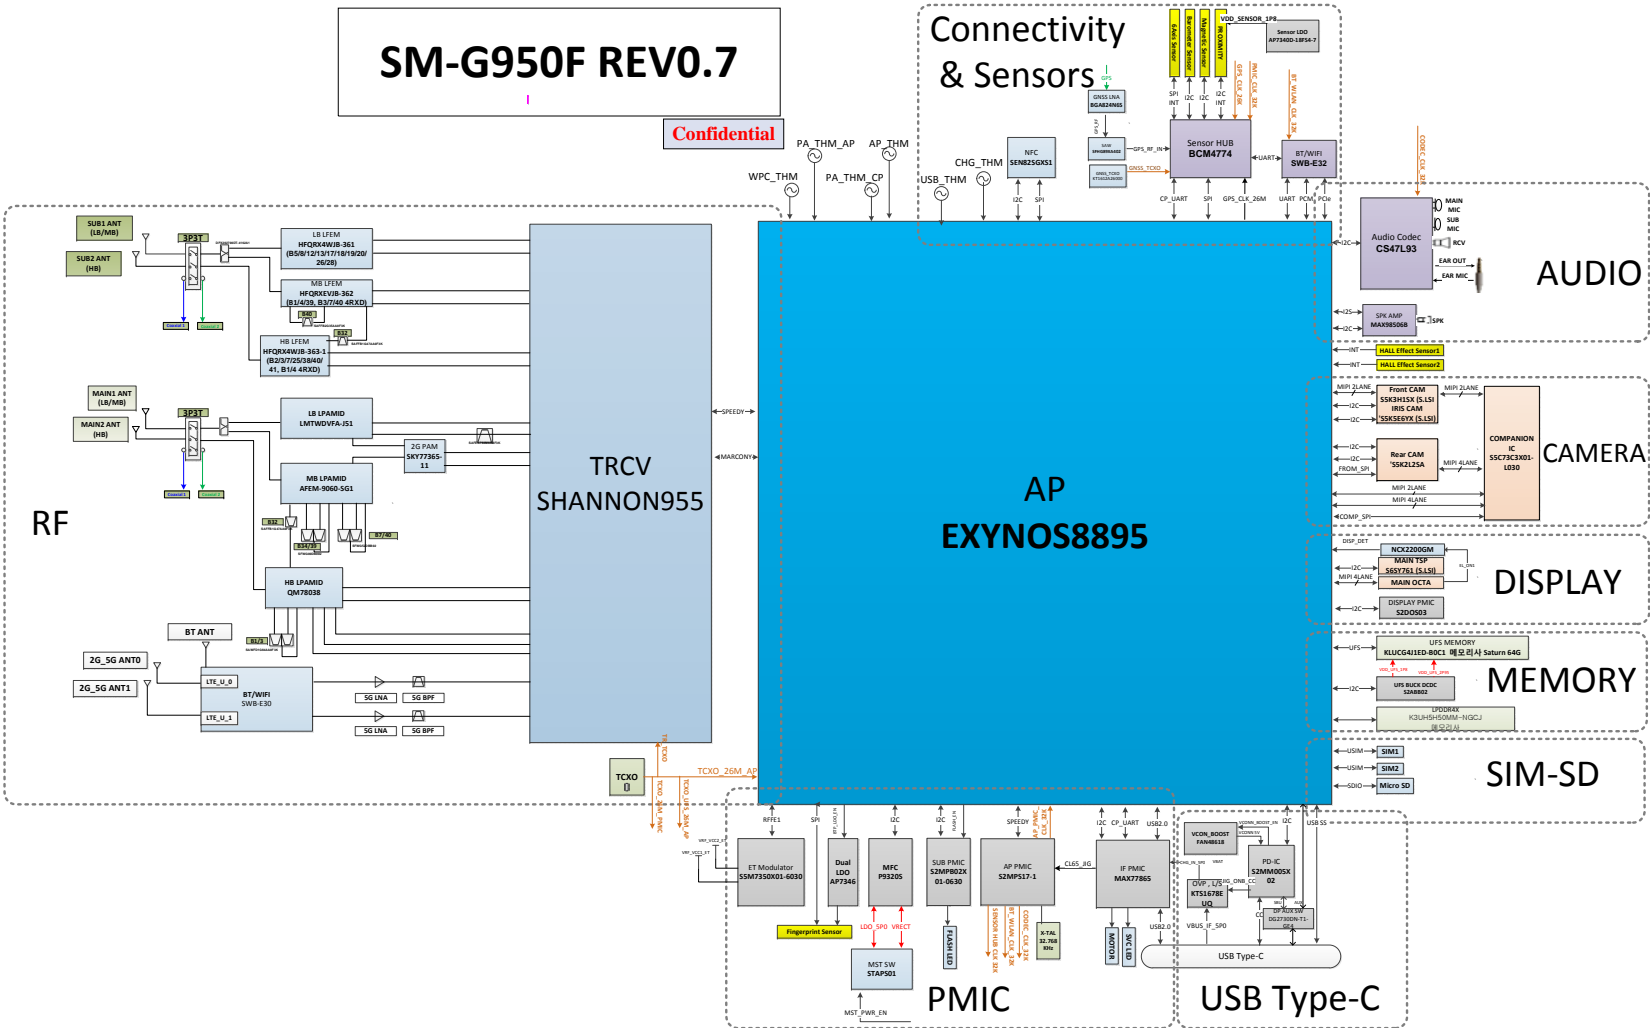

8. Level 3 Repair

8-1. Components Layout

8. Level 3 Repair

Confidential and proprietary-the contents in this service guide subject to change without prior notice

Distribution, transmission, or infringement of any content or data from this document without Samsung's written authorization is strictly prohibited.

SM-G950F REV0.7

Confidential

JTAG5000

JTAG5001

JTAG5002

JTAG5003

8. Level 3 Repair

8-3. Flow chart of Troubleshooting.