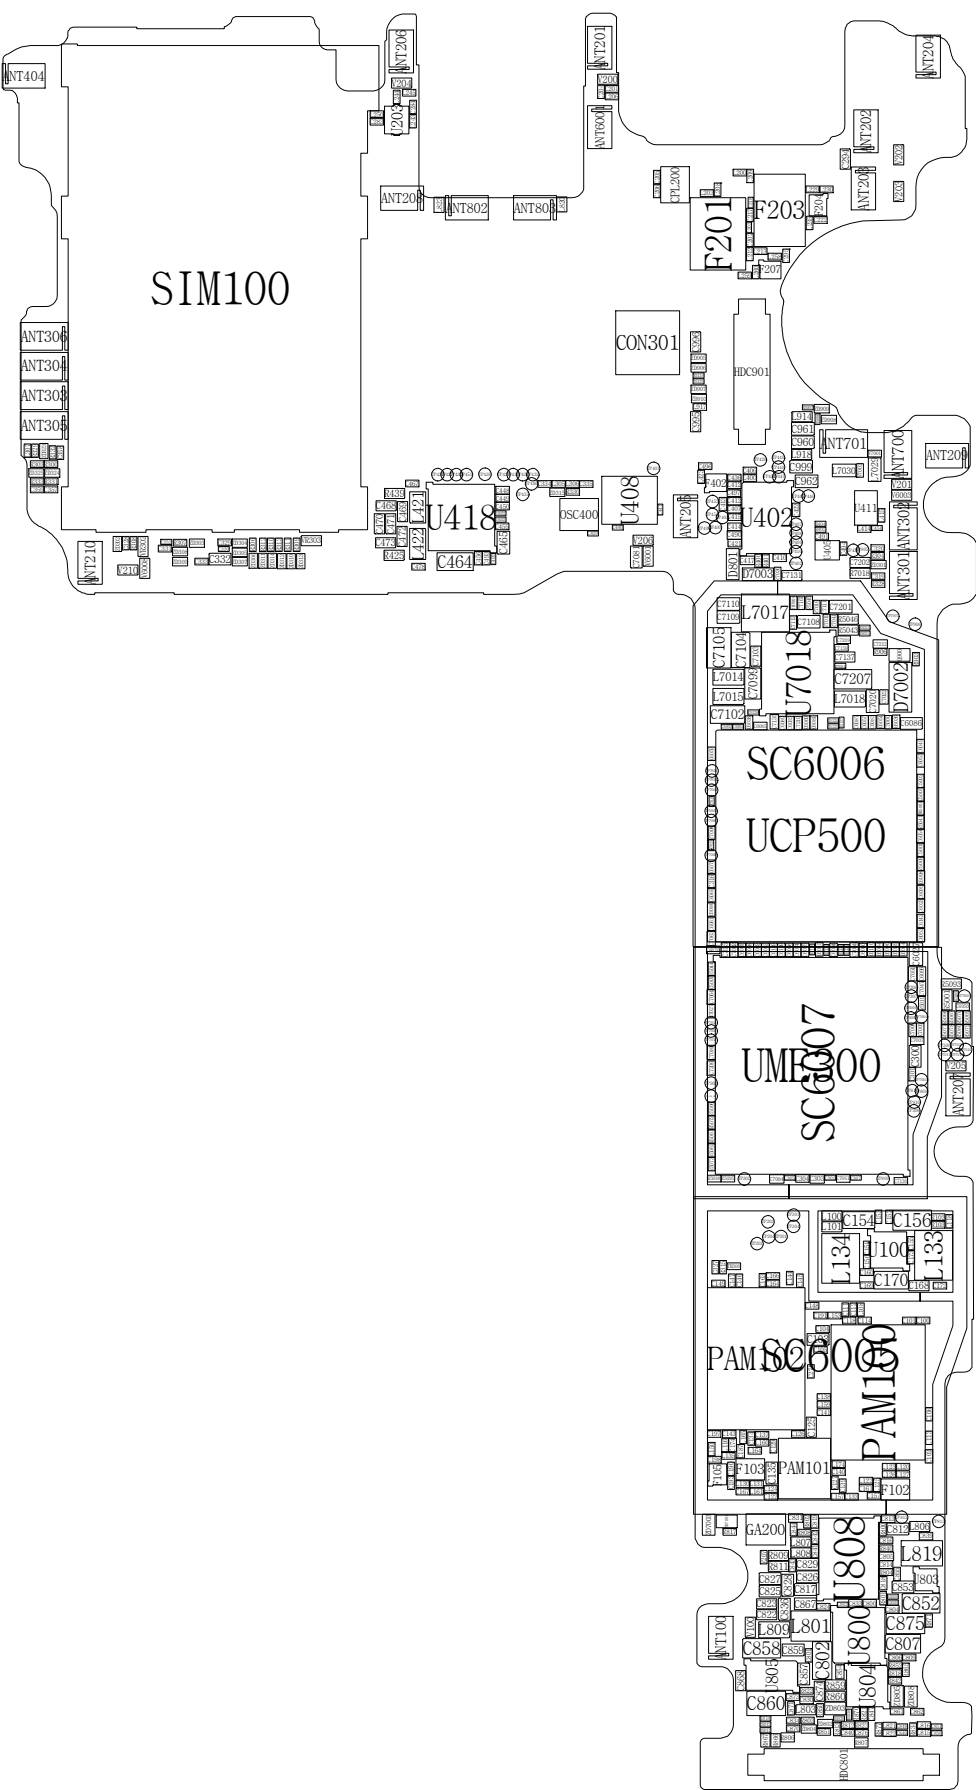

SM-G950F REV0.7

Confidential

JTAG5000

JTAG5001

JTAG5002

JTAG5003

8. Level 3 Repair

8-3. Flow chart of Troubleshooting.