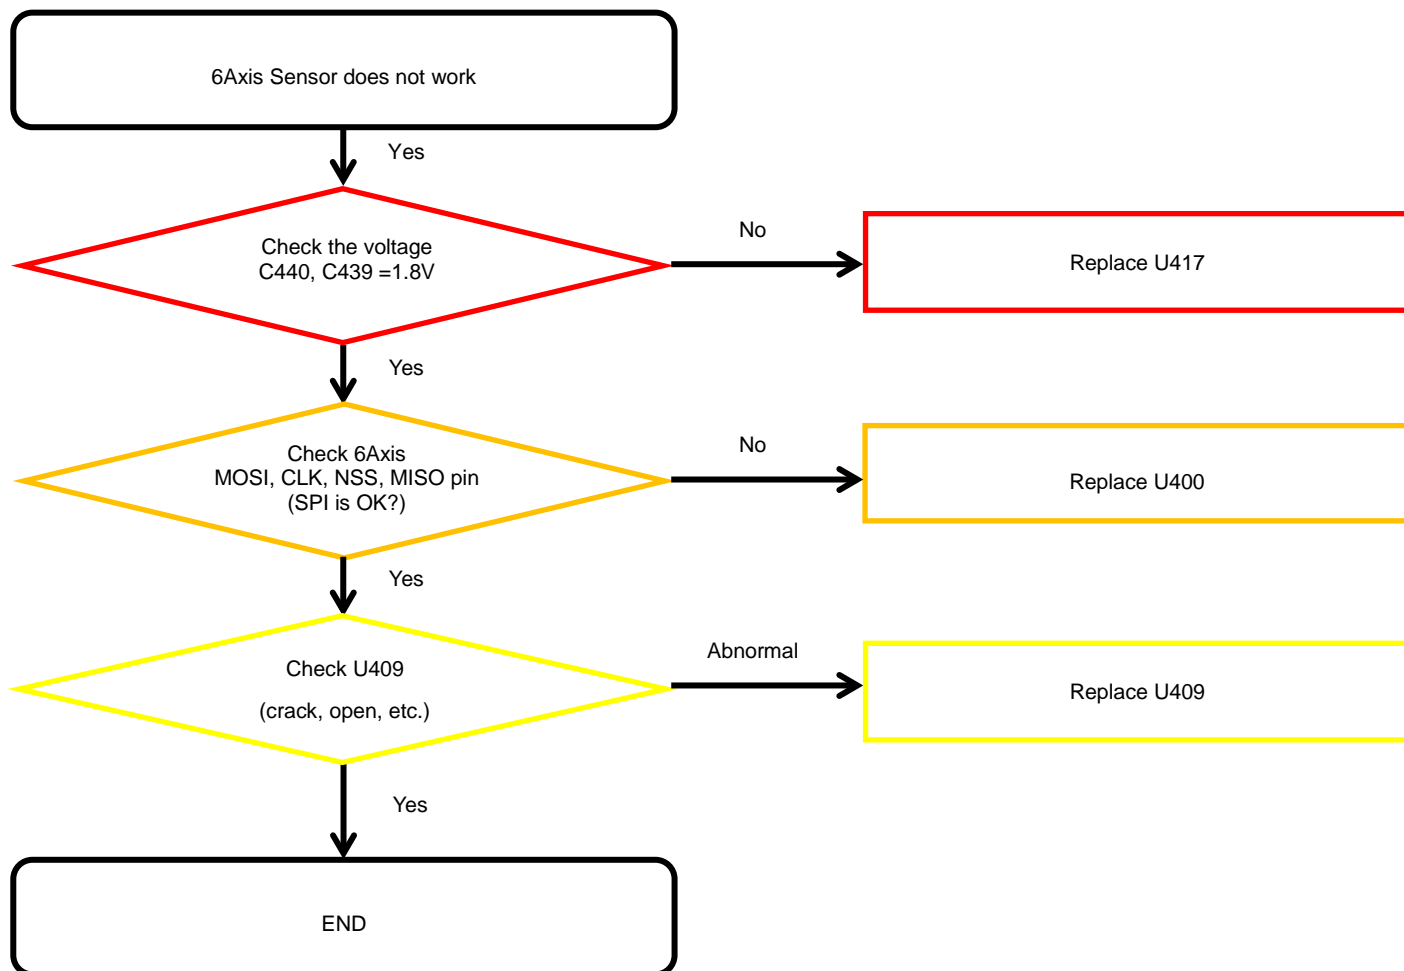

---

8. Level 3 Repair

8-4-7-3. 6Axis Sensor