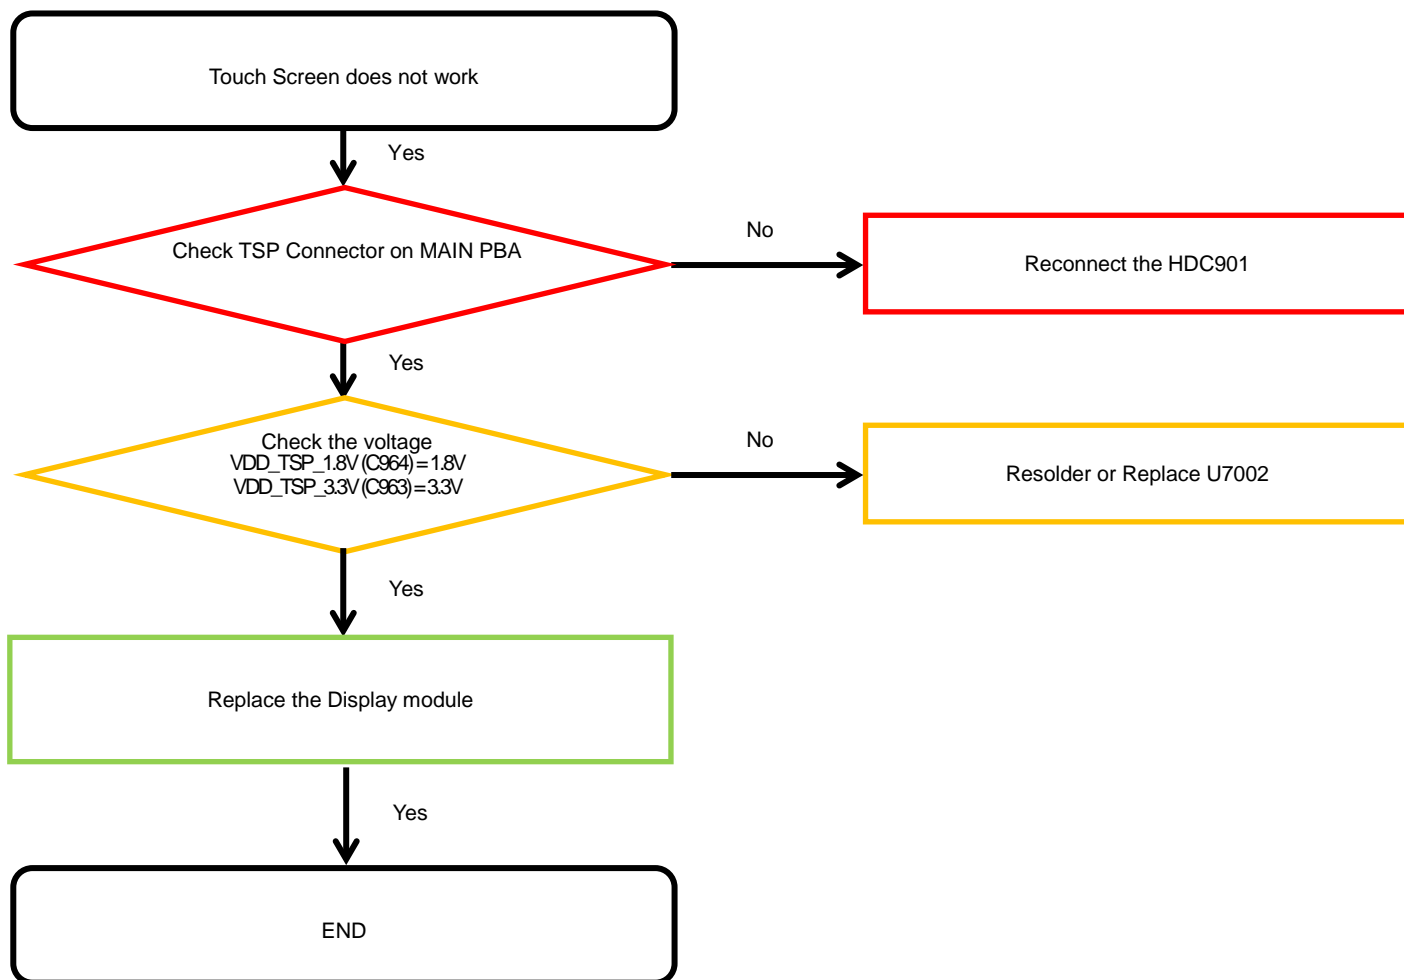

8. Level 3 Repair

8-4-14. Display

8. Level 3 Repair

8-4-15. 12M CAMERA

8. Level 3 Repair

8-4-16. 8M CAMERA

8. Level 3 Repair

8-4-17. IRIS CAM

8. Level 3 Repair

8-4-18. TSP

8. Level 3 Repair

8-4-19. Pressure Touch (Home Button function)

8. Level 3 Repair

8-4-20. Motor

8. Level 3 Repair

8-4-21. MST