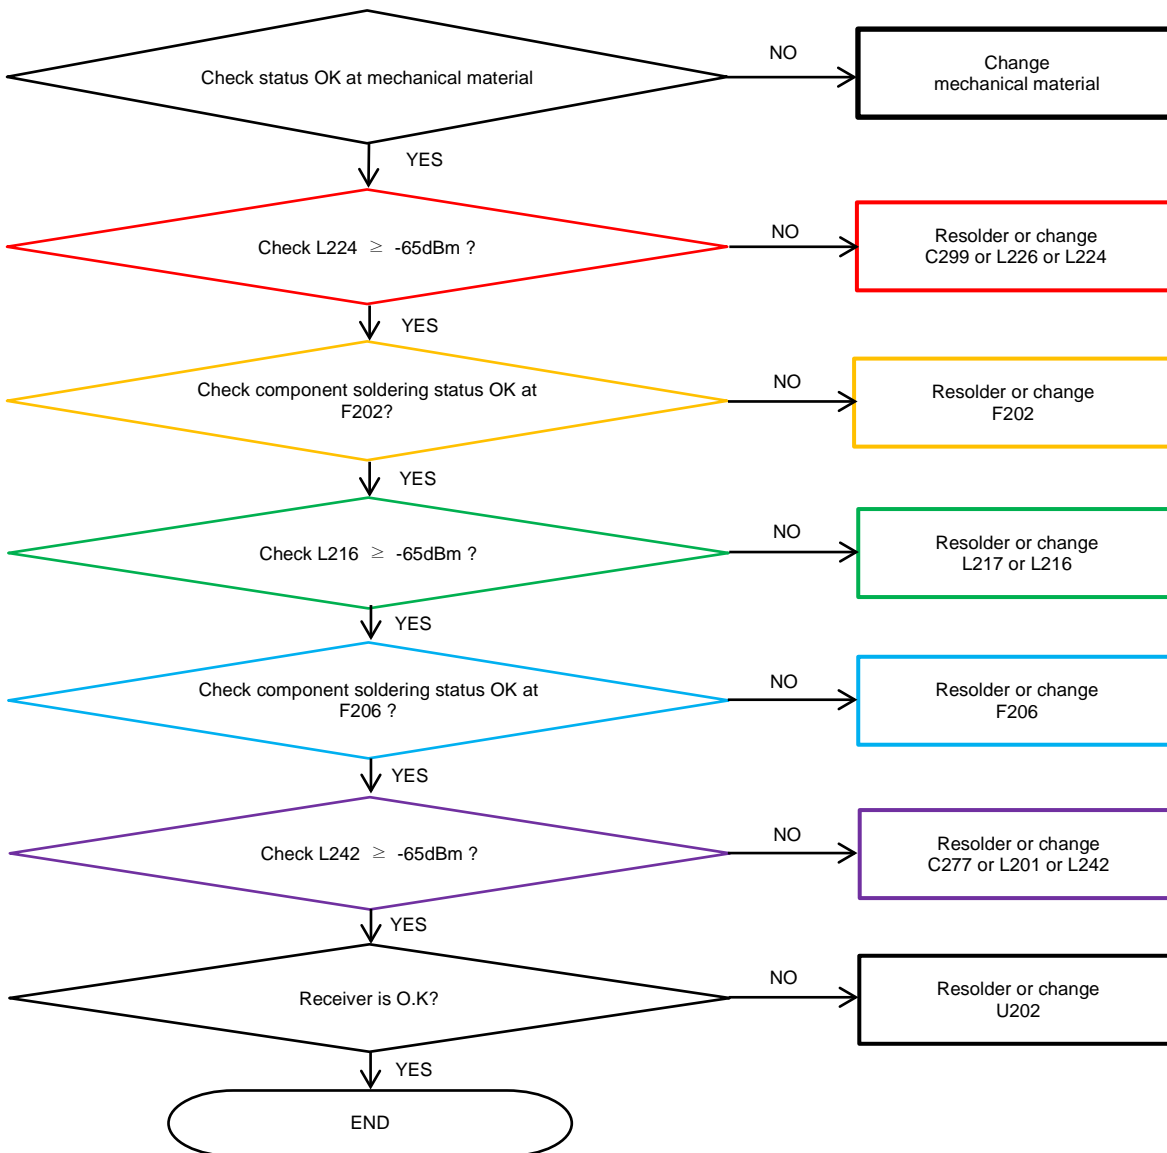

8-4-29. LTE B7/38/40/41 Rx

8. Level 3 Repair

8-4-30. LTE B5/8/12/13/17/18/19/20/26/28 , WCDMA B5/8 , GSM850/900 DRx

8. Level 3 Repair

8-4-31. LTE B1/4/7/38/40/41/66 , WCDMA B1/4 DRx

8. Level 3 Repair

8-4-32. LTE B2/3/25 , WCDMA B2 , GSM1800/1900 DRx

8. Level 3 Repair

8-4-33. LTE B32 DRx

8. Level 3 Repair

8-4-34. LTE B39 DRx , B1/4/7 4Rx(DRx2)

8. Level 3 Repair

8-4-35. LTE B40 4Rx(DRx2)

8. Level 3 Repair

8-4-36. LTE B3 4RxDRx2