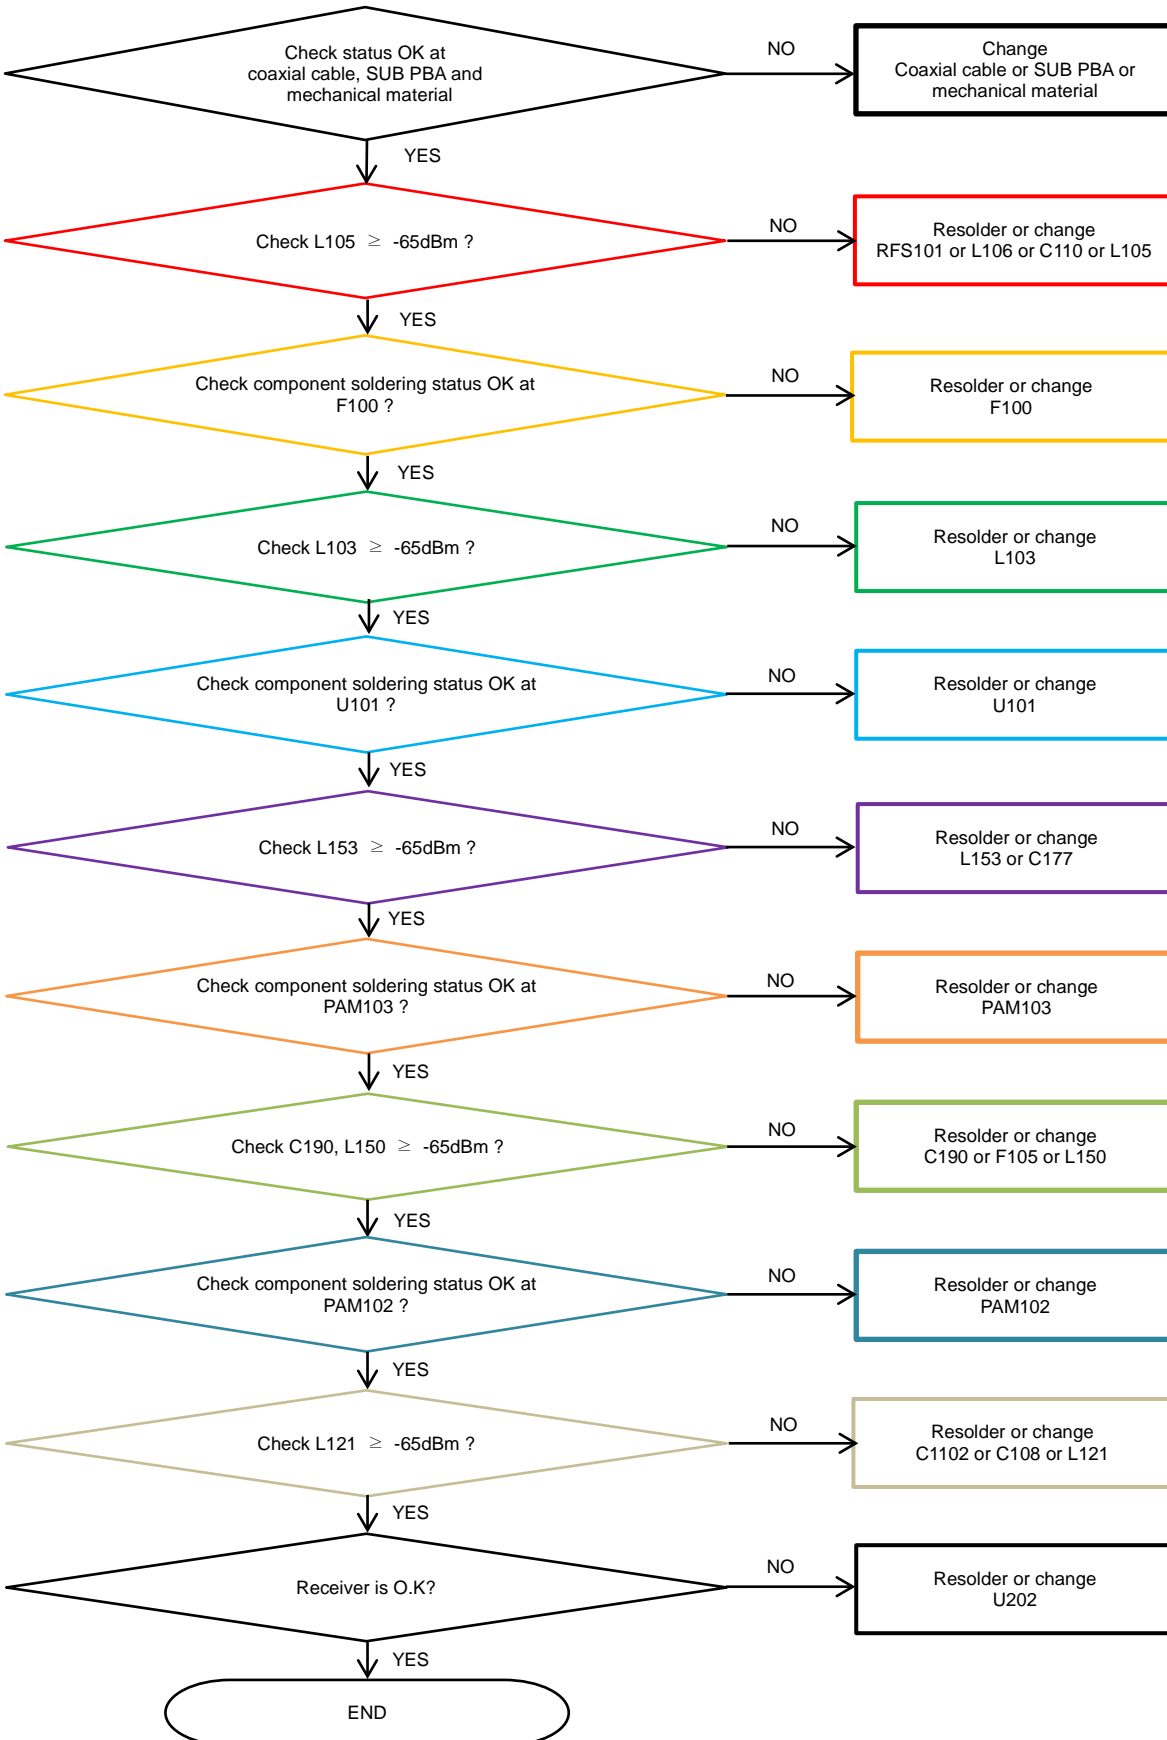

8. Level 3 Repair

8-4-25. LTE B32 Rx