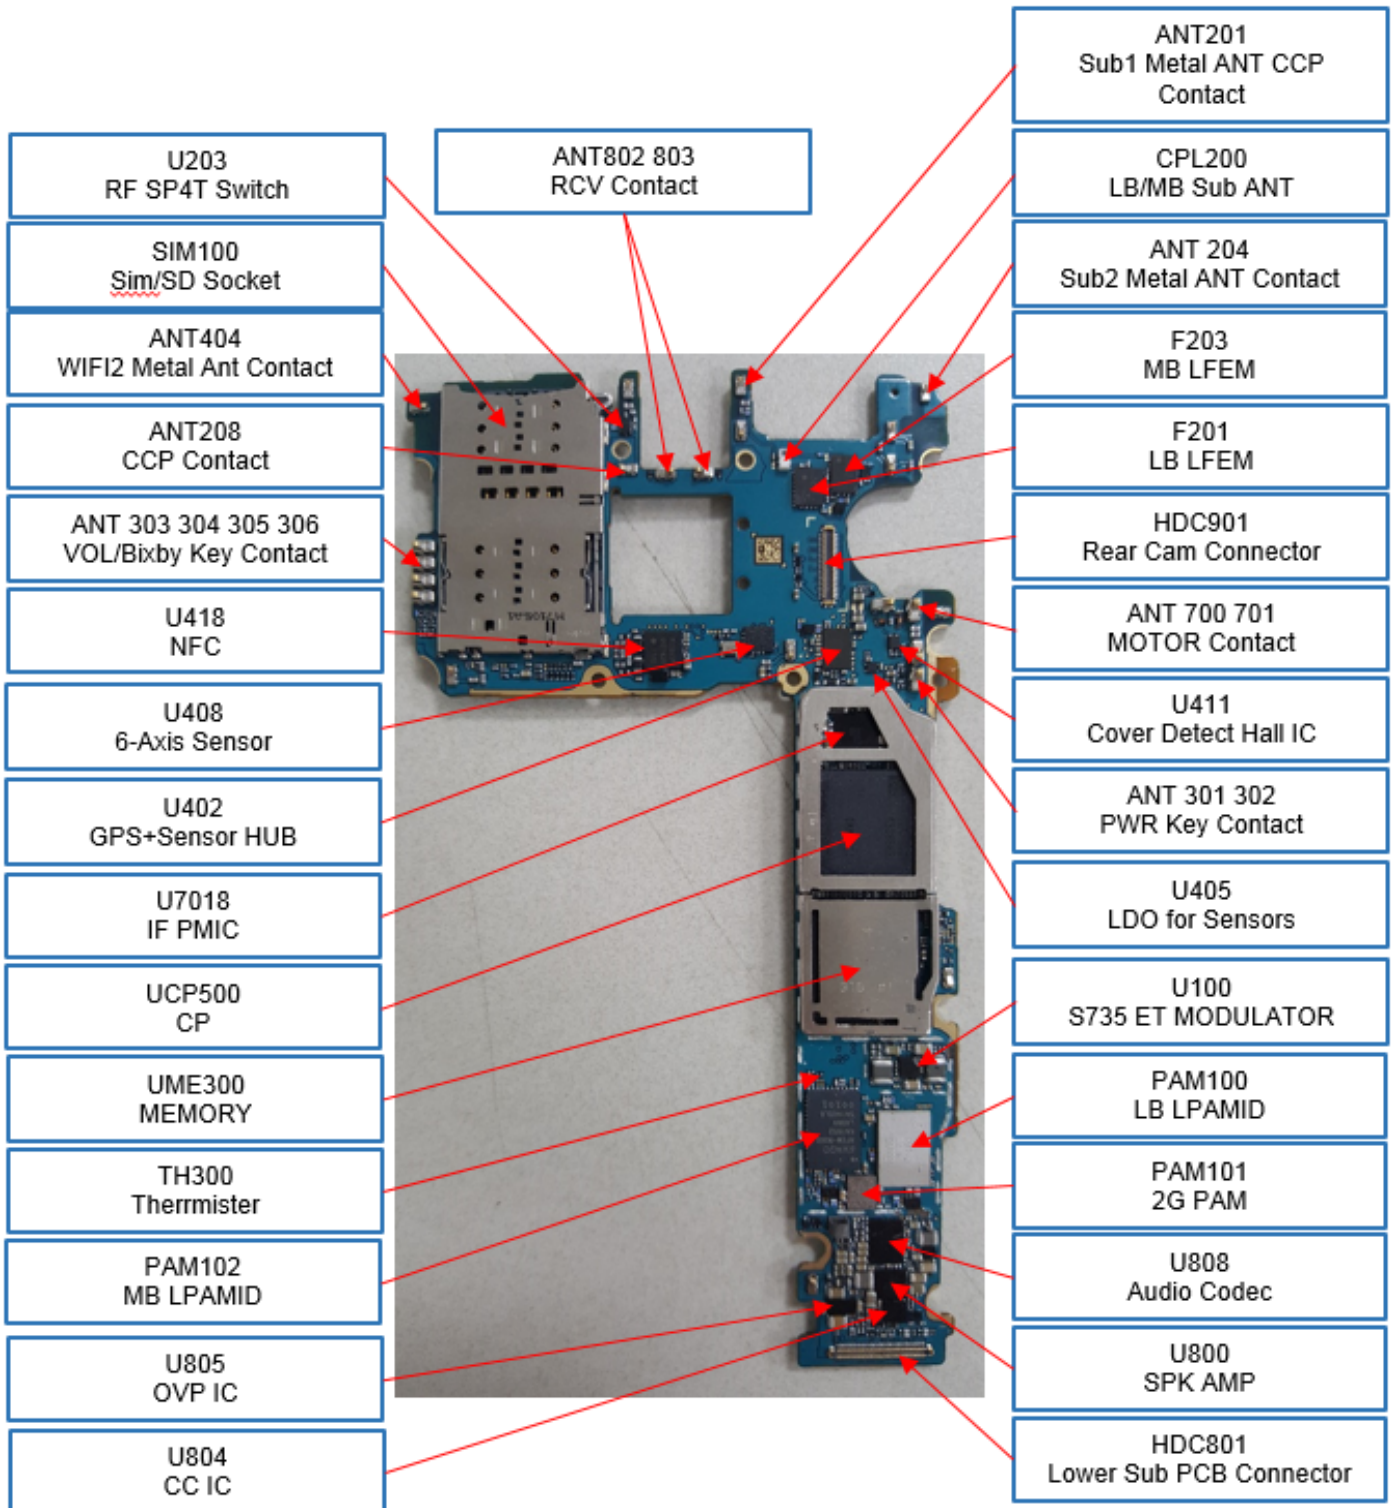

8. Level 3 Repair

8-1. Components Layout

8. Level 3 Repair

Confidential and proprietary-the contents in this service guide subject to change without prior notice

Distribution, transmission, or infringement of any content or data from this document without Samsung's written authorization is strictly prohibited.

SM-G950F REV0.7

Confidential

JTAG5000

JTAG5001

JTAG5002

JTAG5003

8. Level 3 Repair

8-3. Flow chart of Troubleshooting.

	
<p>Oscilloscope</p>	<p>Digital Multimeter</p>
	
<p>Power Supply</p>	<p>+ driver, ESD Safe Tweezer</p>
	
<p>8960 & Spectrum Analyzer</p>	<p>Soldering iron</p>

Confidential and proprietary-the contents in this service guide subject to change without prior notice