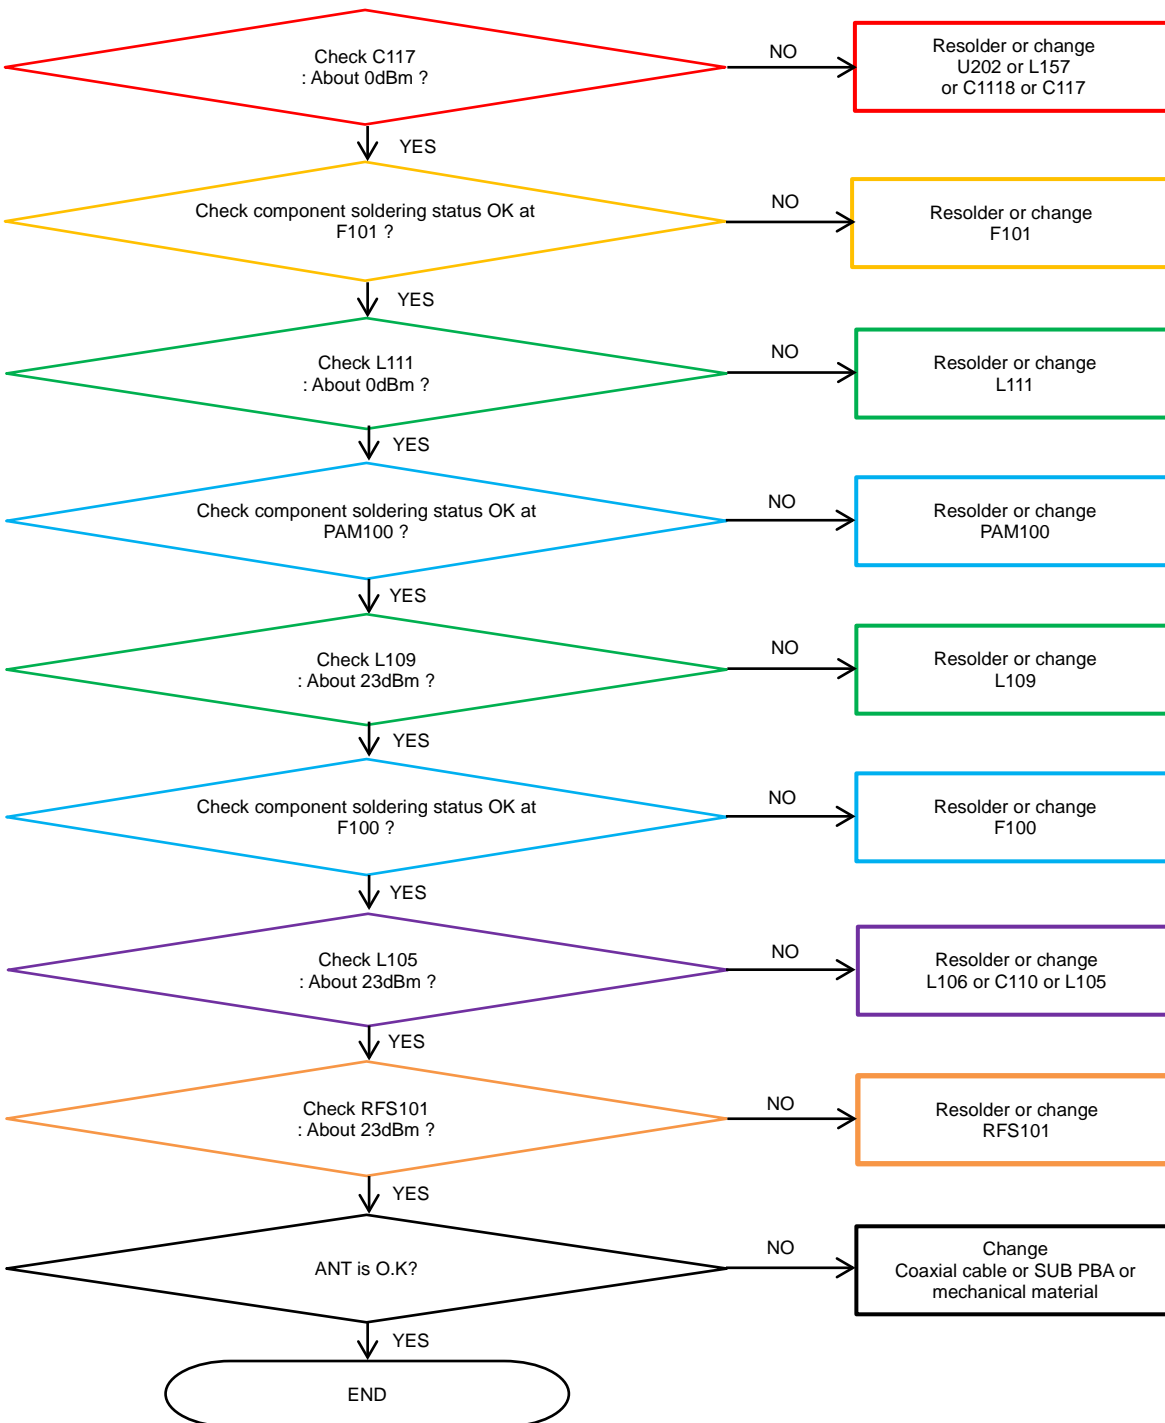

8. Level 3 Repair

8-4-38. LTE B13 Tx