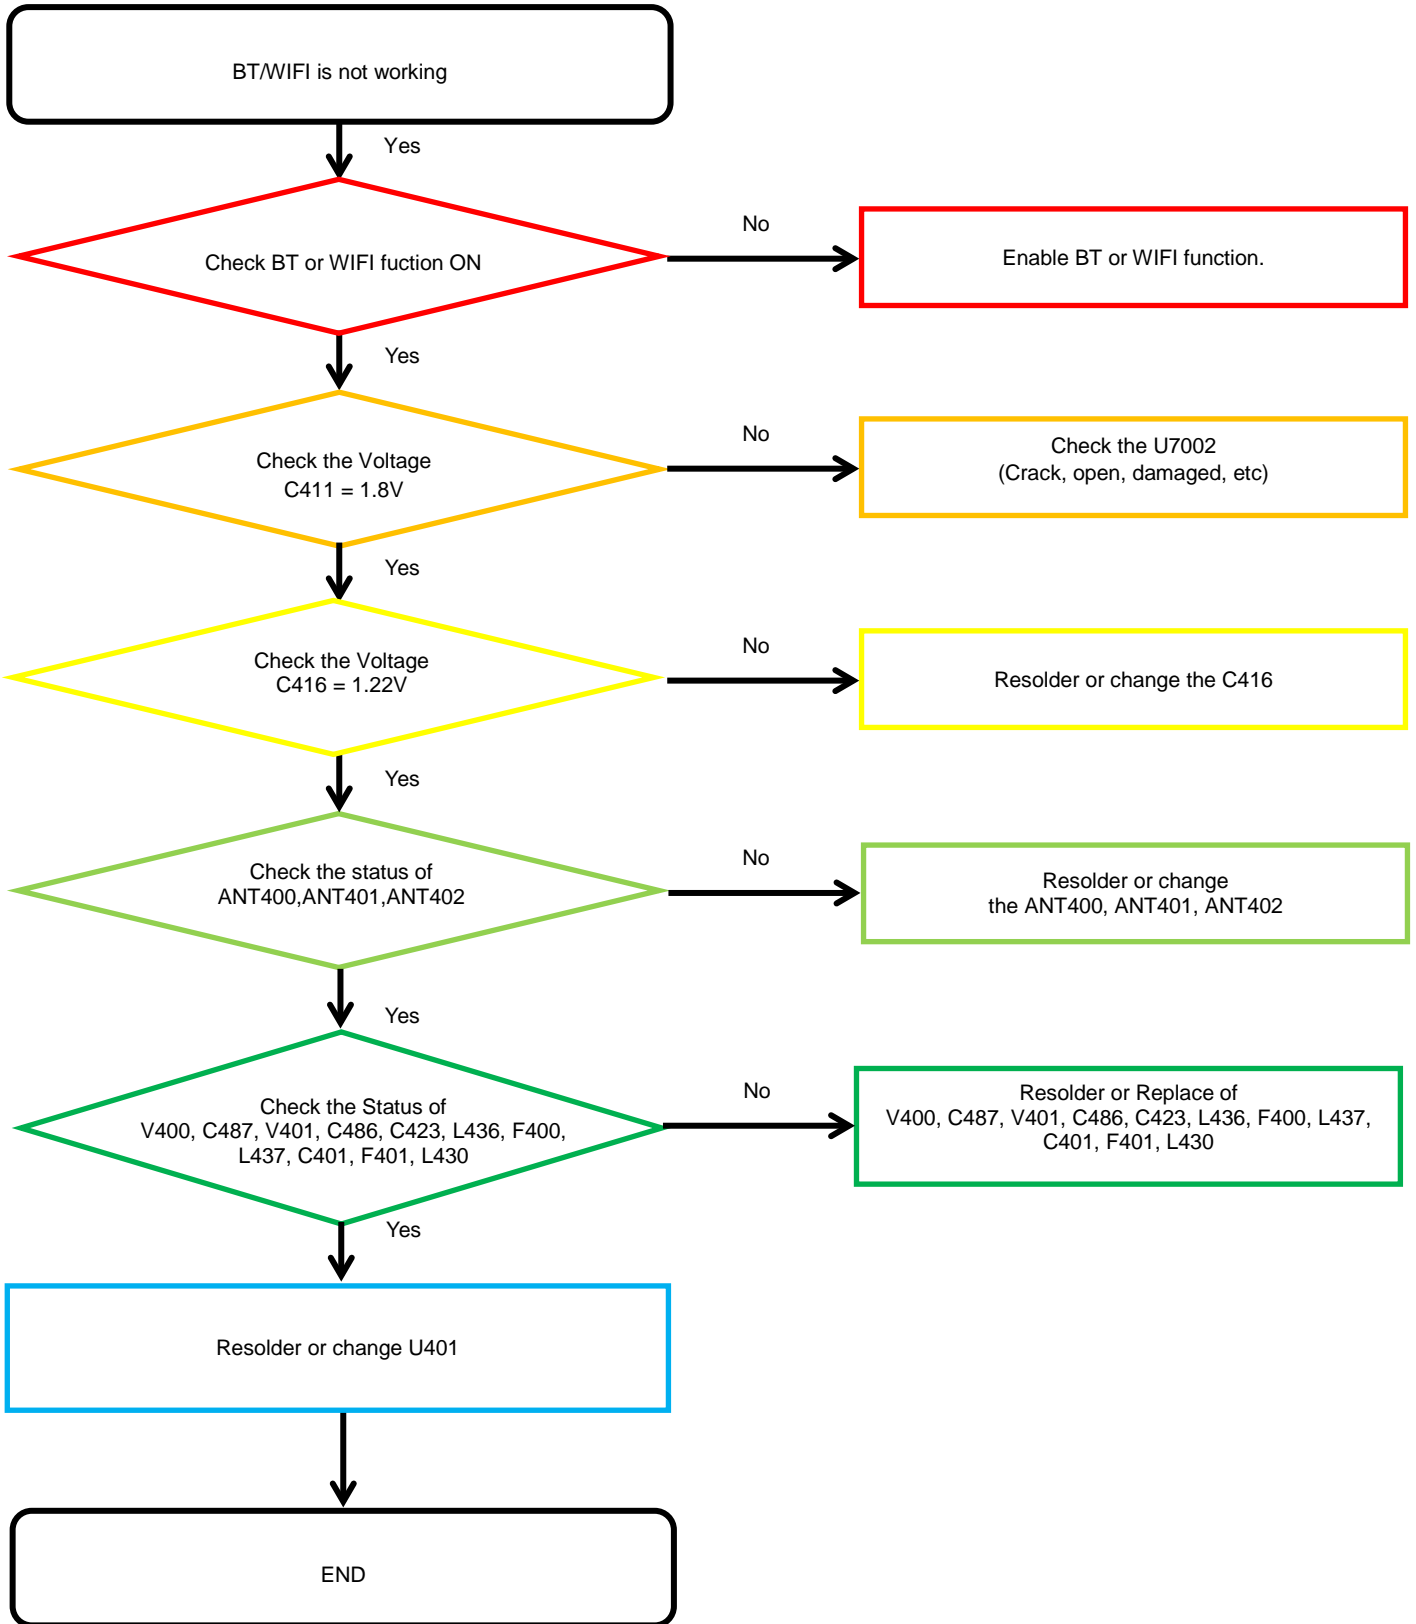

8. Level 3 Repair

8-4-11. BT/WIFI