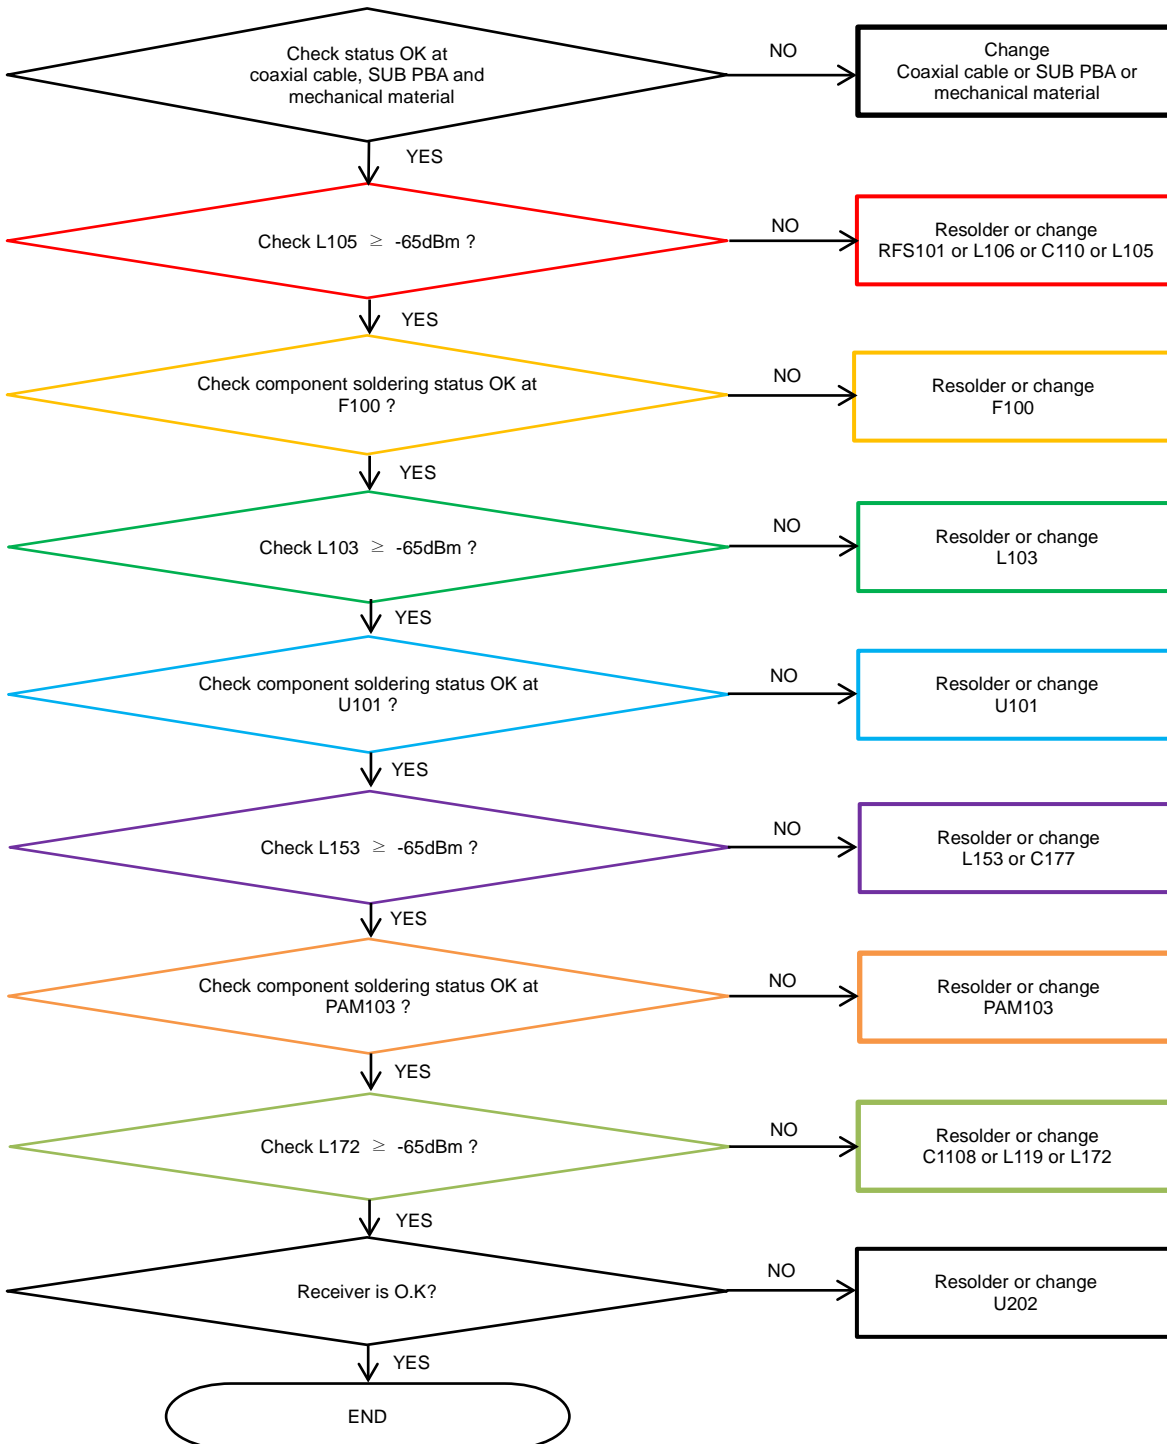

8-4-25. LTE B32 Rx

8. Level 3 Repair

8-4-26. GSM1800/1900, WCDMA B2, LTE B2/3/25 Rx

8. Level 3 Repair

8-4-27. LTE B3 4Rx D

8. Level 3 Repair

8-4-28. LTE B1/4 4Rx

8. Level 3 Repair

8-4-29. LTE B7/38/40/41 Rx

8. Level 3 Repair

8-4-30. LTE B5/8/12/13/17/18/19/20/26/28 , WCDMA B5/8 , GSM850/900 DRx

8. Level 3 Repair

8-4-31. LTE B1/4/7/38/40/41/66 , WCDMA B1/4 DRx

8. Level 3 Repair

8-4-32. LTE B2/3/25 , WCDMA B2 , GSM1800/1900 DRx