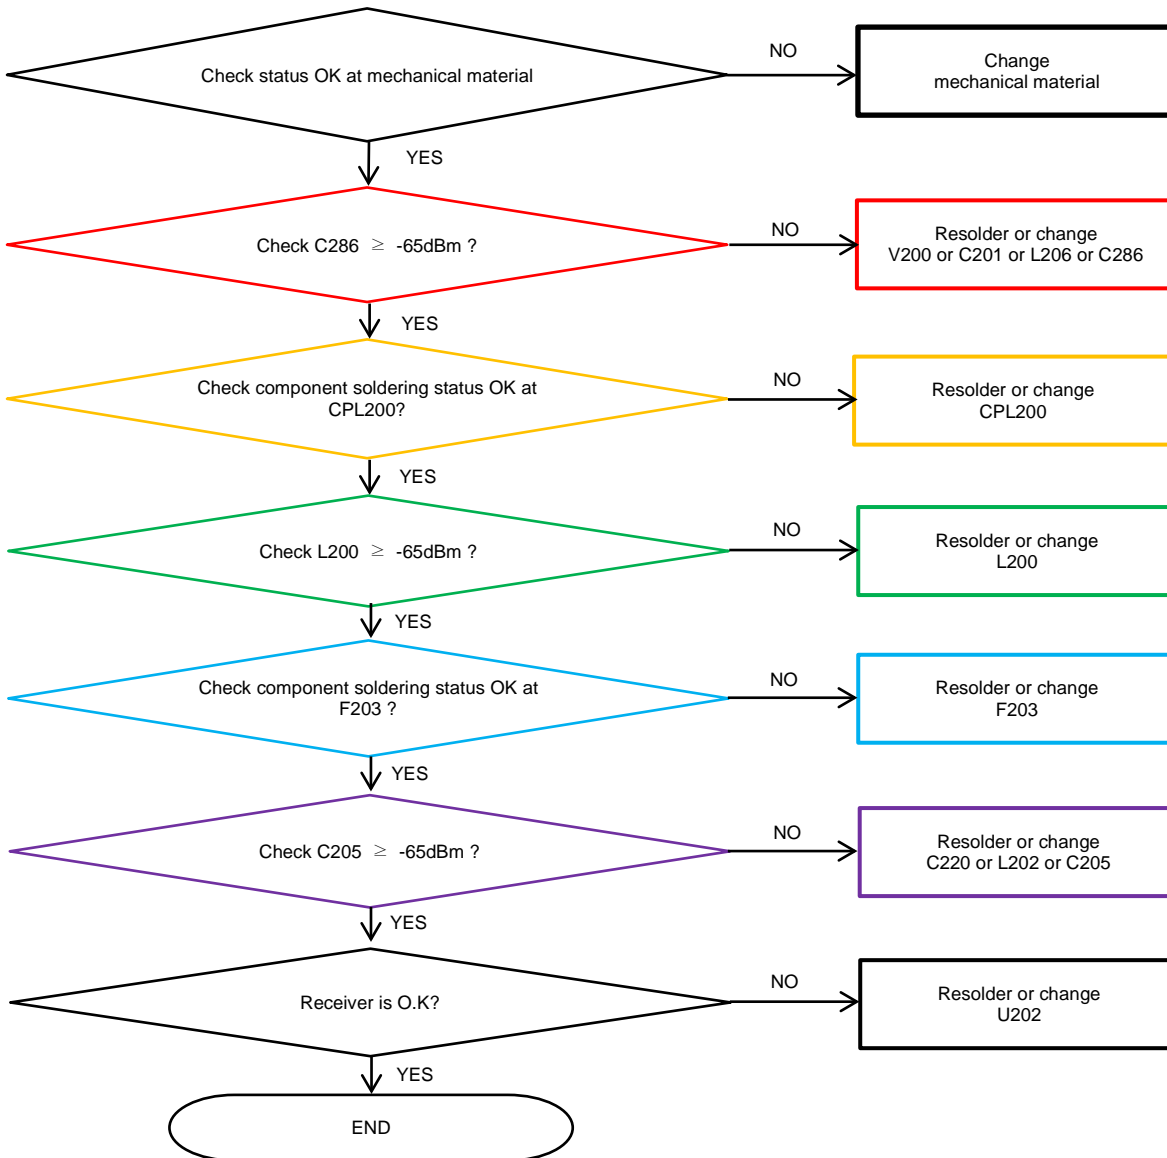

8-4-29. LTE B7/38/40/41 Rx

8. Level 3 Repair

8-4-30. LTE B5/8/12/13/17/18/19/20/26/28 , WCDMA B5/8 , GSM850/900 DRx

8. Level 3 Repair

8-4-31. LTE B1/4/7/38/40/41/66 , WCDMA B1/4 DRx

8. Level 3 Repair

8-4-32. LTE B2/3/25 , WCDMA B2 , GSM1800/1900 DRx

8. Level 3 Repair

8-4-33. LTE B32 DRx

8. Level 3 Repair

8-4-34. LTE B39 DRx , B1/4/7 4Rx(DRx2)

8. Level 3 Repair

8-4-35. LTE B40 4Rx(DRx2)

8. Level 3 Repair

8-4-36. LTE B3 4RxDRx2