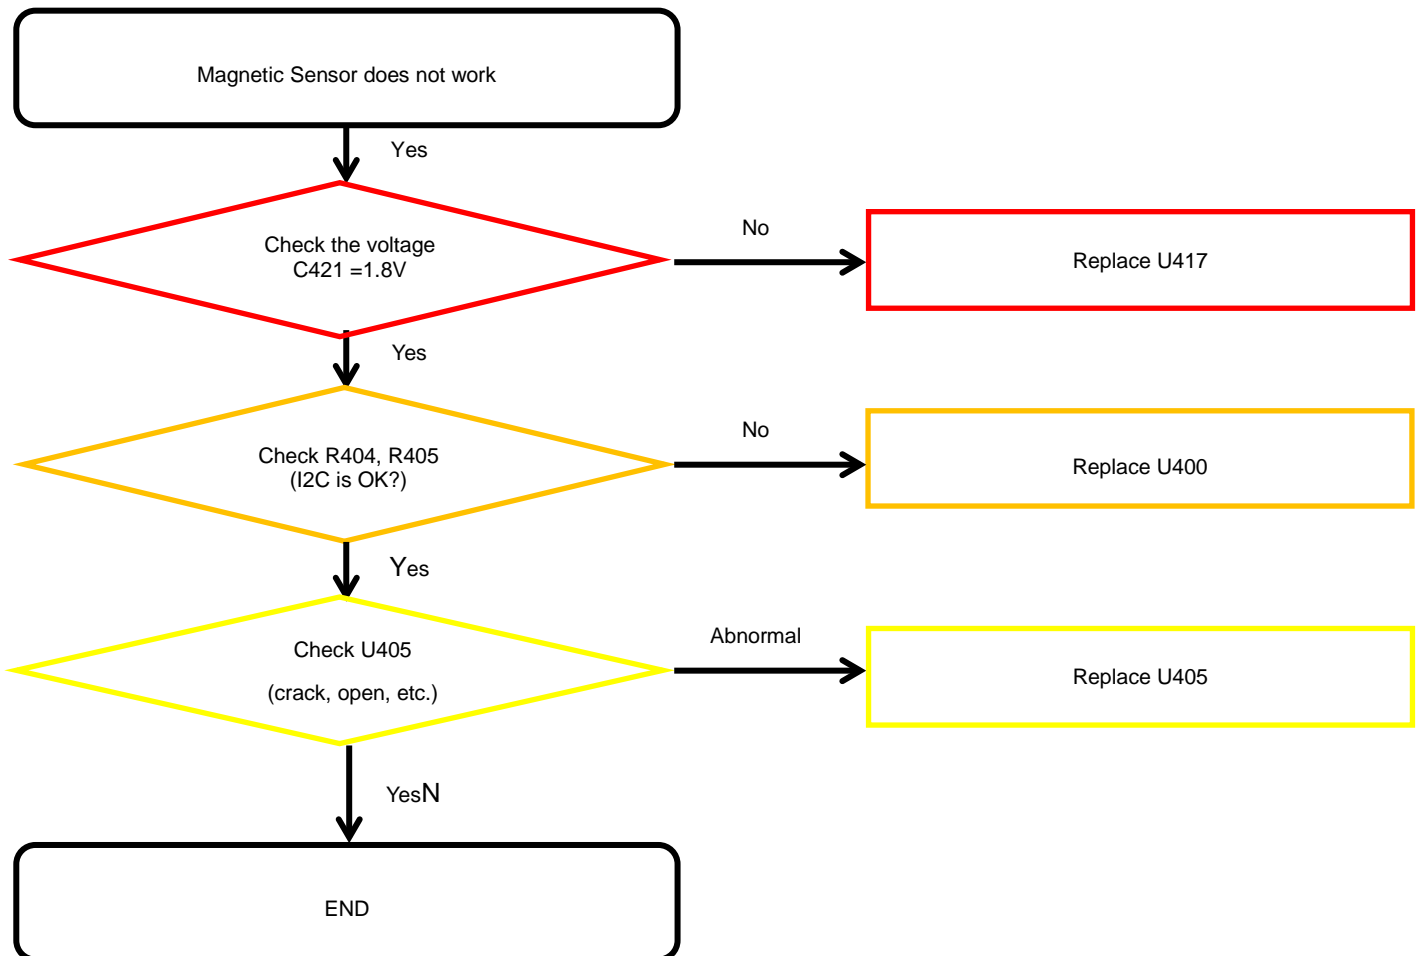

8. Level 3 Repair

8-4-3. No Service

8. Level 3 Repair

8-4-3. SIM Part

8. Level 3 Repair

8-4-4. T-Flash Part

8. Level 3 Repair

8-4-5-1. Cable Charging Part (Normal/Fast)

8. Level 3 Repair

8-4-5-2. Wireless Charging Part (Normal/Fast)

8. Level 3 Repair

8-4-6. OTG

8. Level 3 Repair

8-4-7-1. Sensor Hub

8. Level 3 Repair

8-4-7-2. Magnetic Sensor