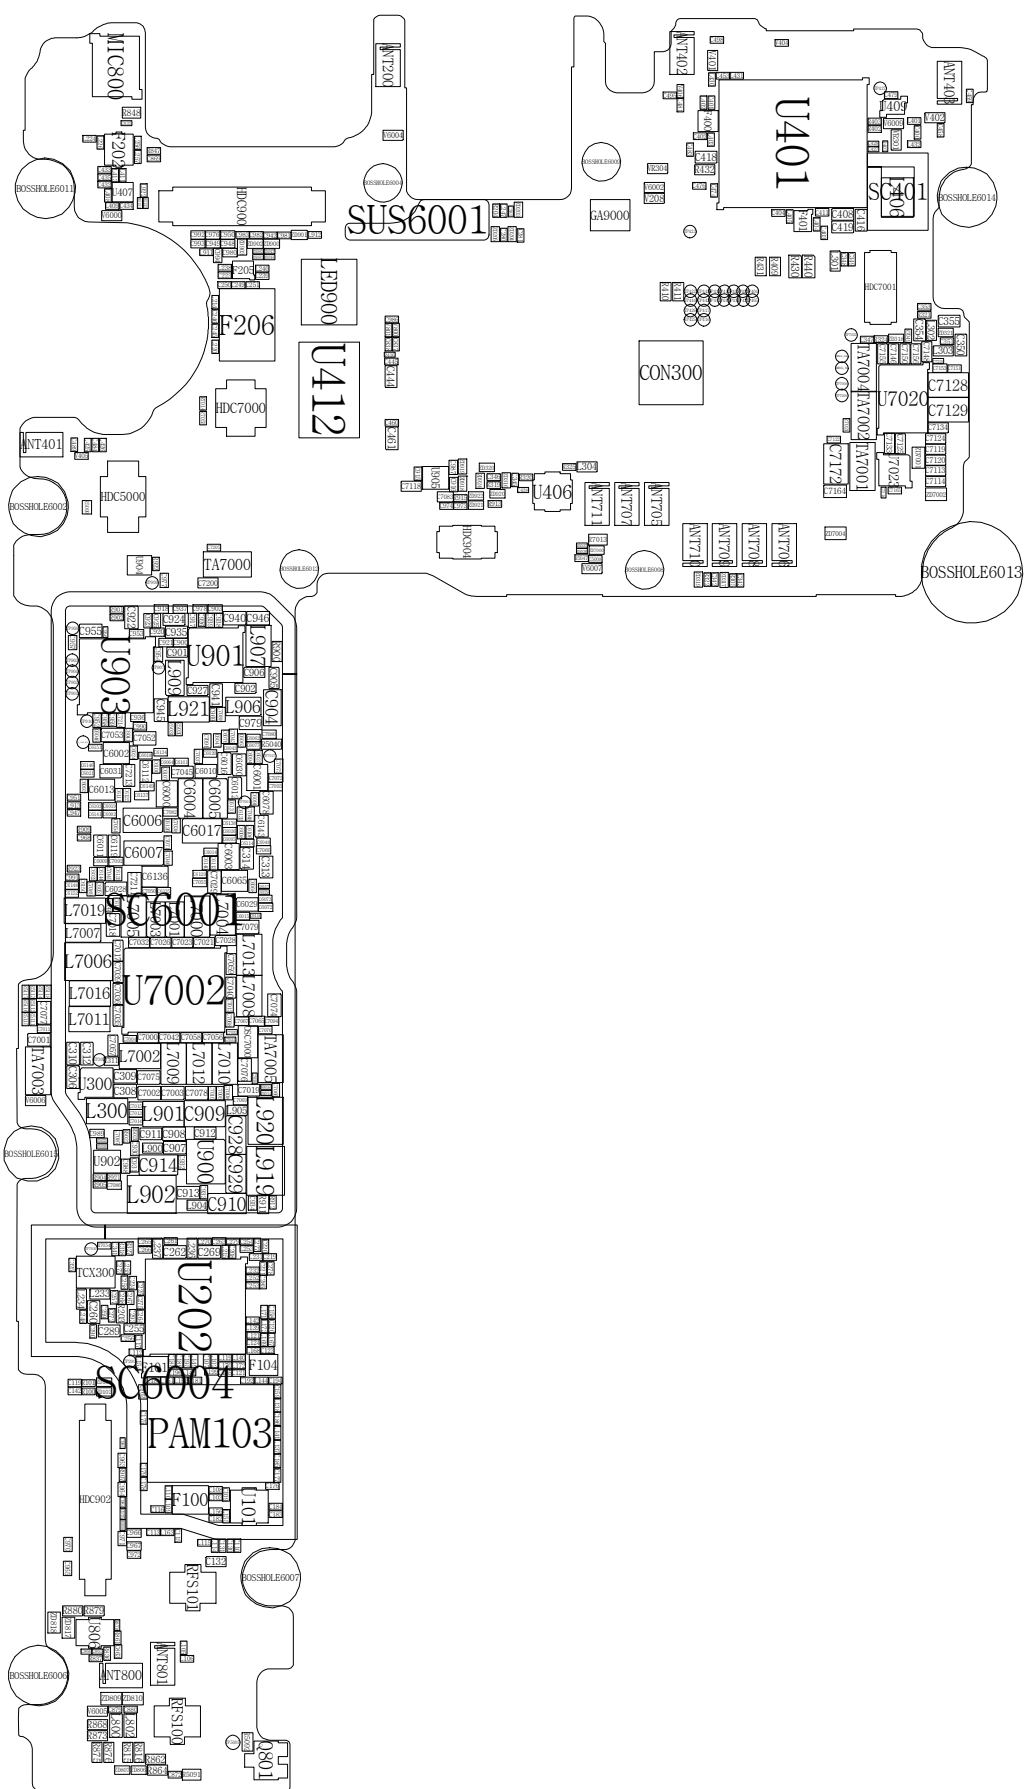

SM-G950F REV0.7

Confidential

JTAG5000

JTAG5001

JTAG5002

JTAG5003

8. Level 3 Repair

8-3. Flow chart of Troubleshooting.