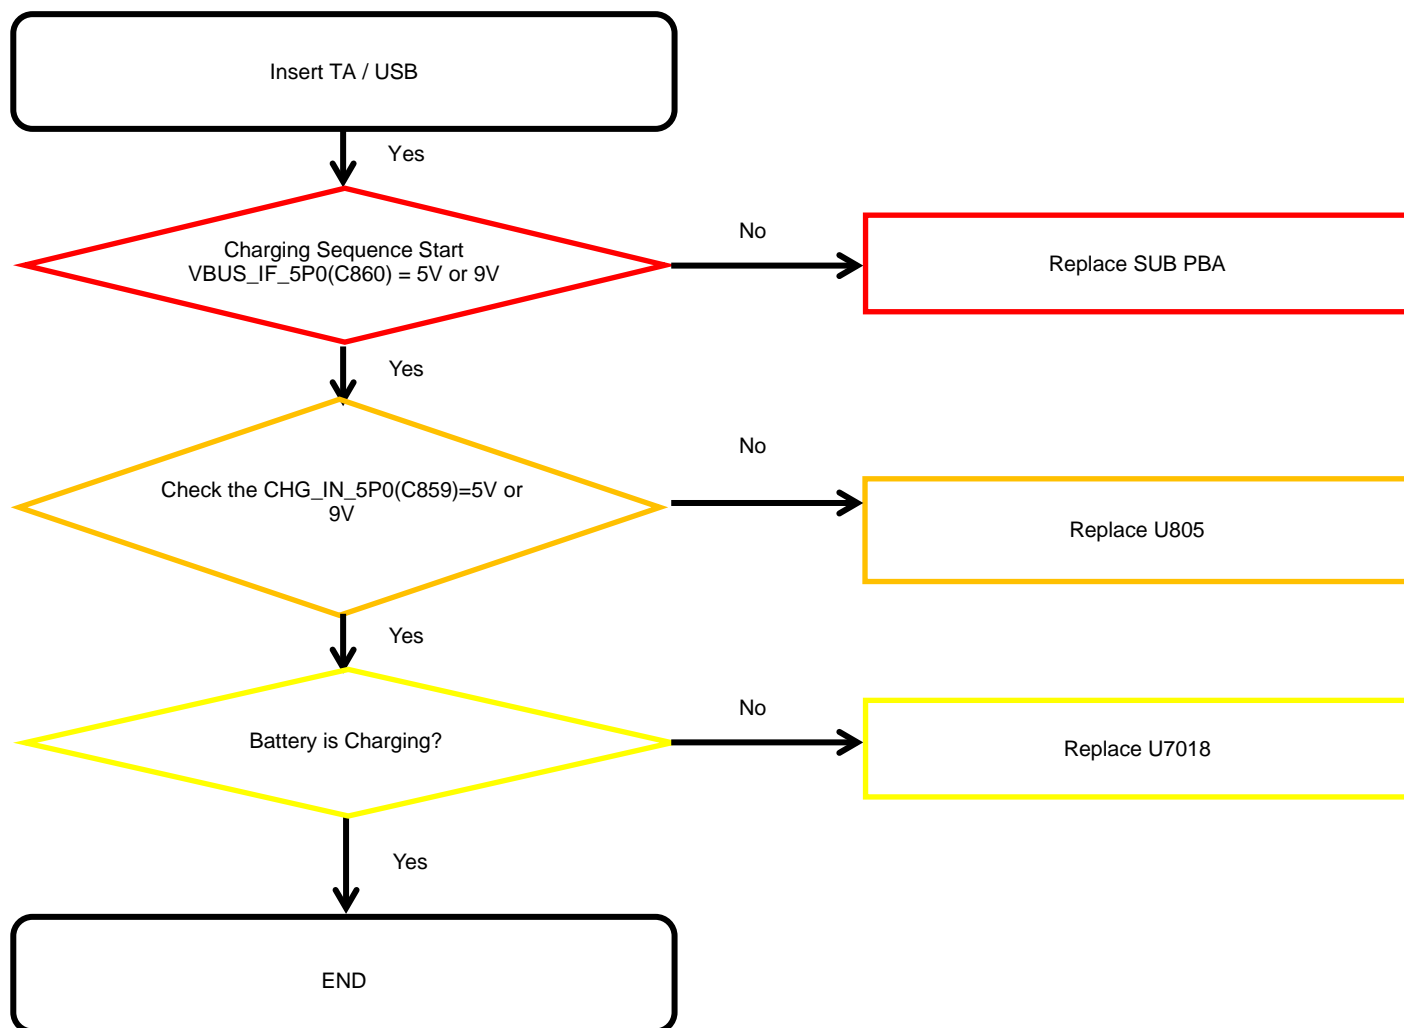

Distribution, transmission, or infringement of any content or data from this document without Samsung's written authorization is strictly prohibited.

8. Level 3 Repair

8-4-1. Power On

8. Level 3 Repair

8-4-2. Initial

8. Level 3 Repair

8-4-3. No Service

8. Level 3 Repair

8-4-3. SIM Part

8. Level 3 Repair

8-4-4. T-Flash Part

8. Level 3 Repair

8-4-5-1. Cable Charging Part (Normal/Fast)

8. Level 3 Repair

8-4-5-2. Wireless Charging Part (Normal/Fast)

8. Level 3 Repair

8-4-6. OTG

8. Level 3 Repair

8-4-7-1. Sensor Hub

8. Level 3 Repair

8-4-7-2. Magnetic Sensor