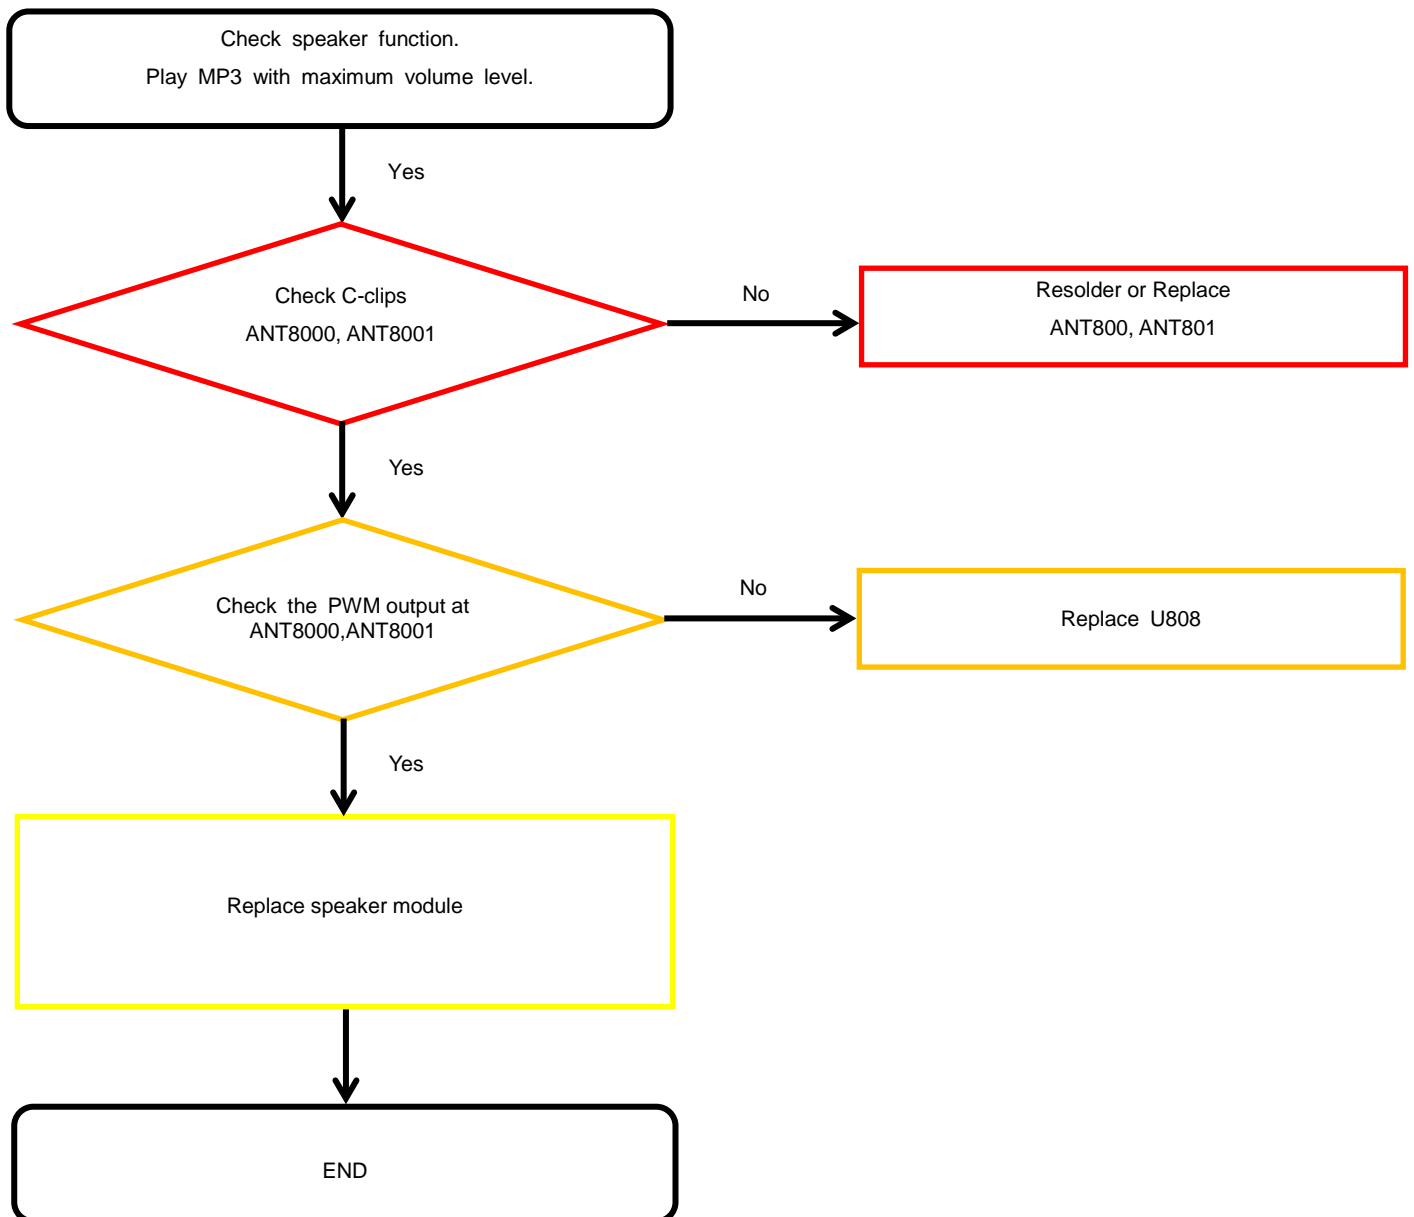

8. Level 3 Repair

8-4-7-7. Hall Sensor

8. Level 3 Repair

8-4-8-1. Microphone Part - Main MIC

8. Level 3 Repair

8-4-8-2. Microphone Part - Sub(2nd) MIC

8. Level 3 Repair

8-4-9. Speaker Part