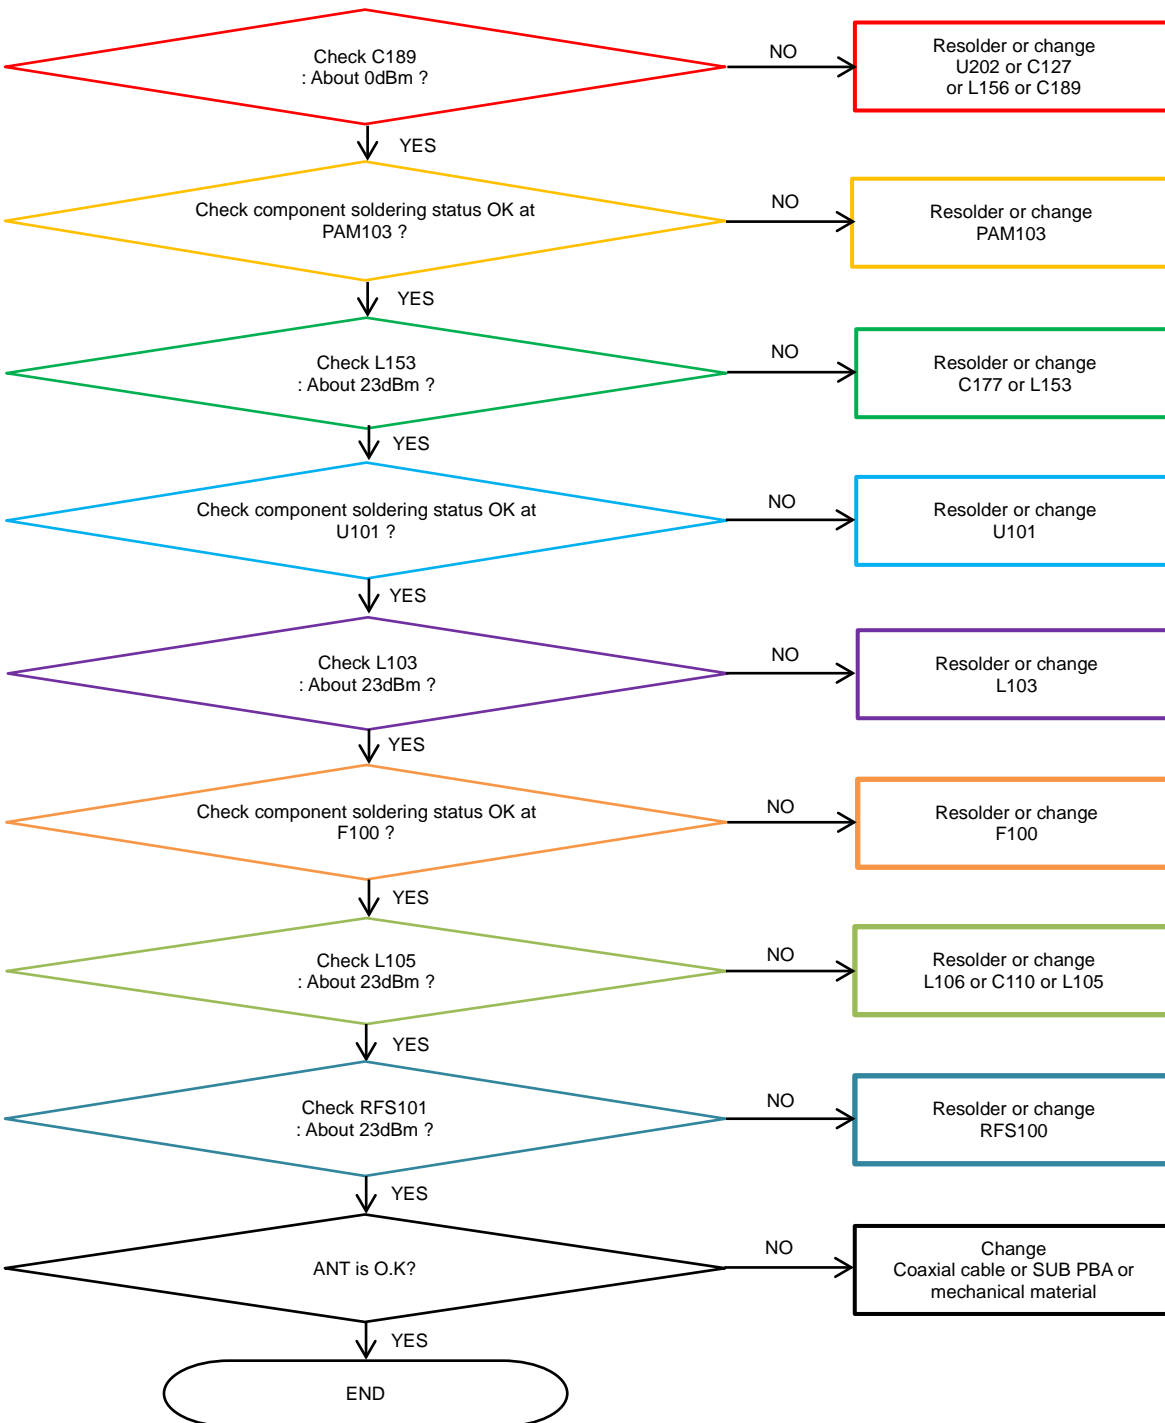

8. Level 3 Repair

8-4-33. LTE B32 DRx

8. Level 3 Repair

8-4-34. LTE B39 DRx , B1/4/7 4Rx(DRx2)

8. Level 3 Repair

8-4-35. LTE B40 4Rx(DRx2)

8. Level 3 Repair

8-4-36. LTE B3 4RxDRx2

8. Level 3 Repair

8-4-37. WCDMA B5/8, LTE B5/8/12/17/18/19/20/26/28 Tx

8. Level 3 Repair

8-4-38. LTE B13 Tx

8. Level 3 Repair

8-4-39. GSM 850/900 Tx

8. Level 3 Repair

8-4-40. GSM 1800/1900 Tx

8. Level 3 Repair

8-4-41. WCDMA B1/2/4, TD-SCDMA B34/39, LTE B1/2/3/4/25/39 Tx

8. Level 3 Repair

8-4-42. LTE B7 Tx

8. Level 3 Repair

8-4-43. LTE B38/40/41 Tx

8. Level 3 Repair

8-4-44. Fingerprint Sensor

8. Level 3 Repair

8-4-45. DeX Station

8. Level 3 Repair

8-5. Service Schematics

- NC Point(Top View)

Confidential and proprietary-the contents in this service guide subject to change without prior notice

Distribution, transmission, or infringement of any content or data from this document without Samsung's written authorization is strictly prohibited.