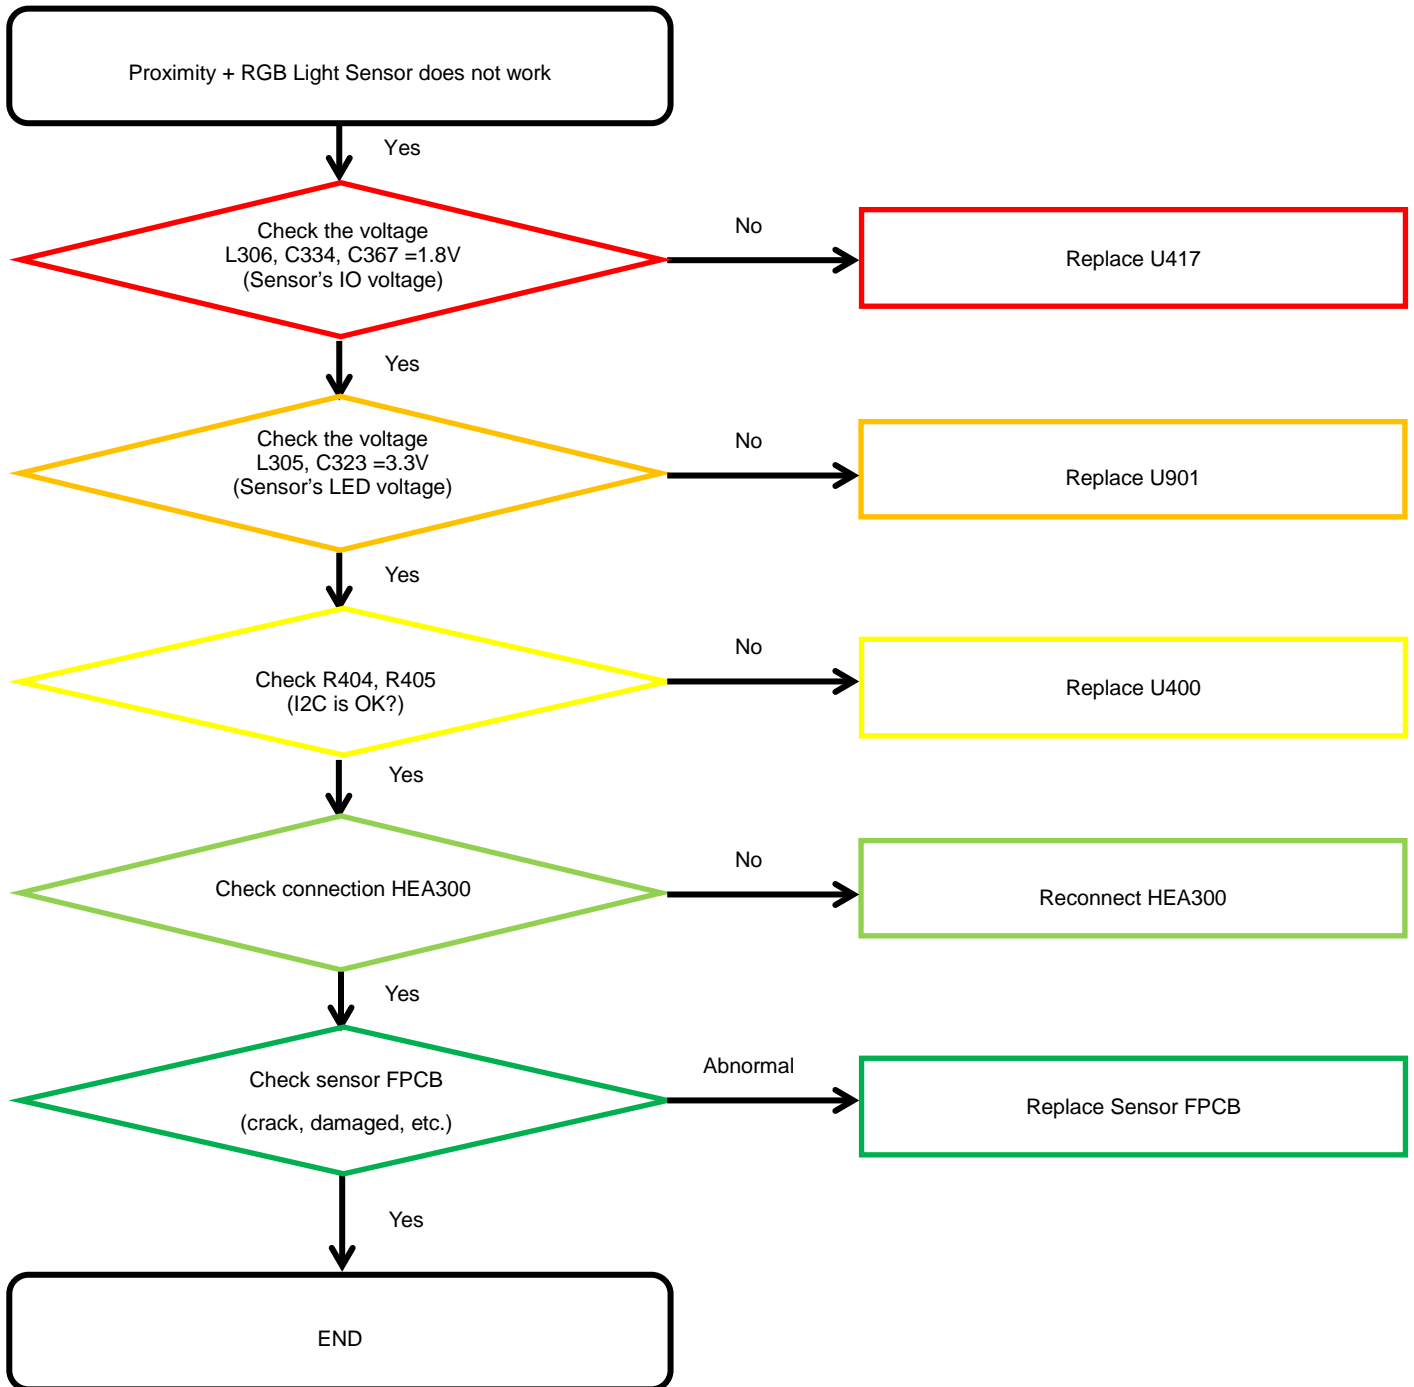

8. Level 3 Repair

8-4-5-2. Wireless Charging Part (Normal/Fast)

8. Level 3 Repair

8-4-6. OTG

8. Level 3 Repair

8-4-7-1. Sensor Hub

8. Level 3 Repair

8-4-7-2. Magnetic Sensor

8. Level 3 Repair

8-4-7-3. 6Axis Sensor

8. Level 3 Repair

8-4-7-4. Barometer sensor

8. Level 3 Repair

8-4-7-5. Proximity + RGB Light sensor

8. Level 3 Repair

8-4-7-6. HRM Sensor