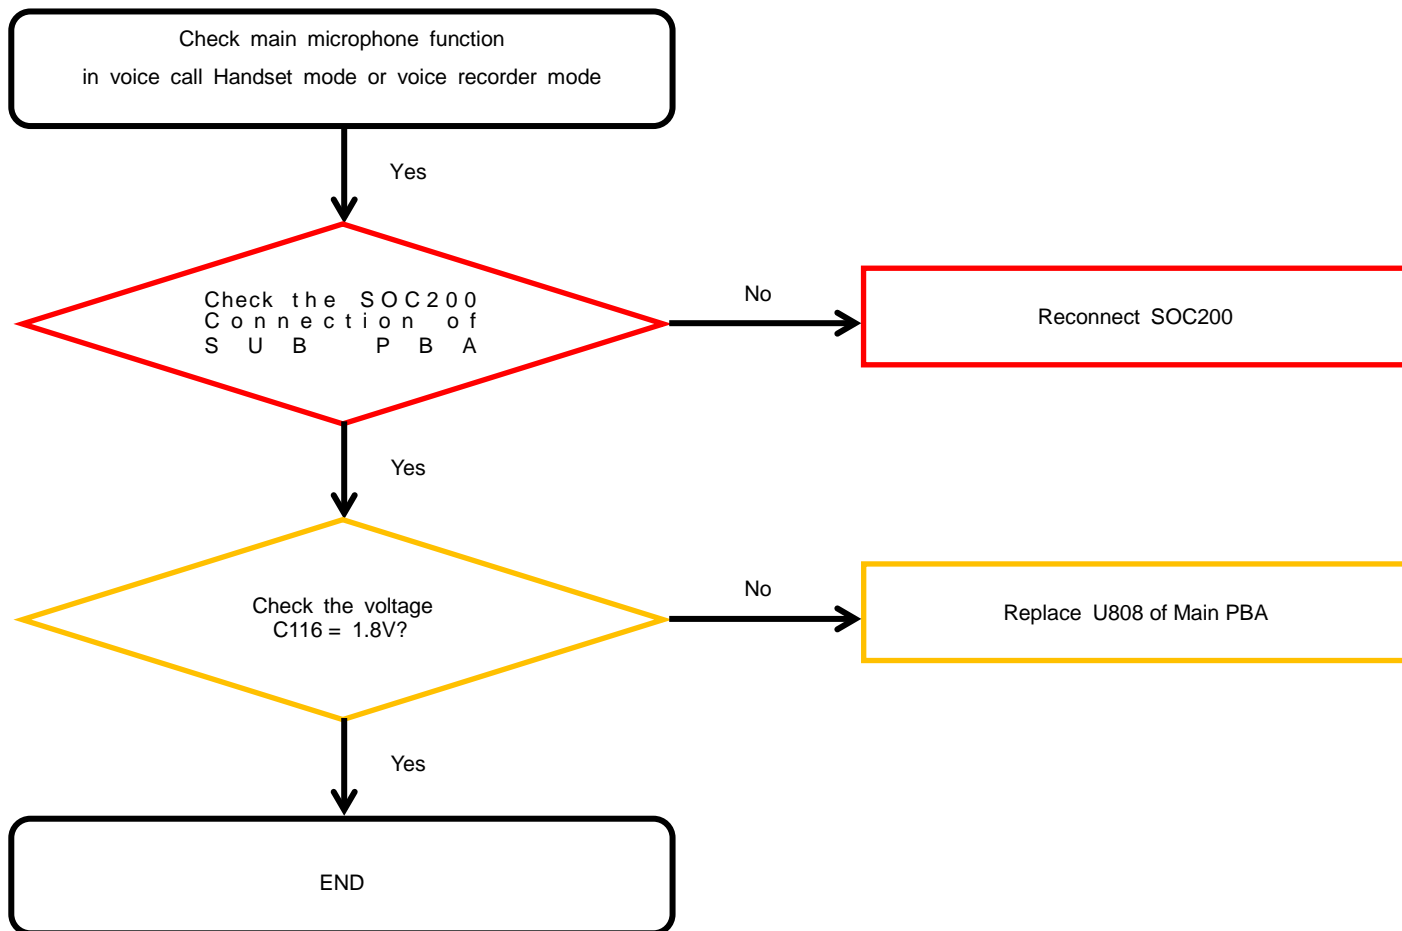

---

8. Level 3 Repair

8-4-8-1. Microphone Part - Main MIC