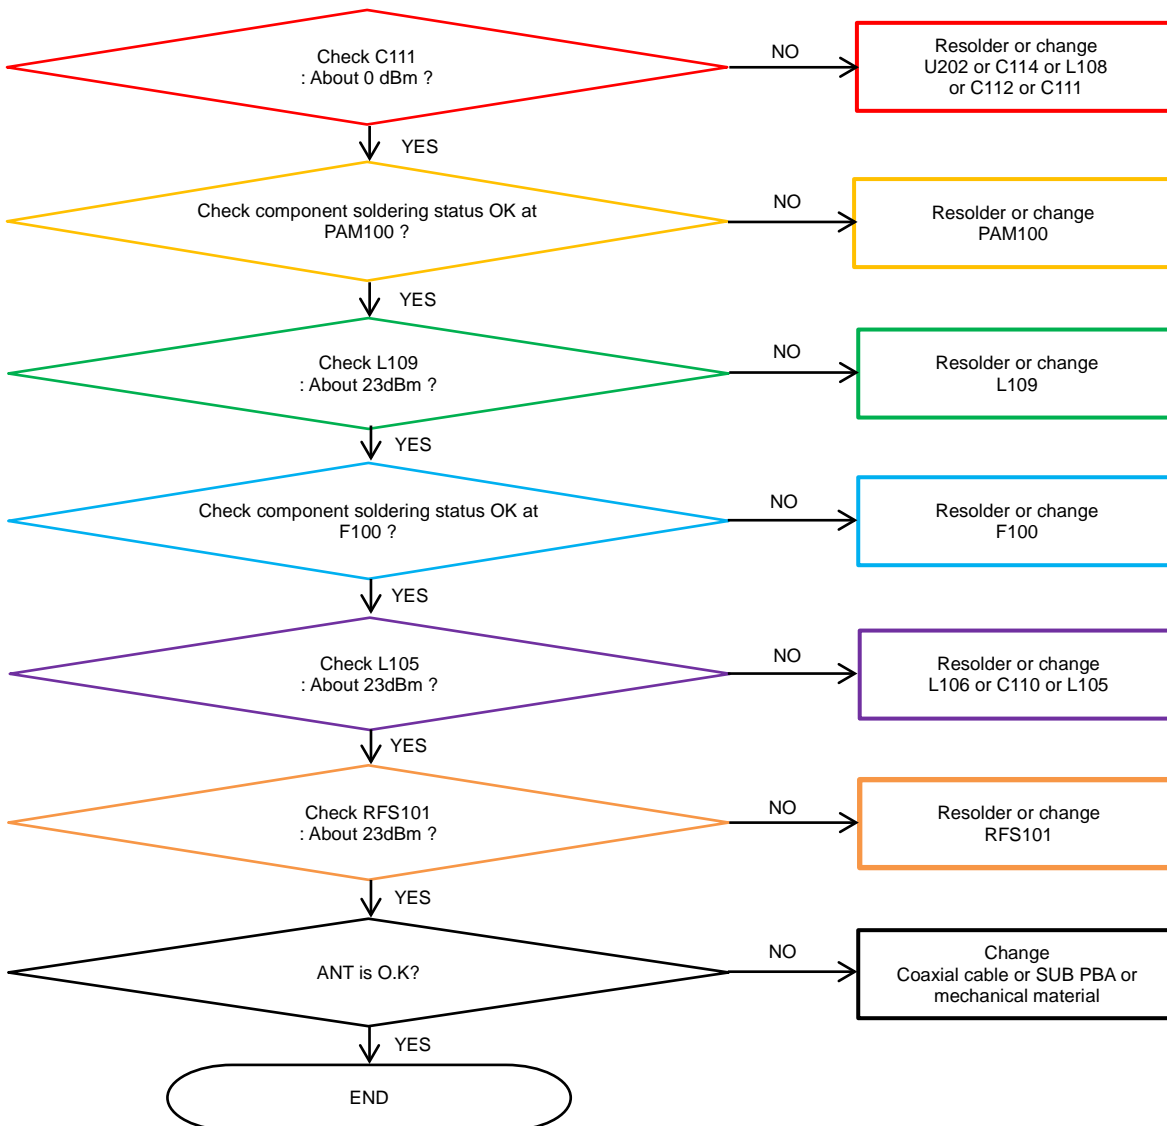

8-4-29. LTE B7/38/40/41 Rx

8. Level 3 Repair

8-4-30. LTE B5/8/12/13/17/18/19/20/26/28 , WCDMA B5/8 , GSM850/900 DRx

8. Level 3 Repair

8-4-31. LTE B1/4/7/38/40/41/66 , WCDMA B1/4 DRx

8. Level 3 Repair

8-4-32. LTE B2/3/25 , WCDMA B2 , GSM1800/1900 DRx

8. Level 3 Repair

8-4-33. LTE B32 DRx

8. Level 3 Repair

8-4-34. LTE B39 DRx , B1/4/7 4Rx(DRx2)

8. Level 3 Repair

8-4-35. LTE B40 4Rx(DRx2)

8. Level 3 Repair

8-4-36. LTE B3 4RxDRx2

8. Level 3 Repair

8-4-37. WCDMA B5/8, LTE B5/8/12/17/18/19/20/26/28 Tx

8. Level 3 Repair

8-4-38. LTE B13 Tx

8. Level 3 Repair

8-4-39. GSM 850/900 Tx

8. Level 3 Repair

8-4-40. GSM 1800/1900 Tx

8. Level 3 Repair

8-4-45. DeX Station

8. Level 3 Repair

8-5. Service Schematics

- NC Point(Top View)

Confidential and proprietary-the contents in this service guide subject to change without prior notice

Distribution, transmission, or infringement of any content or data from this document without Samsung's written authorization is strictly prohibited.