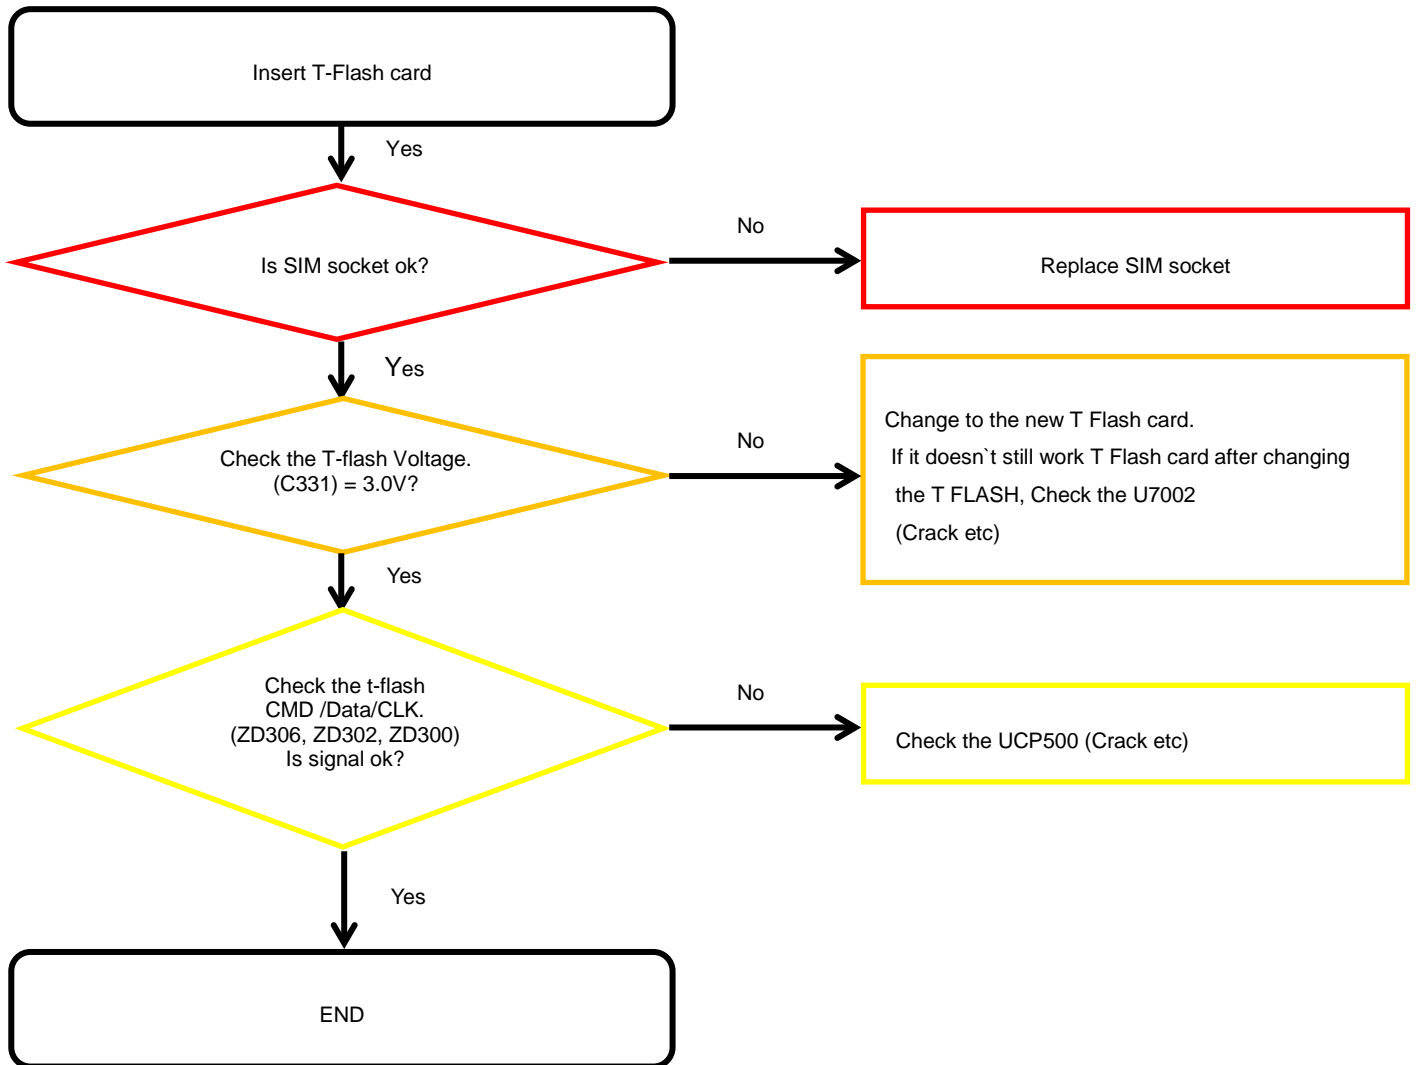

8. Level 3 Repair

8-4-3. No Service

8. Level 3 Repair

8-4-3. SIM Part

8. Level 3 Repair

8-4-4. T-Flash Part

8. Level 3 Repair

8-4-5-1. Cable Charging Part (Normal/Fast)

8. Level 3 Repair

8-4-5-2. Wireless Charging Part (Normal/Fast)

8. Level 3 Repair

8-4-6. OTG

8. Level 3 Repair

8-4-7-1. Sensor Hub

8. Level 3 Repair

8-4-7-2. Magnetic Sensor