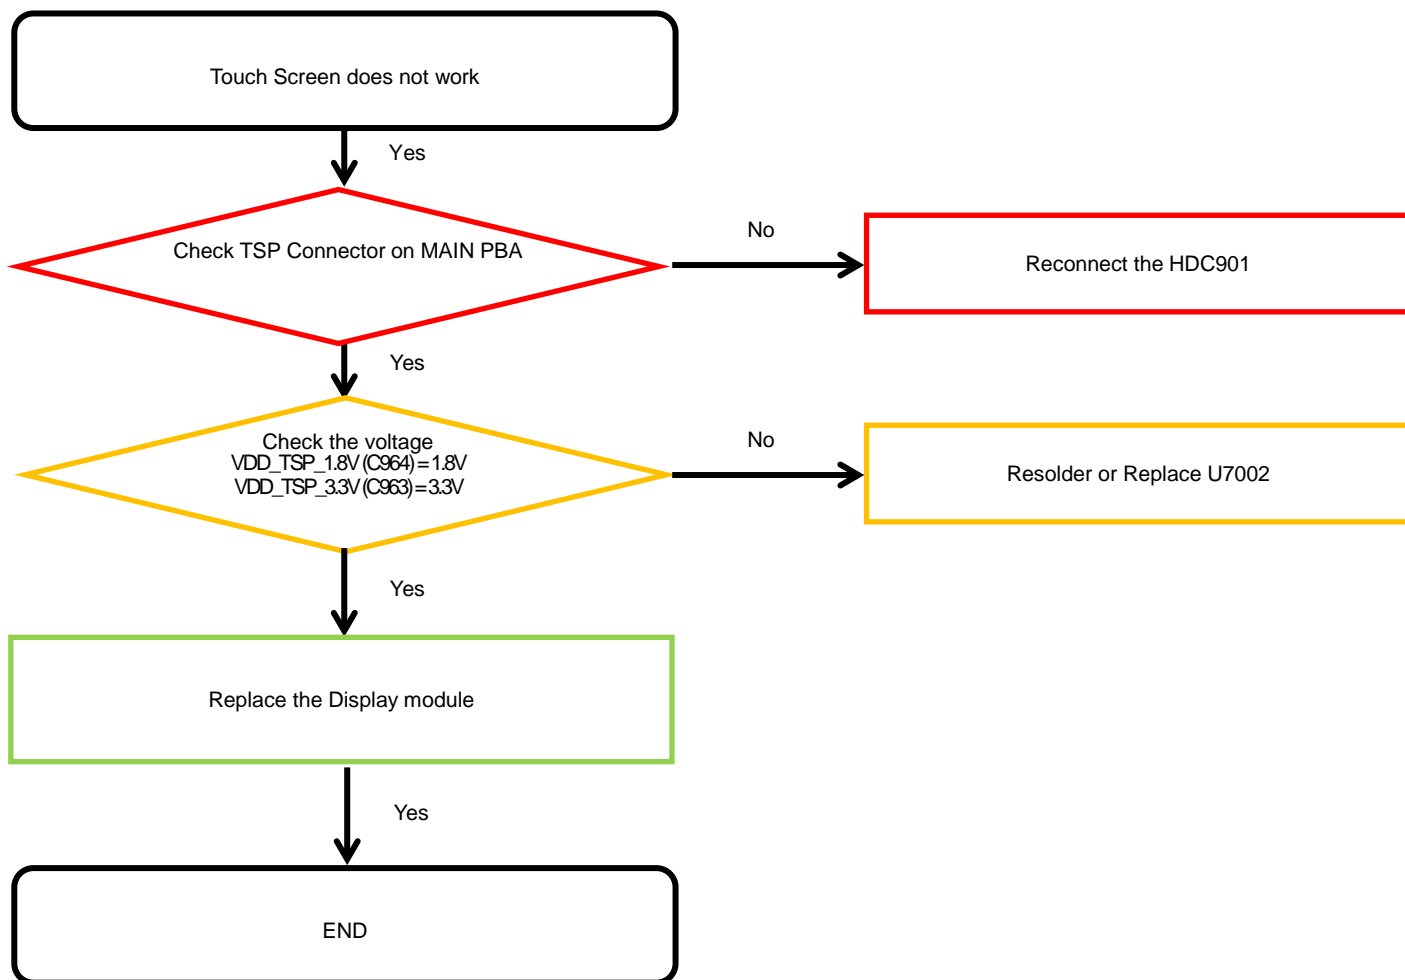

8. Level 3 Repair

8-4-14. Display

8. Level 3 Repair

8-4-15. 12M CAMERA

8. Level 3 Repair

8-4-16. 8M CAMERA

8. Level 3 Repair

8-4-17. IRIS CAM

8. Level 3 Repair

8-4-18. TSP

8. Level 3 Repair

8-4-19. Pressure Touch (Home Button function)

8. Level 3 Repair

8-4-20. Motor

8. Level 3 Repair

8-4-21. MST