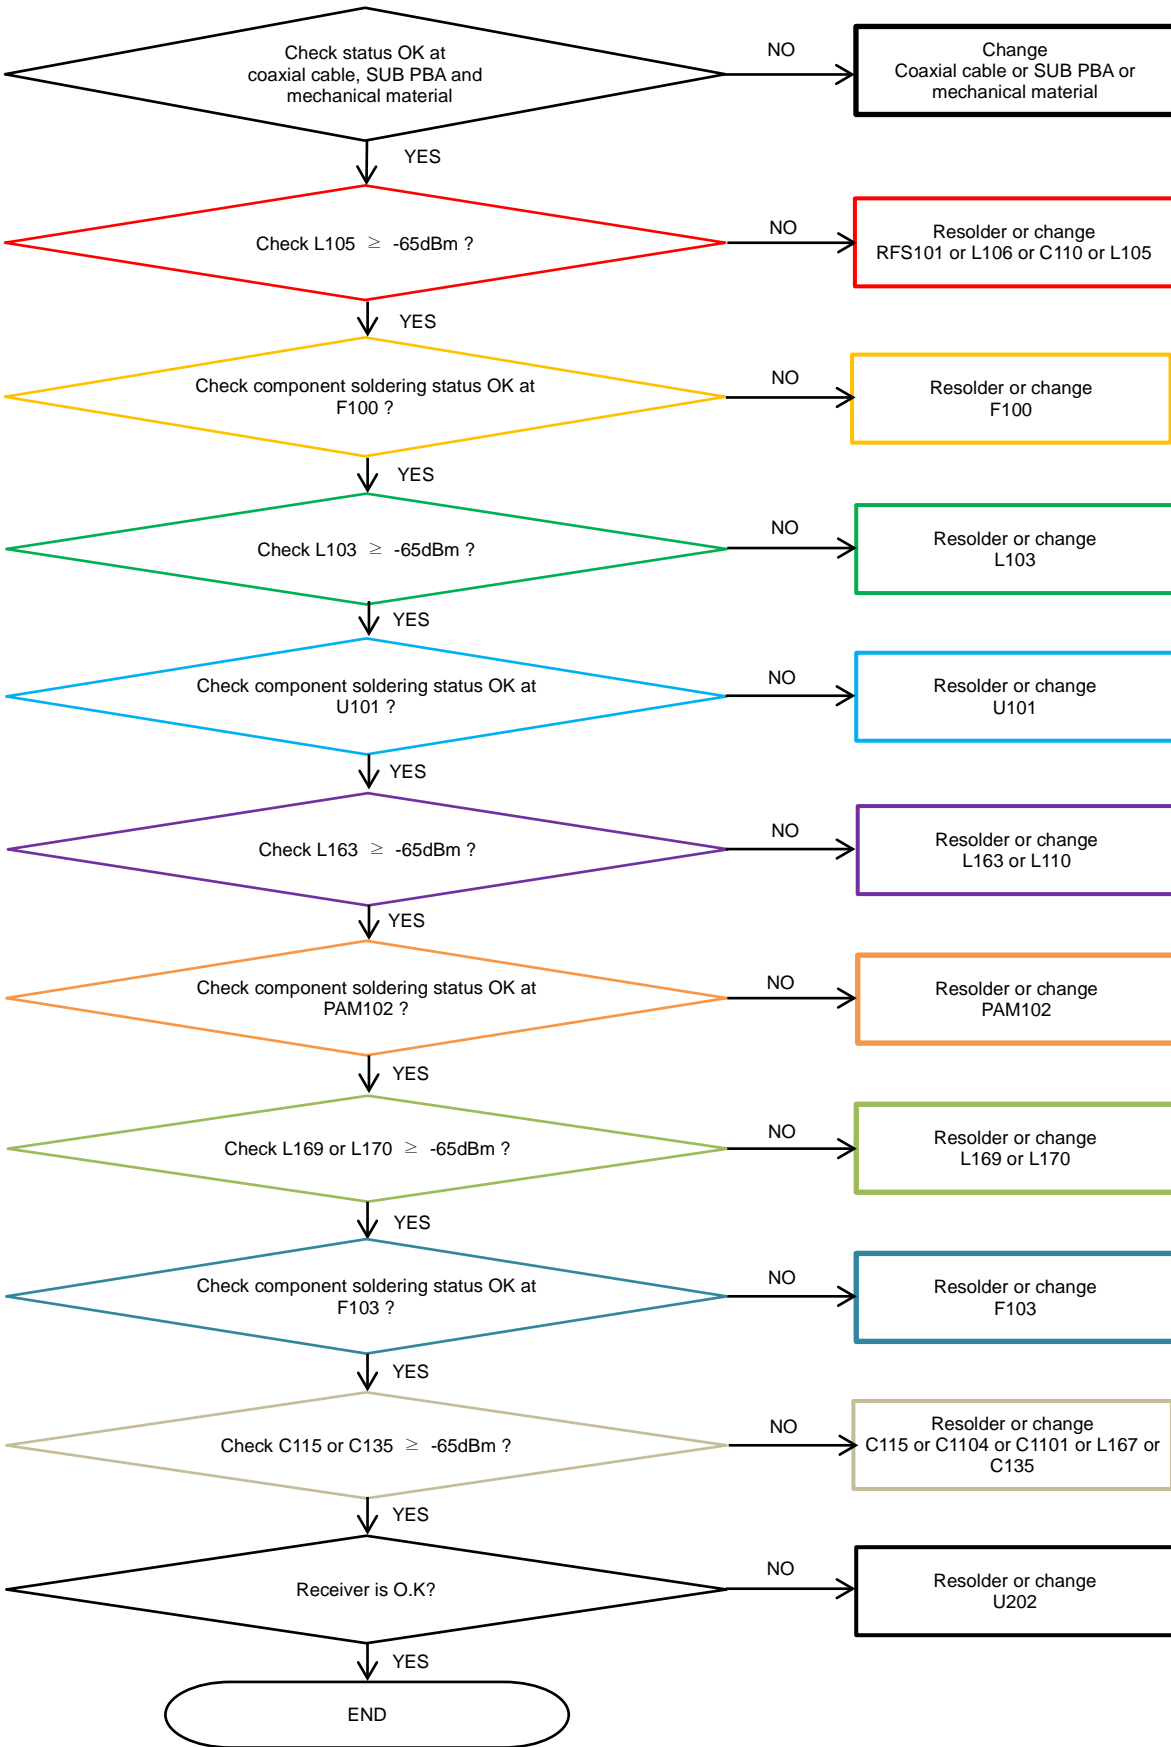

8. Level 3 Repair

8-4-23. LTE B7/40 4RxD