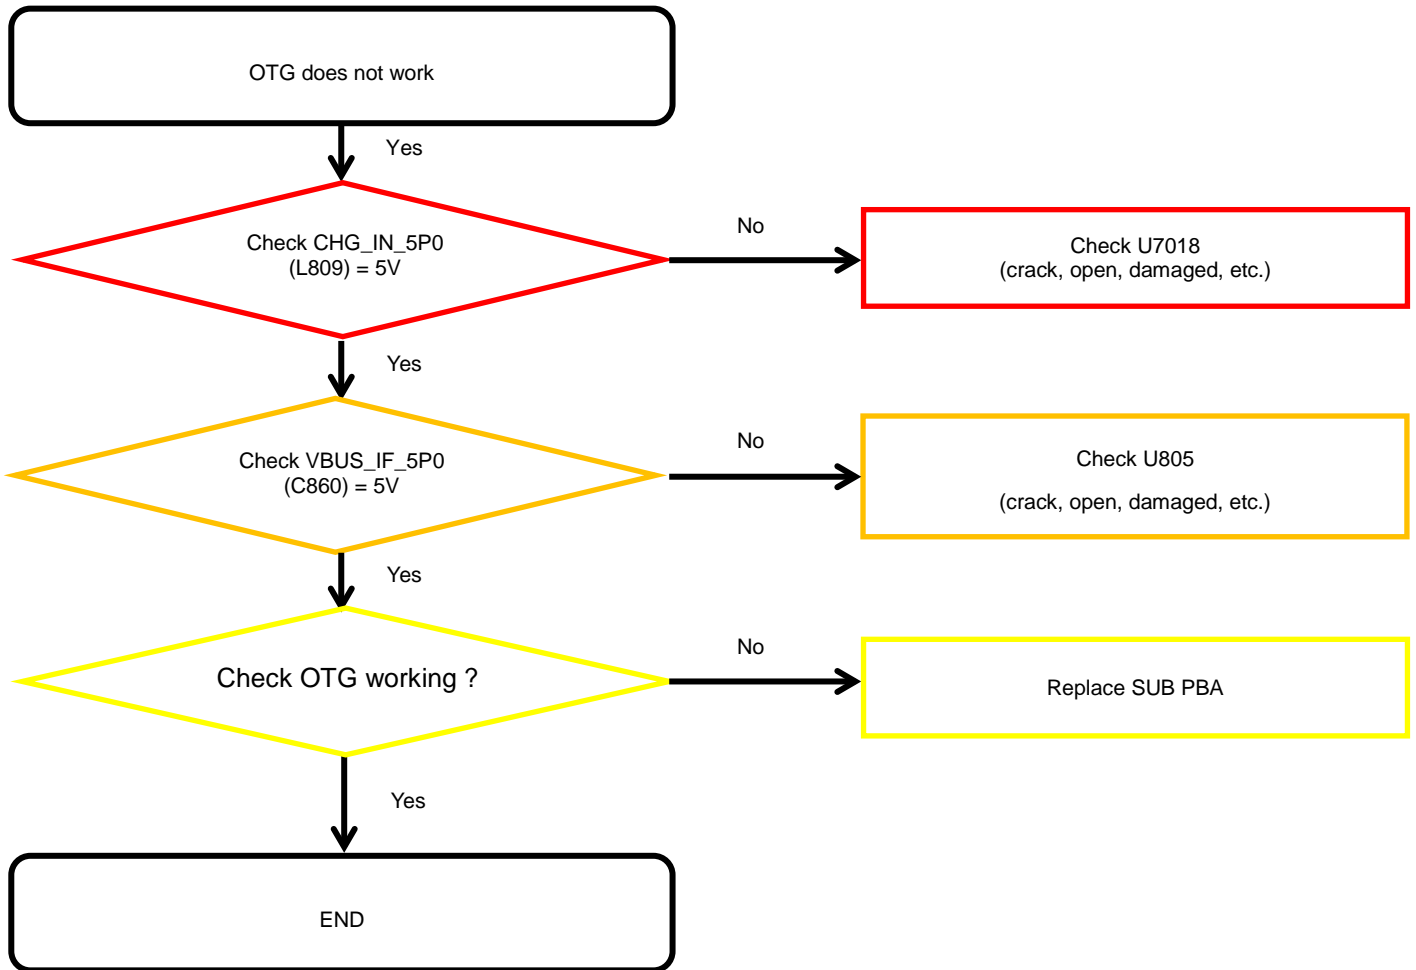

Distribution, transmission, or infringement of any content or data from this document without Samsung's written authorization is strictly prohibited.

8. Level 3 Repair

8-4-1. Power On

8. Level 3 Repair

8-4-2. Initial

8. Level 3 Repair

8-4-3. No Service

8. Level 3 Repair

8-4-3. SIM Part

8. Level 3 Repair

8-4-4. T-Flash Part

8. Level 3 Repair

8-4-5-1. Cable Charging Part (Normal/Fast)

8. Level 3 Repair

8-4-5-2. Wireless Charging Part (Normal/Fast)

8. Level 3 Repair

8-4-6. OTG

8. Level 3 Repair

8-4-7-1. Sensor Hub

8. Level 3 Repair

8-4-7-2. Magnetic Sensor