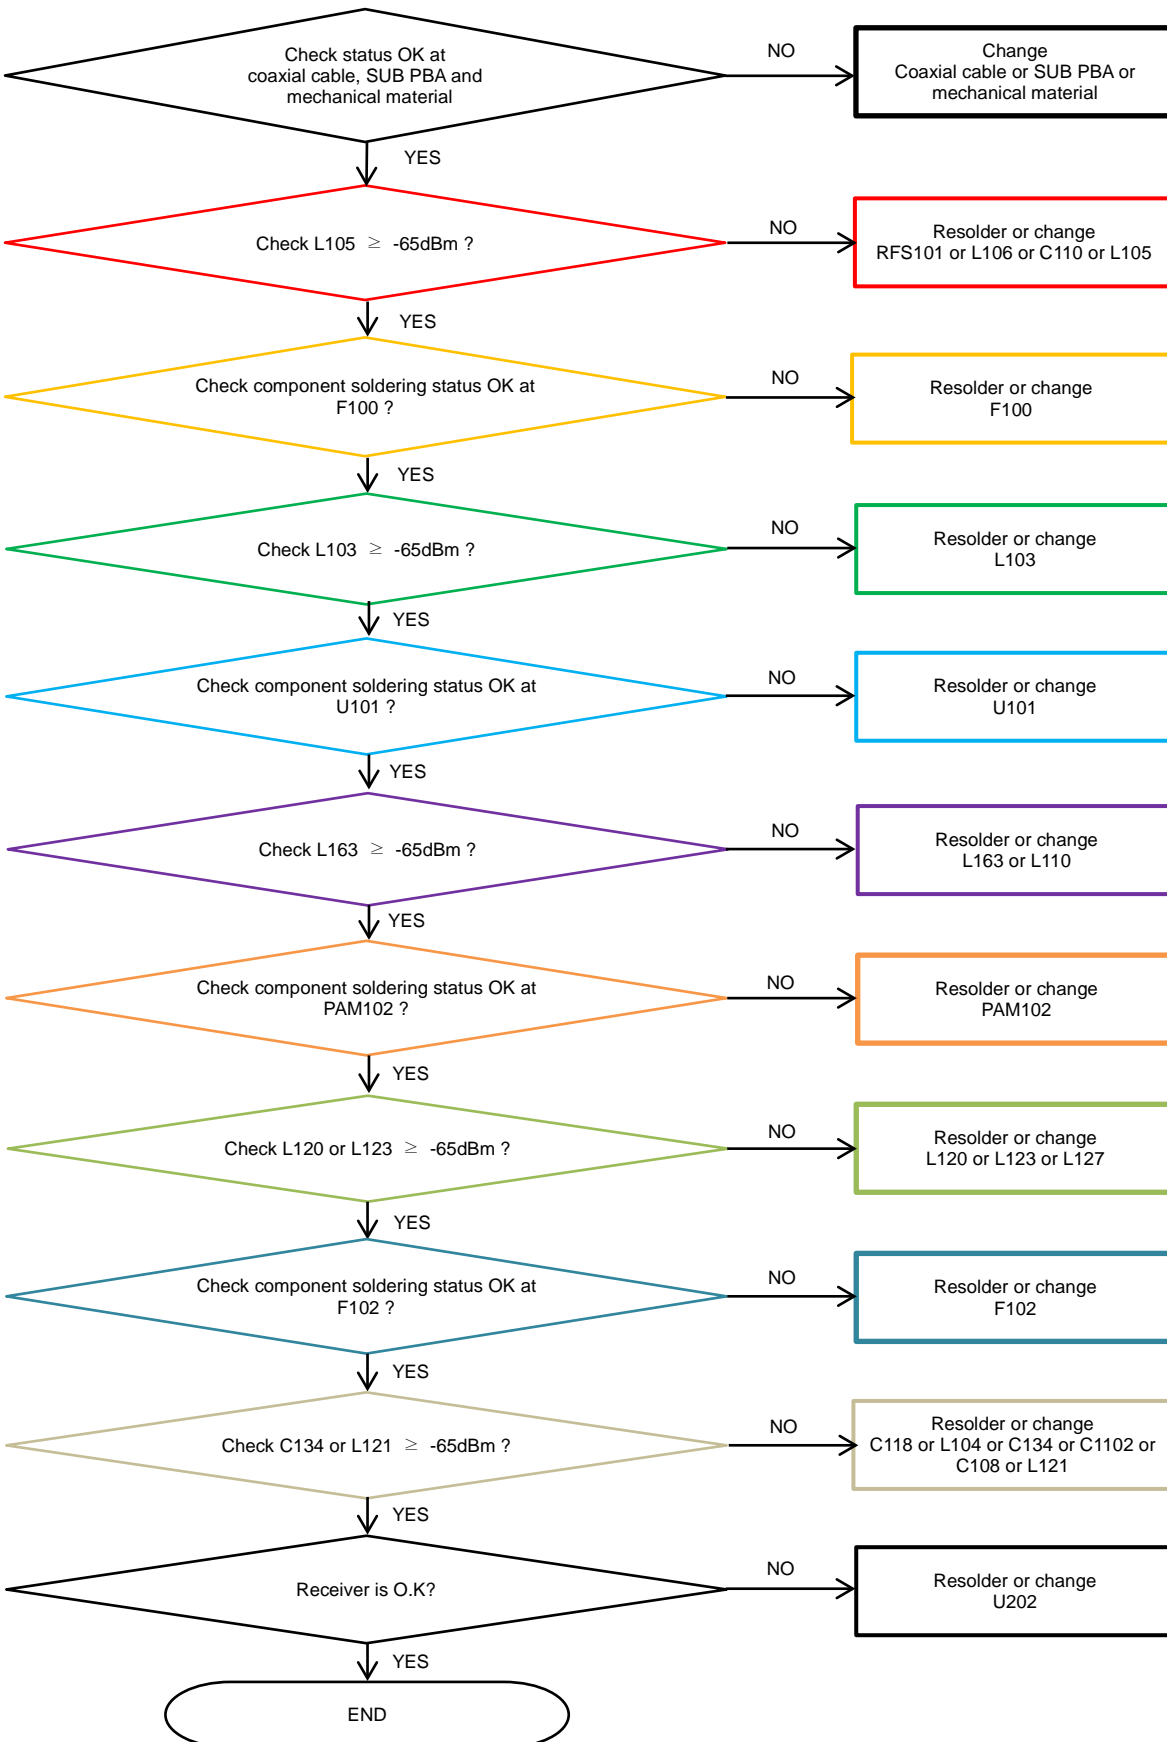

8. Level 3 Repair

8-4-22. GSM 850/900, WCDMA B5/8, LTE B5/8/12/13/17/18/19/20/26/28 Rx

8. Level 3 Repair

8-4-23. LTE B7/40 4RxD

8. Level 3 Repair

8-4-24. WCDMA B1/4, TD-SCDMA B34/39, LTE B1/4/39/66 Rx

8. Level 3 Repair