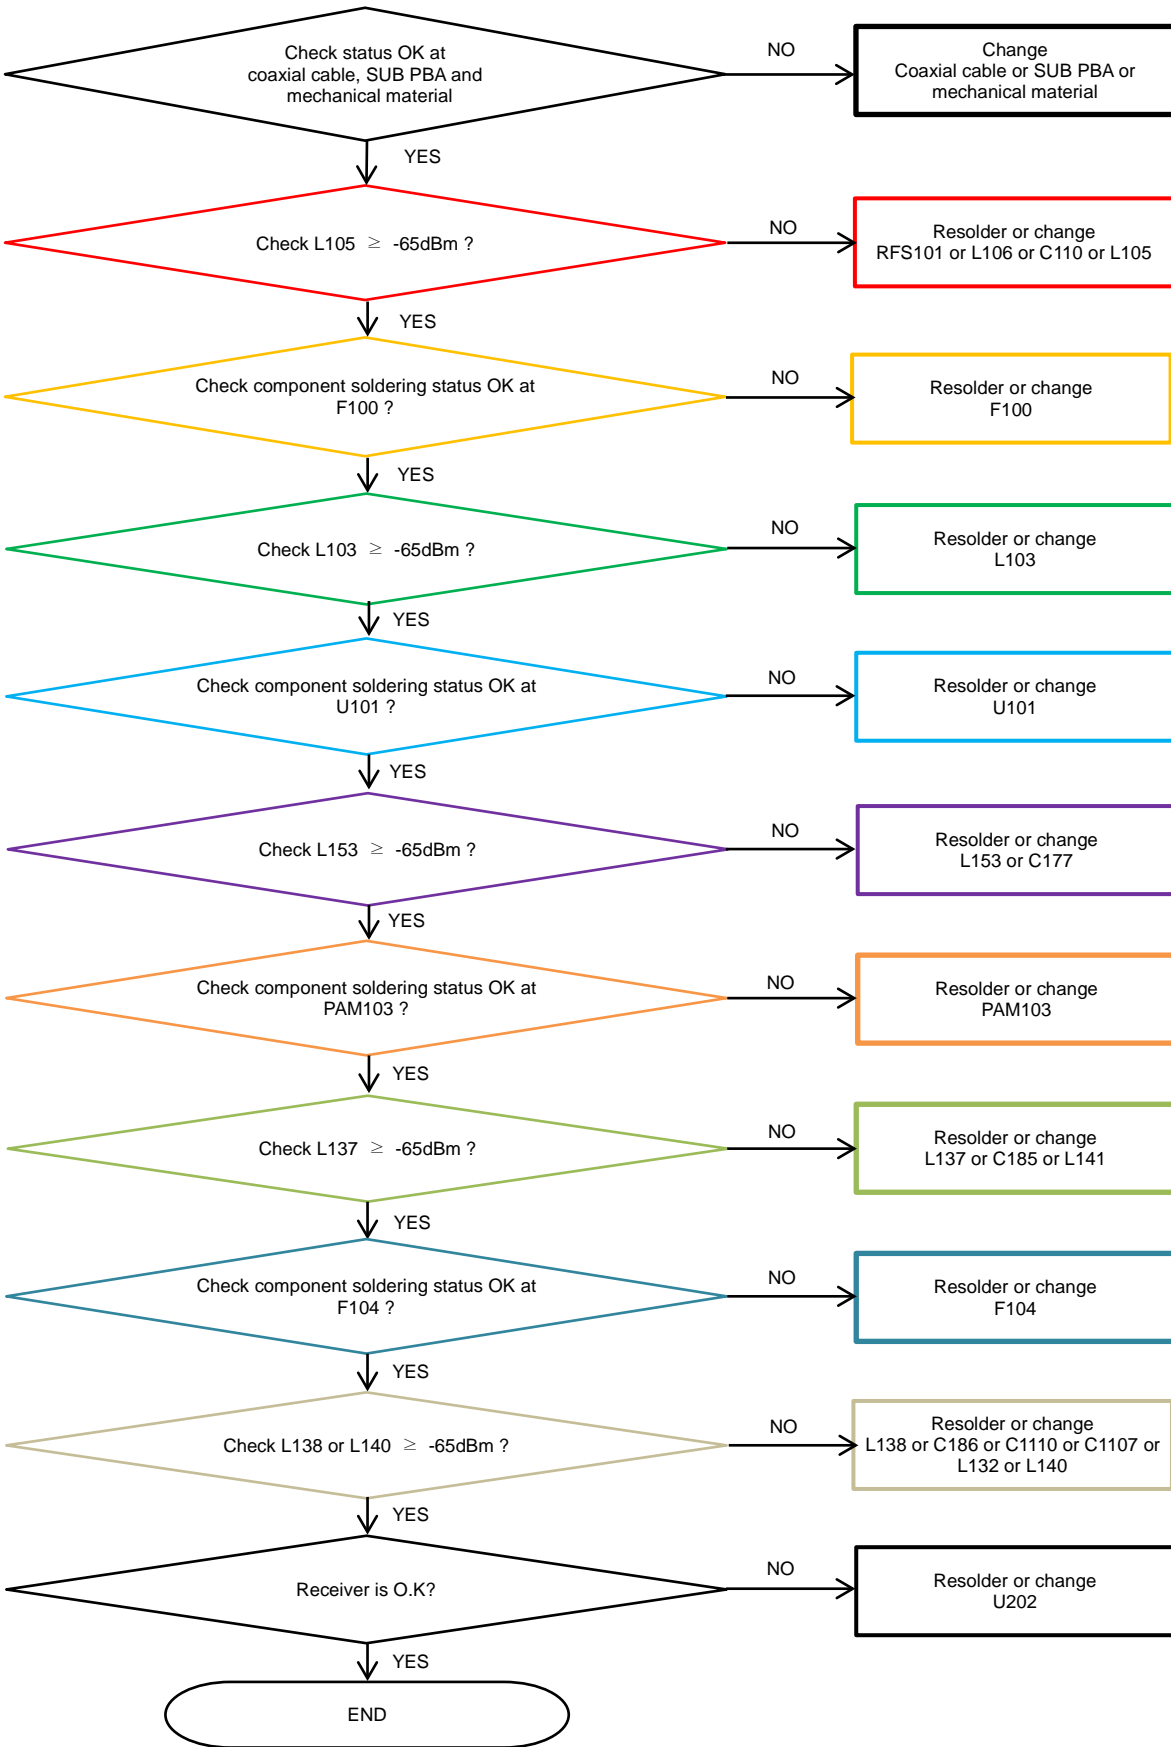

8-4-25. LTE B32 Rx

8. Level 3 Repair

8-4-26. GSM1800/1900, WCDMA B2, LTE B2/3/25 Rx

8. Level 3 Repair

8-4-27. LTE B3 4Rx D

8. Level 3 Repair

8-4-28. LTE B1/4 4Rx

8. Level 3 Repair

8-4-29. LTE B7/38/40/41 Rx

8. Level 3 Repair

8-4-30. LTE B5/8/12/13/17/18/19/20/26/28 , WCDMA B5/8 , GSM850/900 DRx

8. Level 3 Repair

8-4-31. LTE B1/4/7/38/40/41/66 , WCDMA B1/4 DRx

8. Level 3 Repair

8-4-32. LTE B2/3/25 , WCDMA B2 , GSM1800/1900 DRx