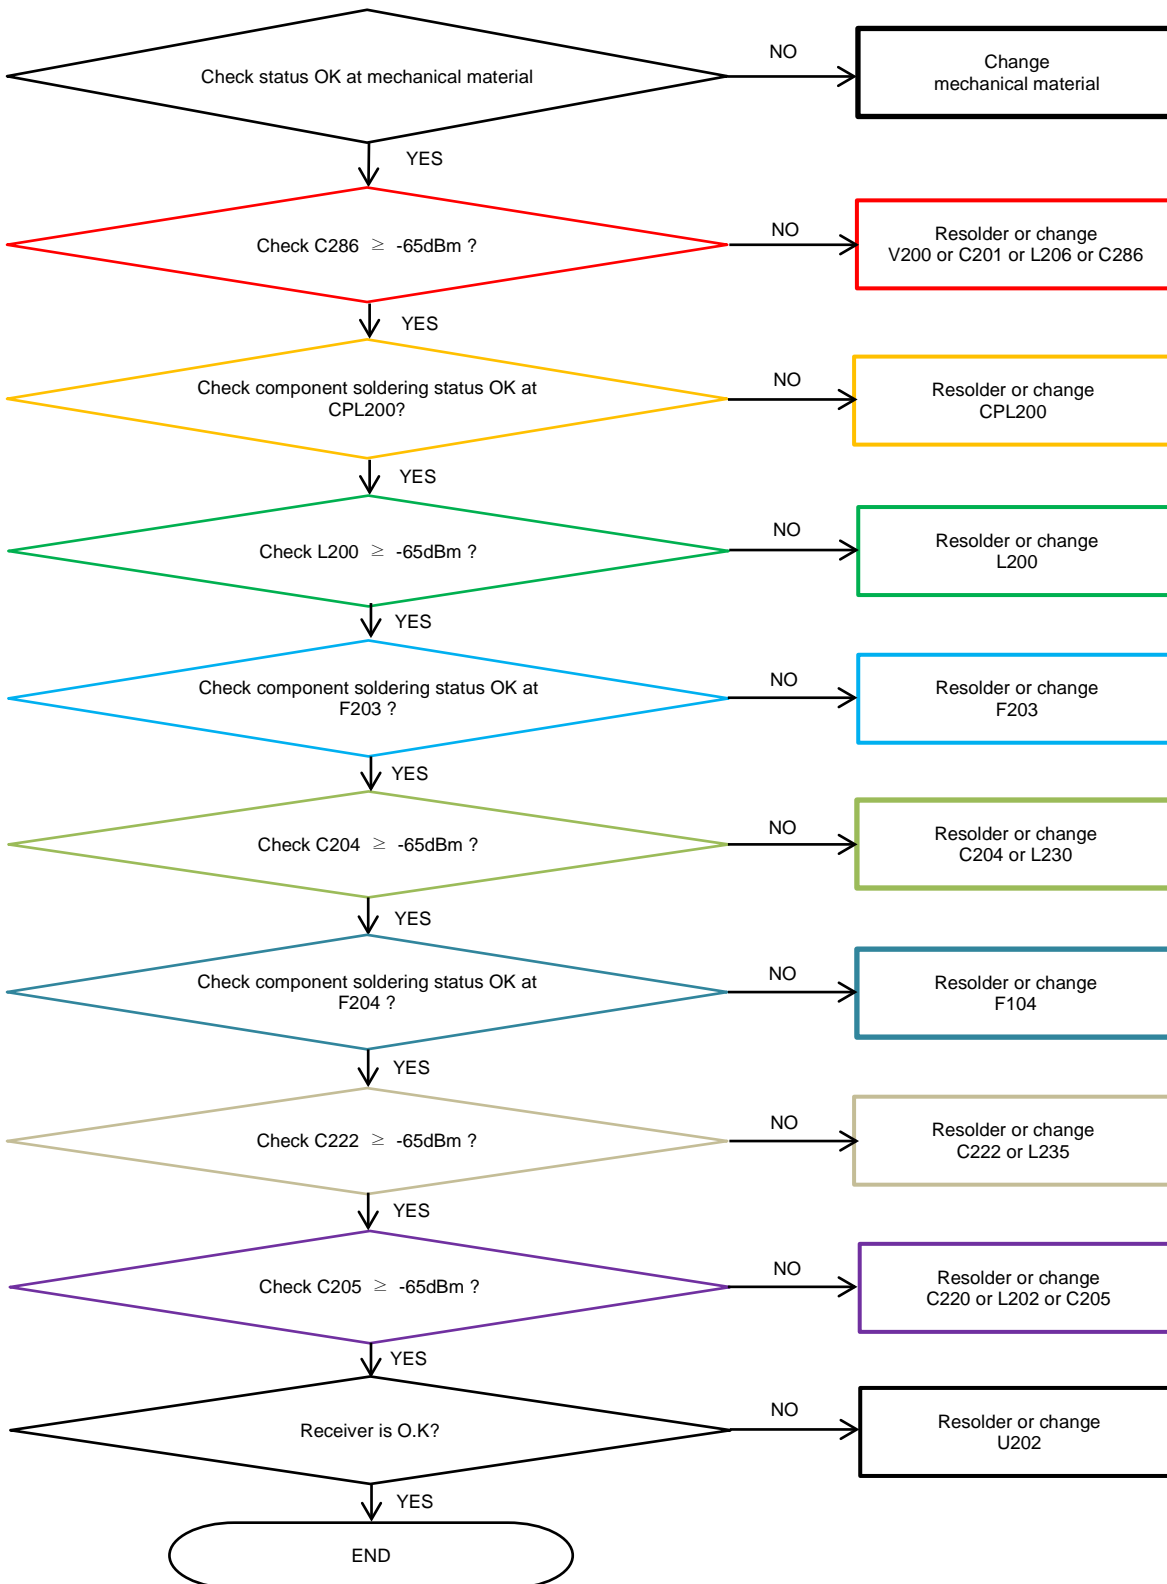

8-4-29. LTE B7/38/40/41 Rx

8. Level 3 Repair

8-4-30. LTE B5/8/12/13/17/18/19/20/26/28 , WCDMA B5/8 , GSM850/900 DRx

8. Level 3 Repair

8-4-31. LTE B1/4/7/38/40/41/66 , WCDMA B1/4 DRx

8. Level 3 Repair

8-4-32. LTE B2/3/25 , WCDMA B2 , GSM1800/1900 DRx

8. Level 3 Repair

8-4-33. LTE B32 DRx

8. Level 3 Repair

8-4-34. LTE B39 DRx , B1/4/7 4Rx(DRx2)

8. Level 3 Repair

8-4-35. LTE B40 4Rx(DRx2)

8. Level 3 Repair

8-4-36. LTE B3 4RxDRx2

8. Level 3 Repair

8-4-37. WCDMA B5/8, LTE B5/8/12/17/18/19/20/26/28 Tx

8. Level 3 Repair

8-4-38. LTE B13 Tx

8. Level 3 Repair

8-4-39. GSM 850/900 Tx

8. Level 3 Repair

8-4-40. GSM 1800/1900 Tx

8. Level 3 Repair

8-4-45. DeX Station

8. Level 3 Repair

8-5. Service Schematics

- NC Point(Top View)

Confidential and proprietary-the contents in this service guide subject to change without prior notice

Distribution, transmission, or infringement of any content or data from this document without Samsung's written authorization is strictly prohibited.