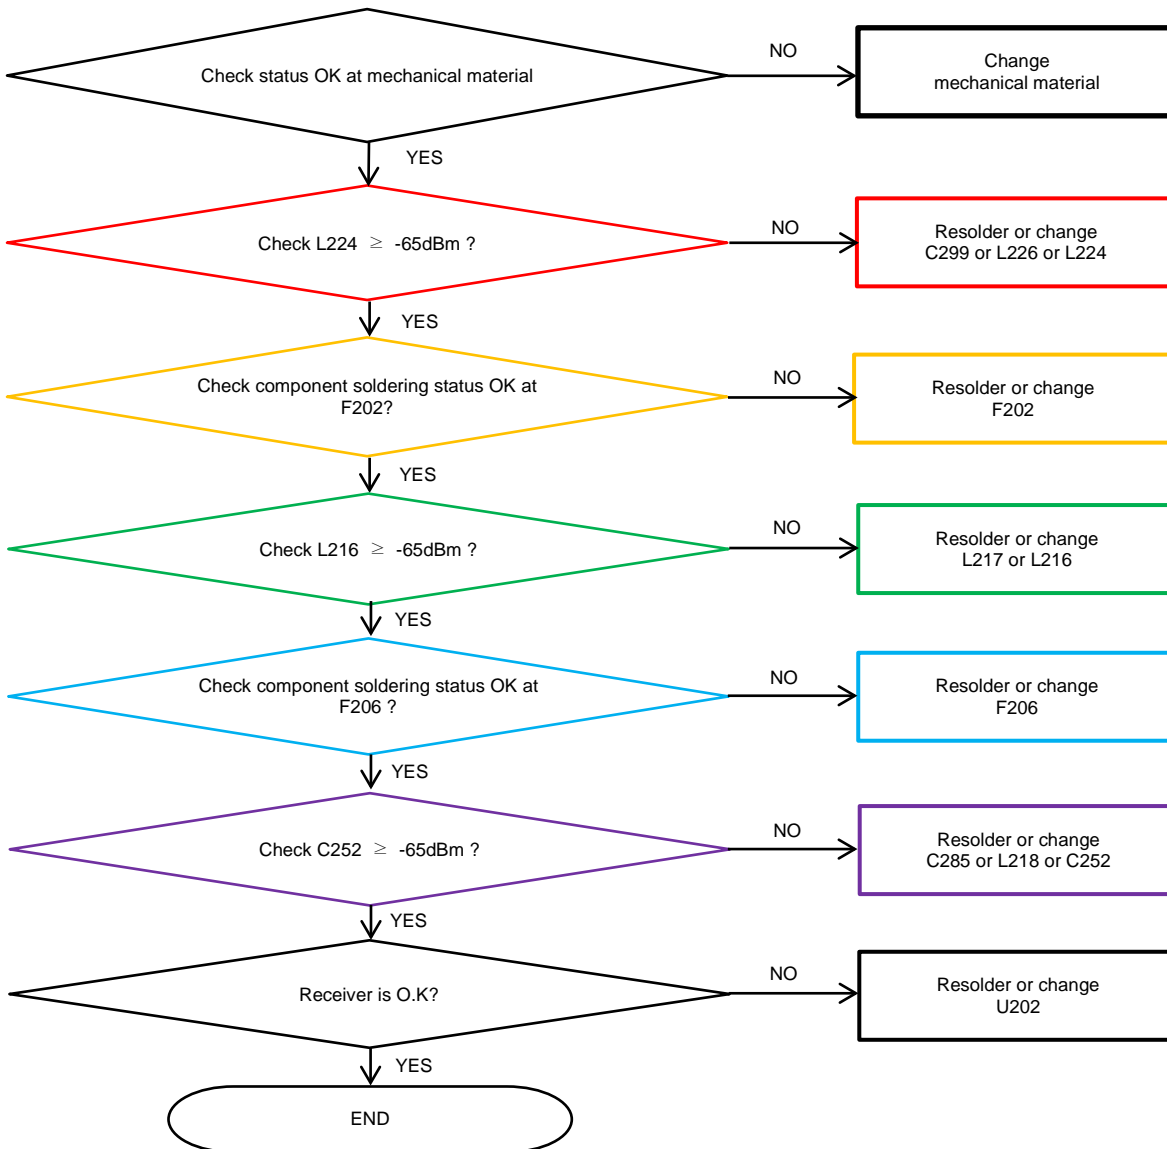

8-4-29. LTE B7/38/40/41 Rx

8. Level 3 Repair

8-4-30. LTE B5/8/12/13/17/18/19/20/26/28 , WCDMA B5/8 , GSM850/900 DRx

8. Level 3 Repair

8-4-31. LTE B1/4/7/38/40/41/66 , WCDMA B1/4 DRx

8. Level 3 Repair

8-4-32. LTE B2/3/25 , WCDMA B2 , GSM1800/1900 DRx

8. Level 3 Repair

8-4-33. LTE B32 DRx

8. Level 3 Repair

8-4-34. LTE B39 DRx , B1/4/7 4Rx(DRx2)

8. Level 3 Repair

8-4-35. LTE B40 4Rx(DRx2)

8. Level 3 Repair

8-4-36. LTE B3 4RxDRx2