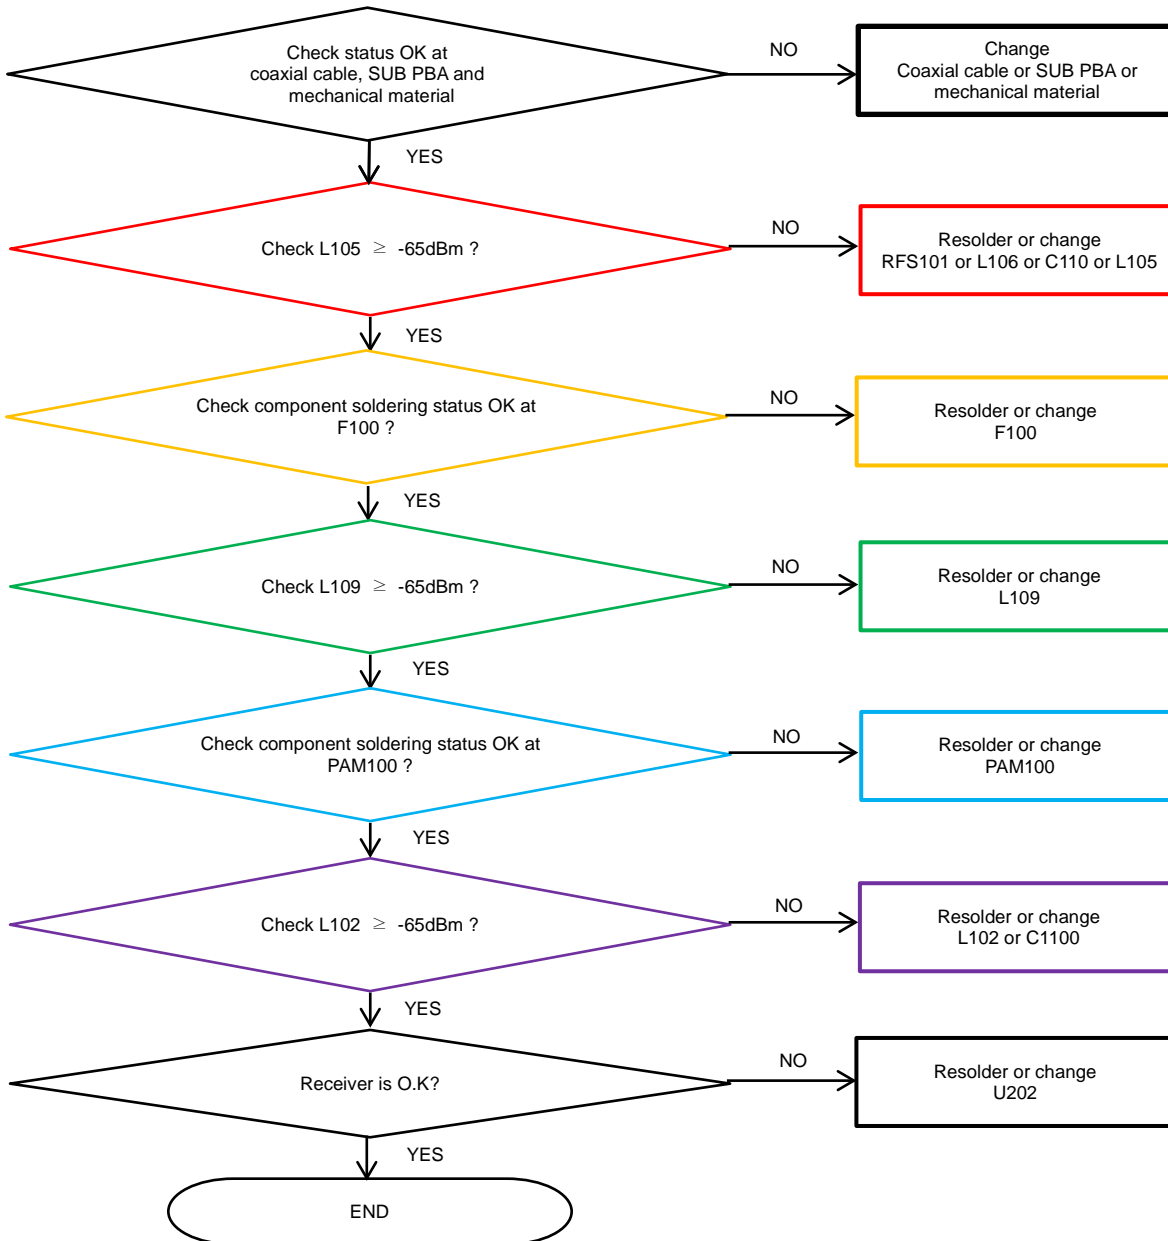

---

8. Level 3 Repair

8-4-22. GSM 850/900, WCDMA B5/8, LTE B5/8/12/13/17/18/19/20/26/28 Rx