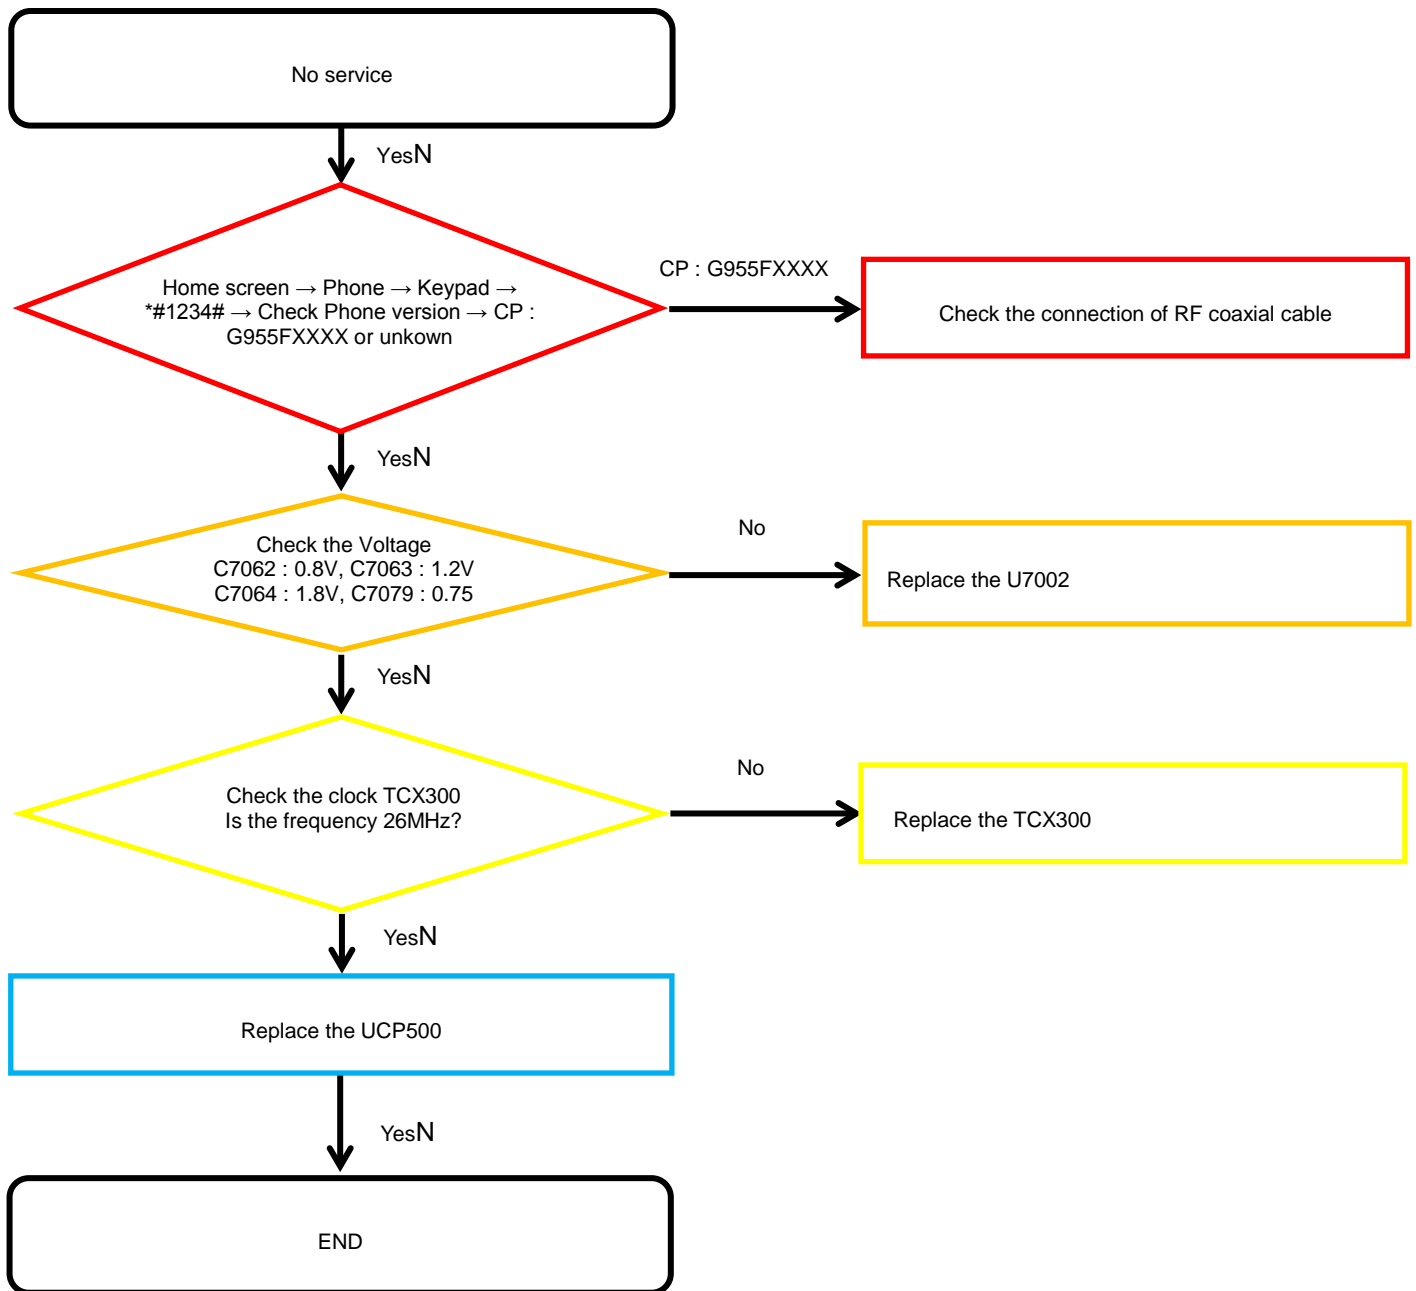

Distribution, transmission, or infringement of any content or data from this document without Samsung's written authorization is strictly prohibited.

8. Level 3 Repair

8-4-1. Power On

8. Level 3 Repair

8-4-2. Initial

8. Level 3 Repair

8-4-3. No Service

8. Level 3 Repair

8-4-3. SIM Part

8. Level 3 Repair

8-4-4. T-Flash Part

8. Level 3 Repair

8-4-5-1. Cable Charging Part (Normal/Fast)