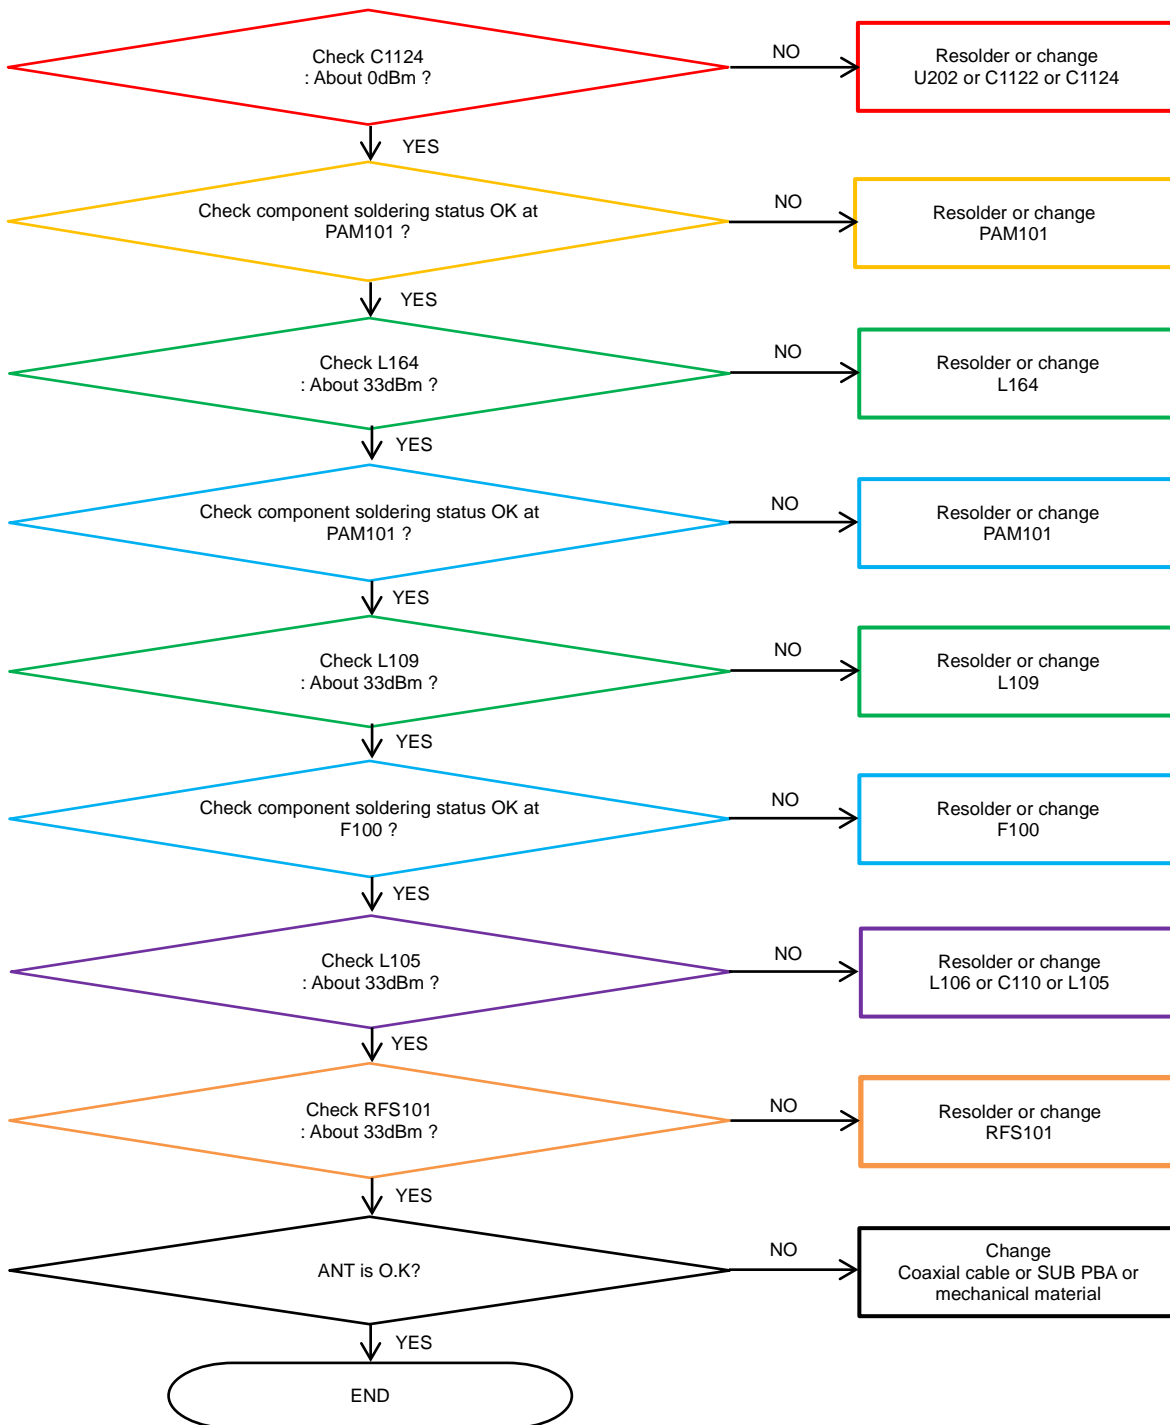

8. Level 3 Repair

8-4-33. LTE B32 DRx

8. Level 3 Repair

8-4-34. LTE B39 DRx , B1/4/7 4Rx(DRx2)

8. Level 3 Repair

8-4-35. LTE B40 4Rx(DRx2)

8. Level 3 Repair

8-4-36. LTE B3 4RxDRx2

8. Level 3 Repair

8-4-37. WCDMA B5/8, LTE B5/8/12/17/18/19/20/26/28 Tx

8. Level 3 Repair

8-4-38. LTE B13 Tx

8. Level 3 Repair

8-4-39. GSM 850/900 Tx

8. Level 3 Repair

8-4-40. GSM 1800/1900 Tx

8. Level 3 Repair

8-4-41. WCDMA B1/2/4, TD-SCDMA B34/39, LTE B1/2/3/4/25/39 Tx

8. Level 3 Repair

8-4-42. LTE B7 Tx

8. Level 3 Repair

8-4-43. LTE B38/40/41 Tx

8. Level 3 Repair

8-4-44. Fingerprint Sensor

8. Level 3 Repair

8-4-45. DeX Station

8. Level 3 Repair

8-5. Service Schematics

- NC Point(Top View)

Confidential and proprietary-the contents in this service guide subject to change without prior notice

Distribution, transmission, or infringement of any content or data from this document without Samsung's written authorization is strictly prohibited.