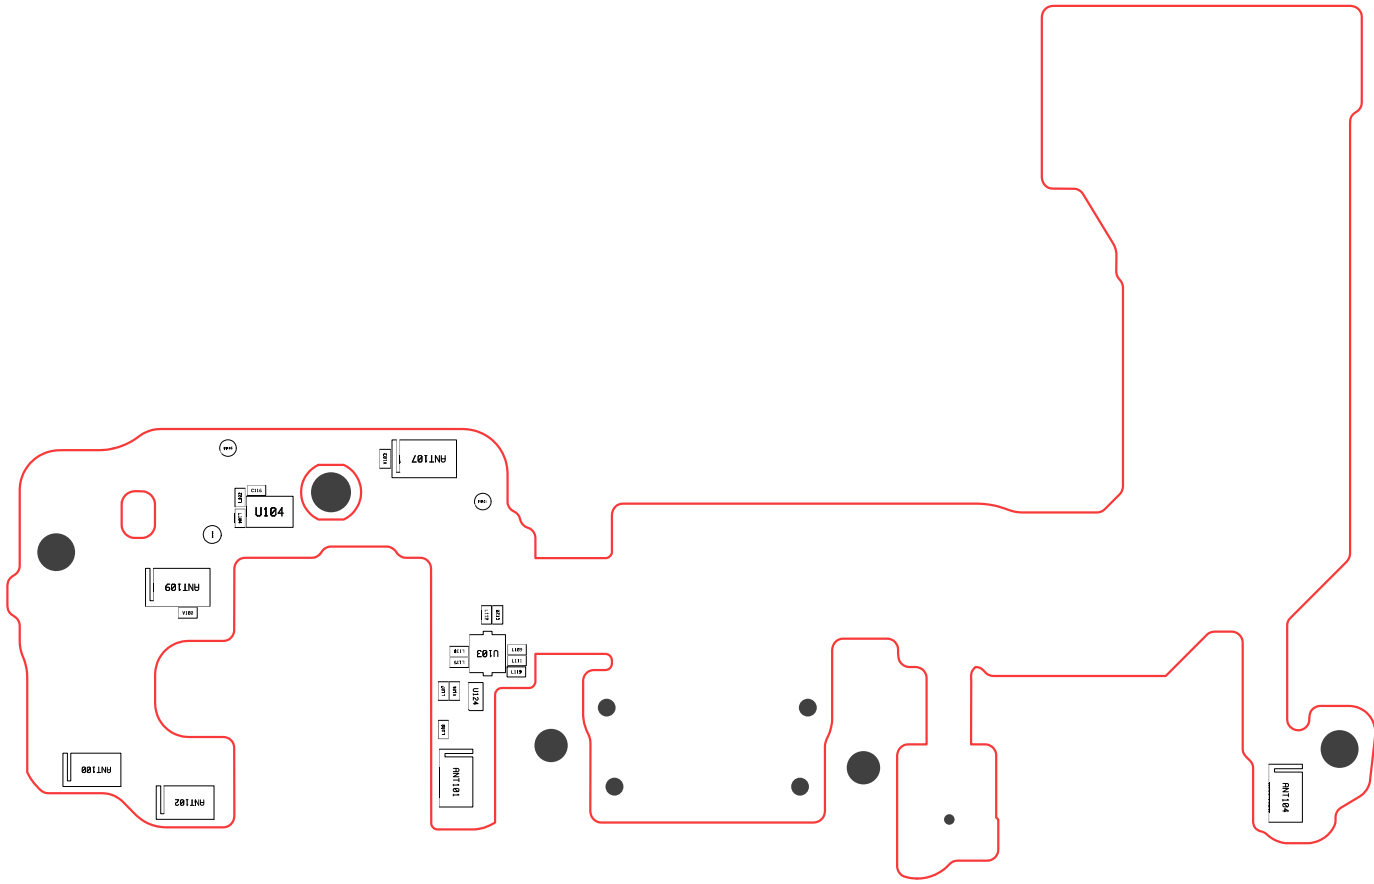

SM-G950F REV0.7

Confidential

JTAG5000

JTAG5001

JTAG5002

JTAG5003

8. Level 3 Repair

8-3. Flow chart of Troubleshooting.