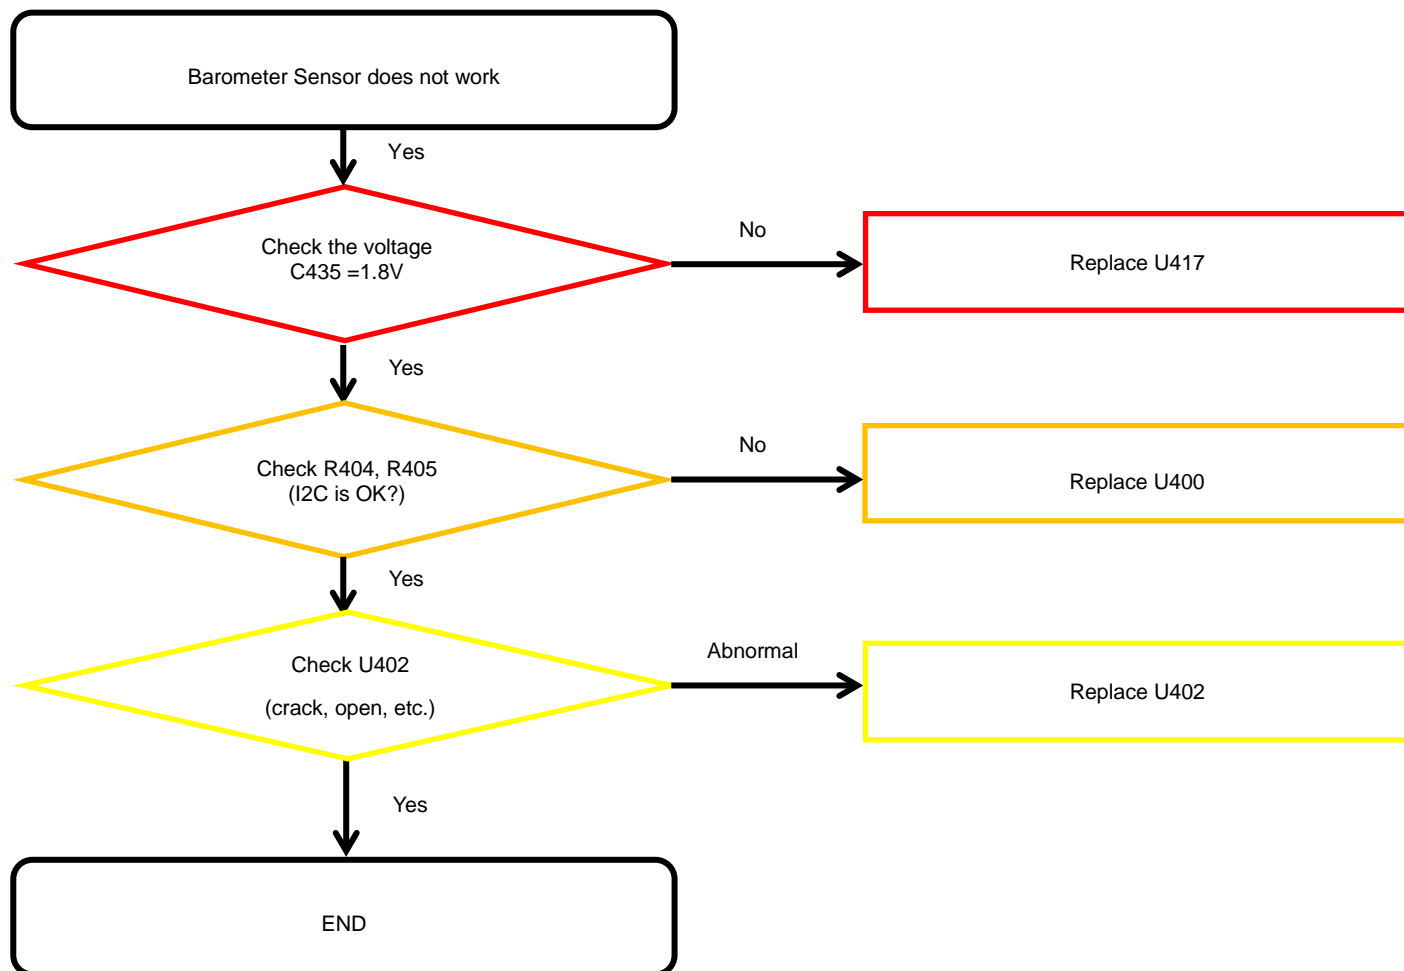

---

8. Level 3 Repair

8-4-7-4. Barometer sensor