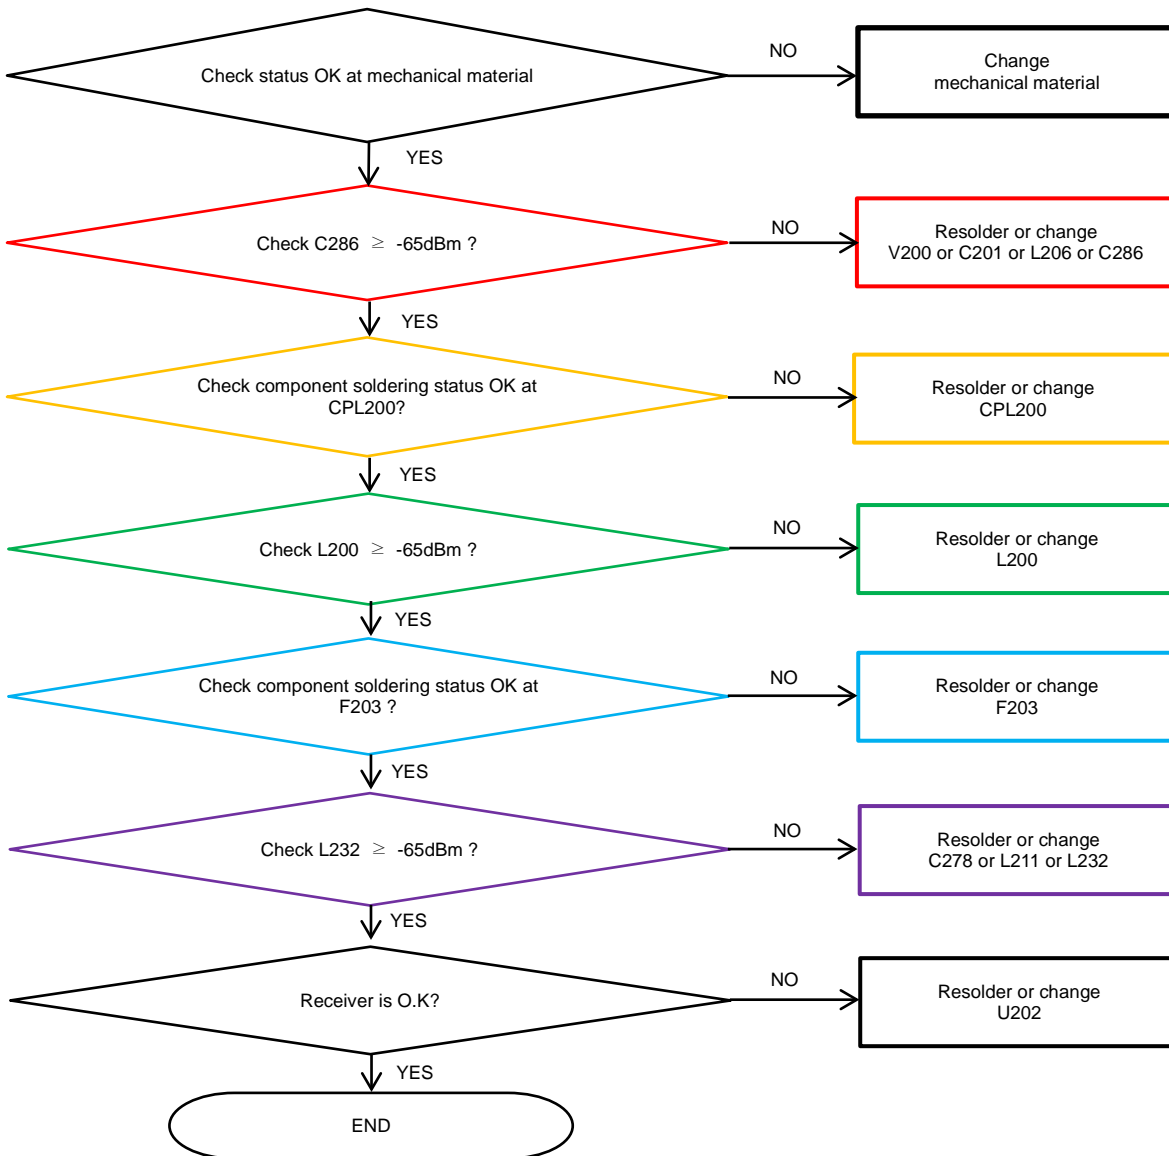

8. Level 3 Repair

8-4-33. LTE B32 DRx

8. Level 3 Repair

8-4-34. LTE B39 DRx , B1/4/7 4Rx(DRx2)

8. Level 3 Repair

8-4-35. LTE B40 4Rx(DRx2)

8. Level 3 Repair

8-4-36. LTE B3 4RxDRx2