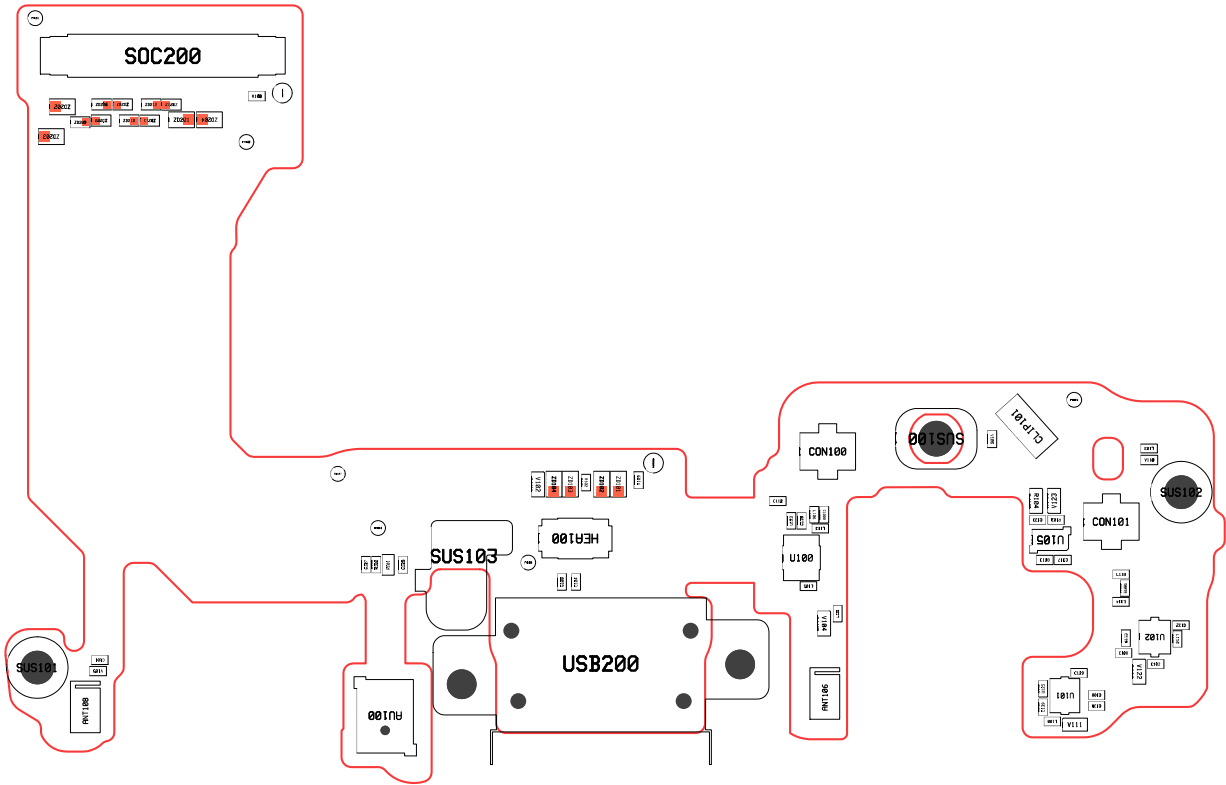

SM-G950F REV0.7

Confidential

JTAG5000

JTAG5001

JTAG5002

JTAG5003

8. Level 3 Repair

8-3. Flow chart of Troubleshooting.

Distribution, transmission, or infringement of any content or data from this document without Samsung's written authorization is strictly prohibited.

8. Level 3 Repair

8-4-1. Power On

8. Level 3 Repair

8-4-2. Initial