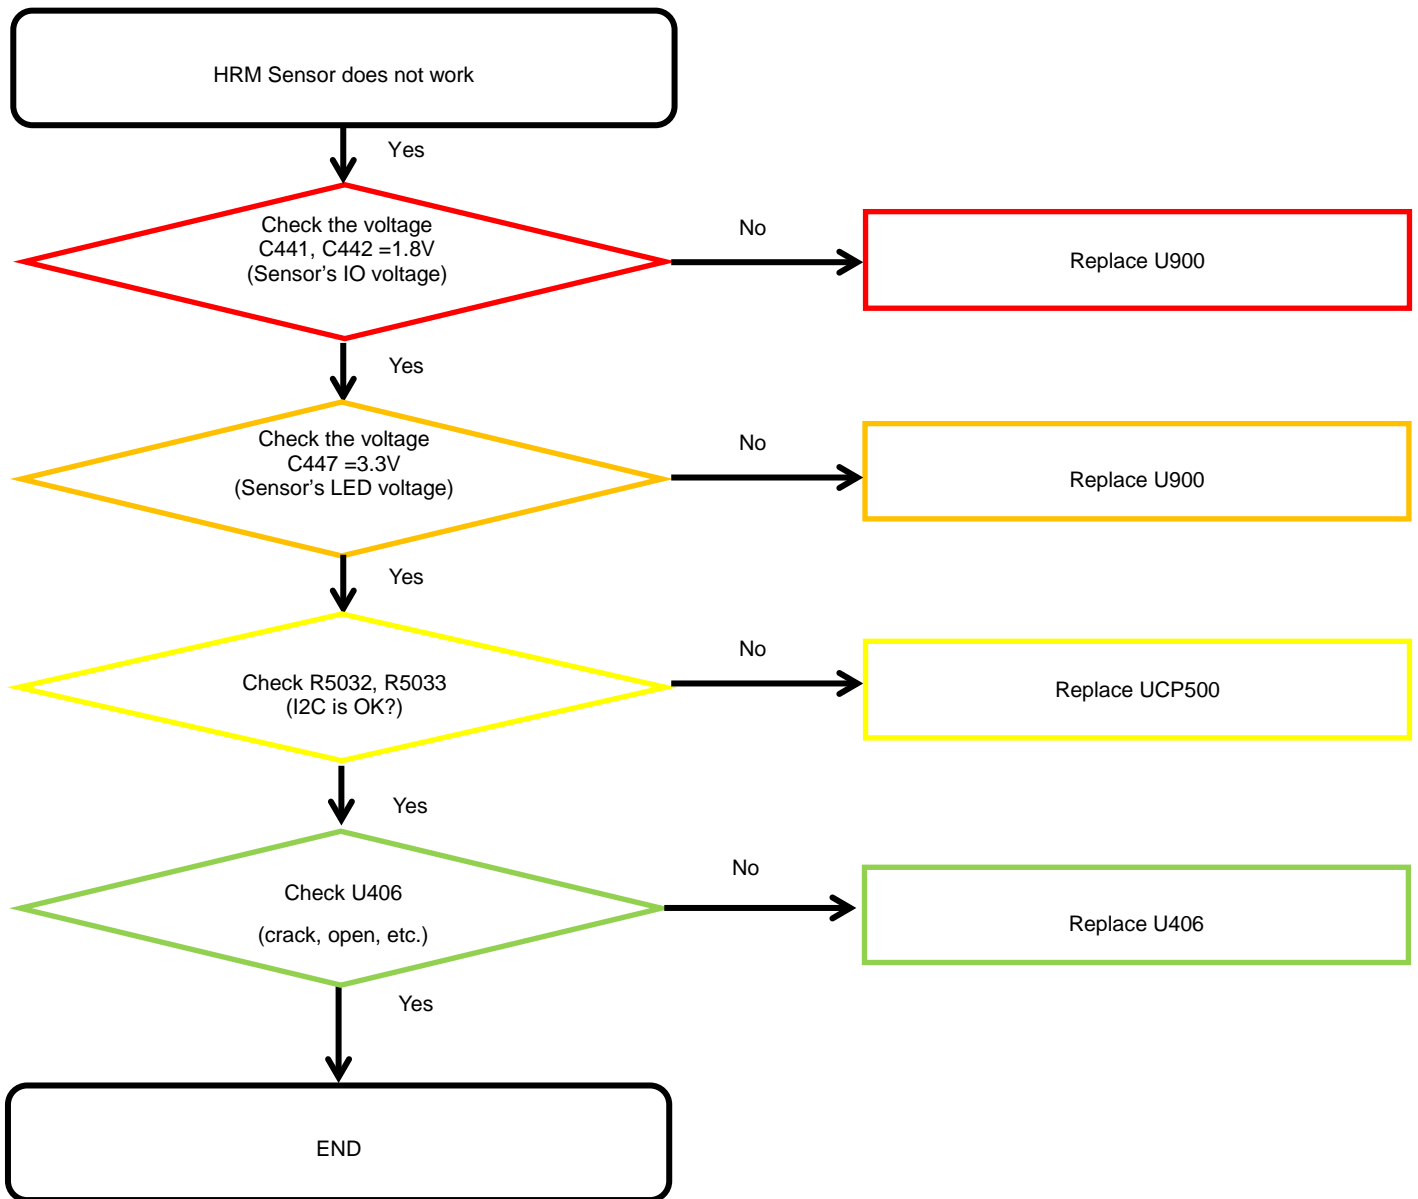

8. Level 3 Repair

8-4-7-3. 6Axis Sensor

8. Level 3 Repair

8-4-7-4. Barometer sensor

8. Level 3 Repair

8-4-7-5. Proximity + RGB Light sensor

8. Level 3 Repair

8-4-7-6. HRM Sensor