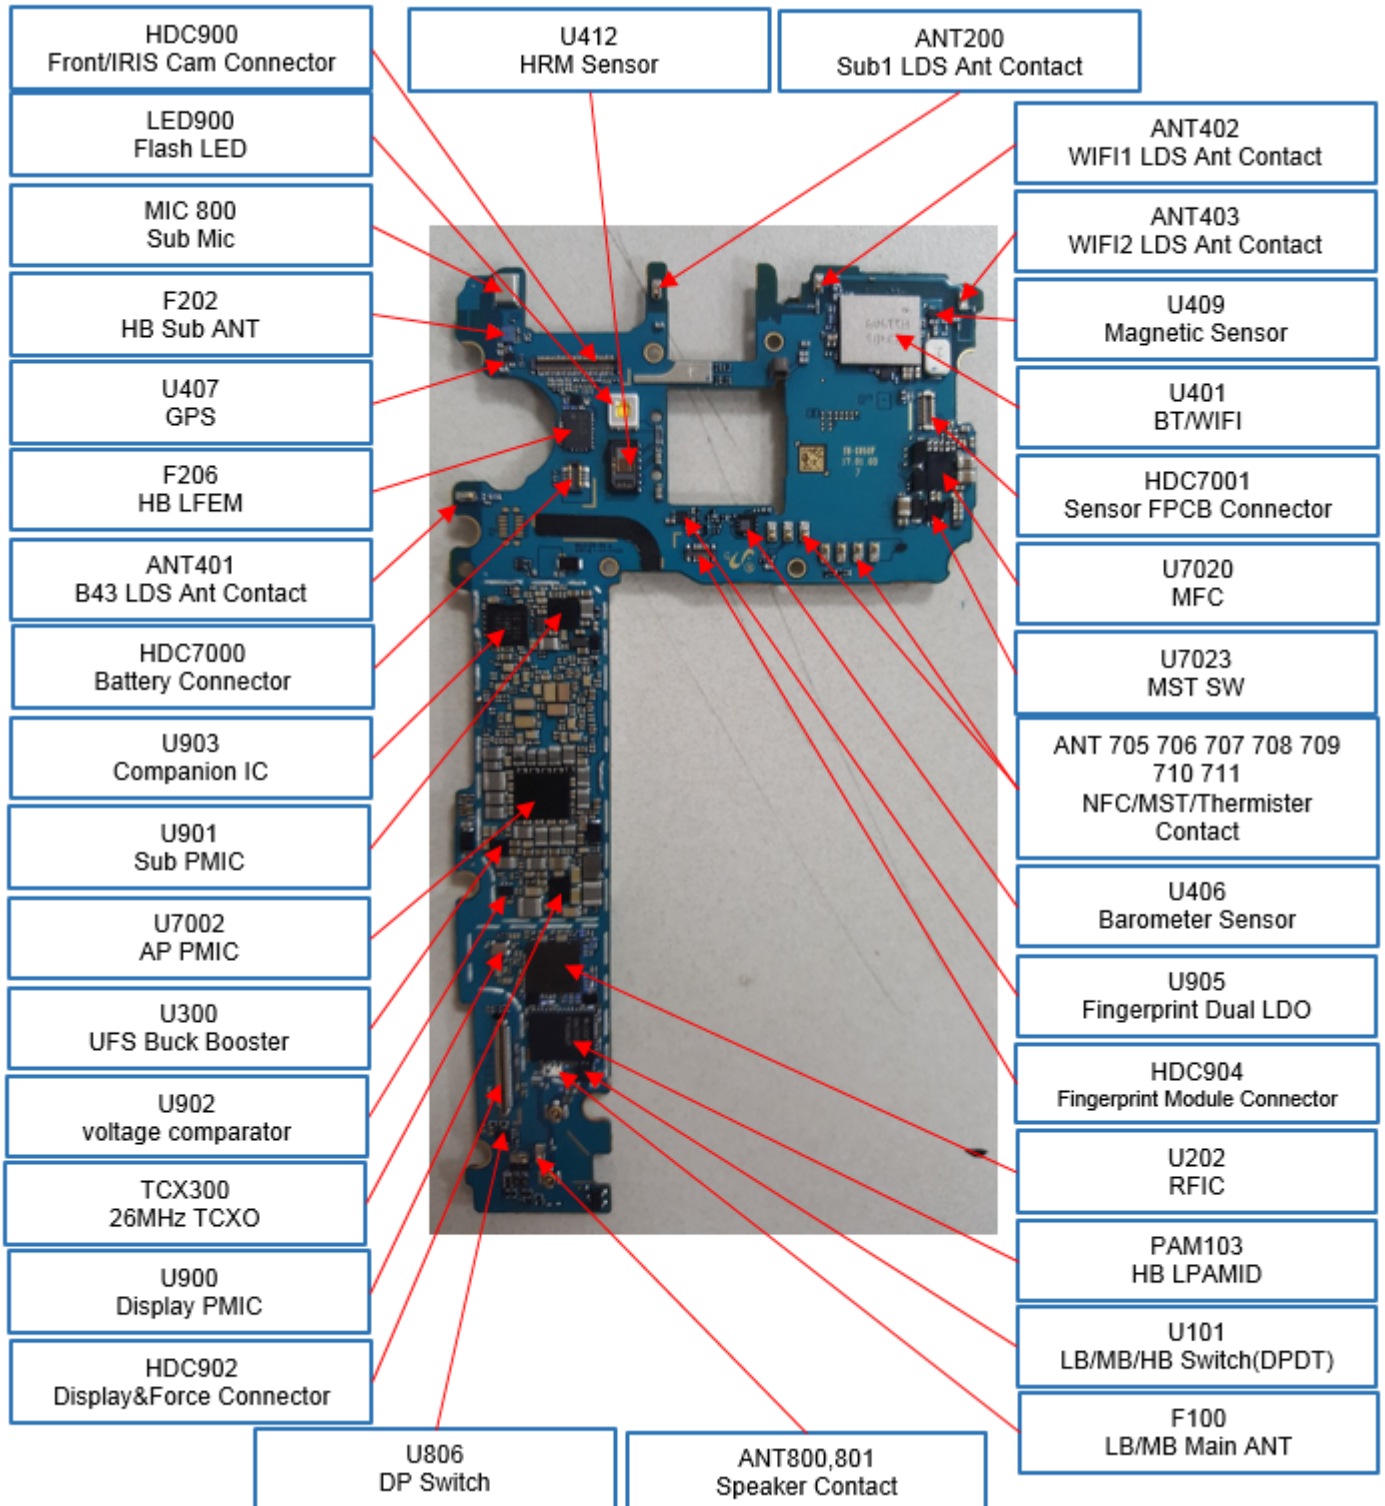

8. Level 3 Repair

8-1. Components Layout

8. Level 3 Repair

Confidential and proprietary-the contents in this service guide subject to change without prior notice

Distribution, transmission, or infringement of any content or data from this document without Samsung's written authorization is strictly prohibited.

SM-G950F REV0.7

Confidential

JTAG5000

JTAG5001

JTAG5002

JTAG5003

8. Level 3 Repair

8-3. Flow chart of Troubleshooting.