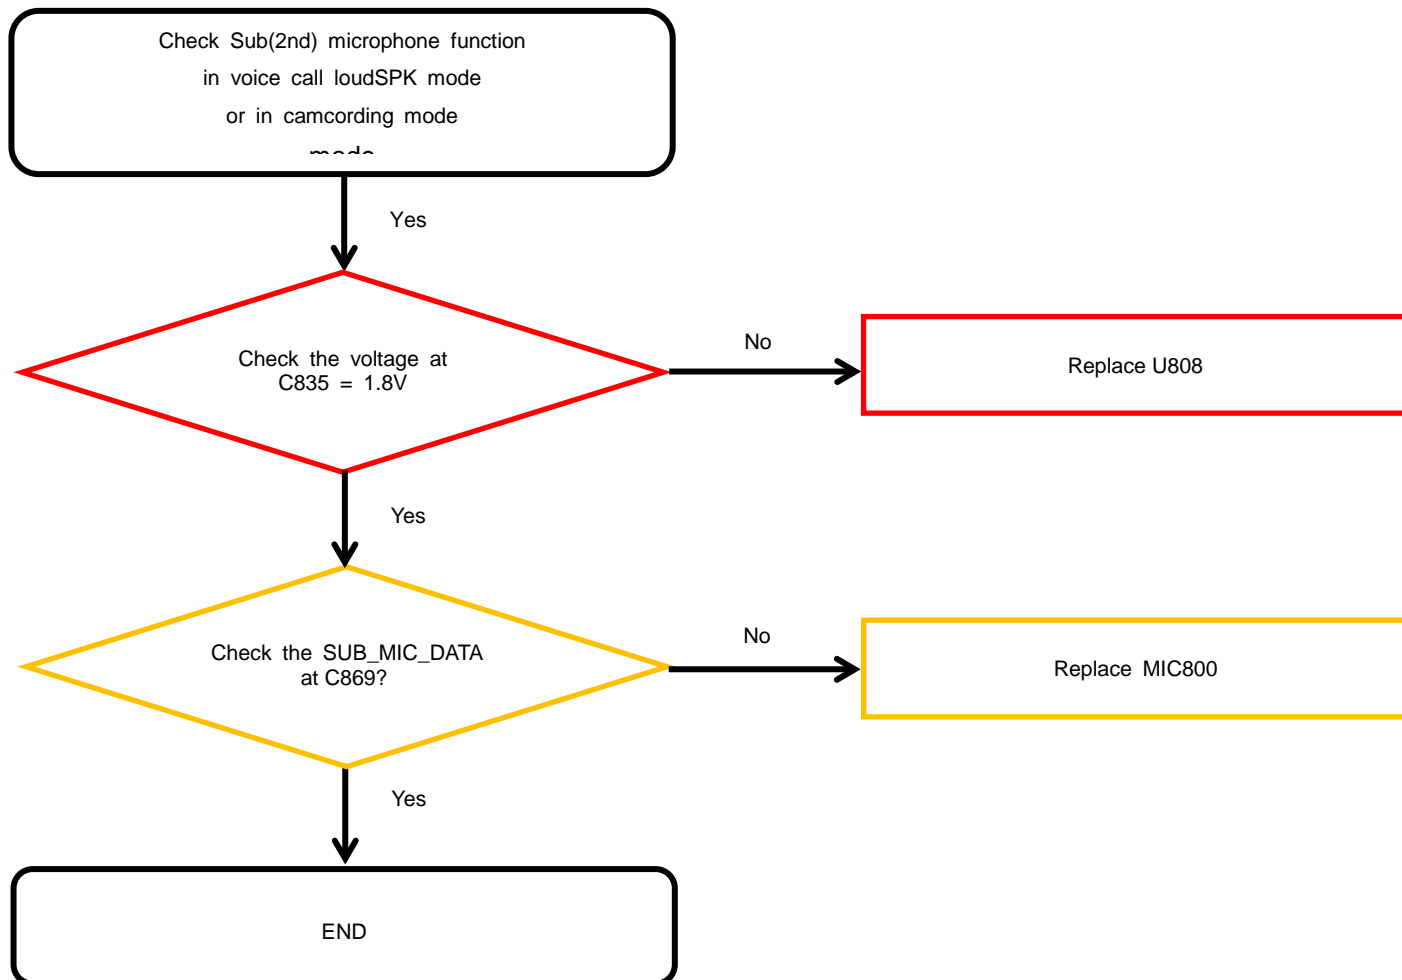

8. Level 3 Repair

8-4-7-3. 6Axis Sensor

8. Level 3 Repair

8-4-7-4. Barometer sensor

8. Level 3 Repair

8-4-7-5. Proximity + RGB Light sensor

8. Level 3 Repair

8-4-7-6. HRM Sensor

8. Level 3 Repair

8-4-7-7. Hall Sensor

8. Level 3 Repair

8-4-8-1. Microphone Part - Main MIC

8. Level 3 Repair

8-4-8-2. Microphone Part - Sub(2nd) MIC

8. Level 3 Repair

8-4-9. Speaker Part