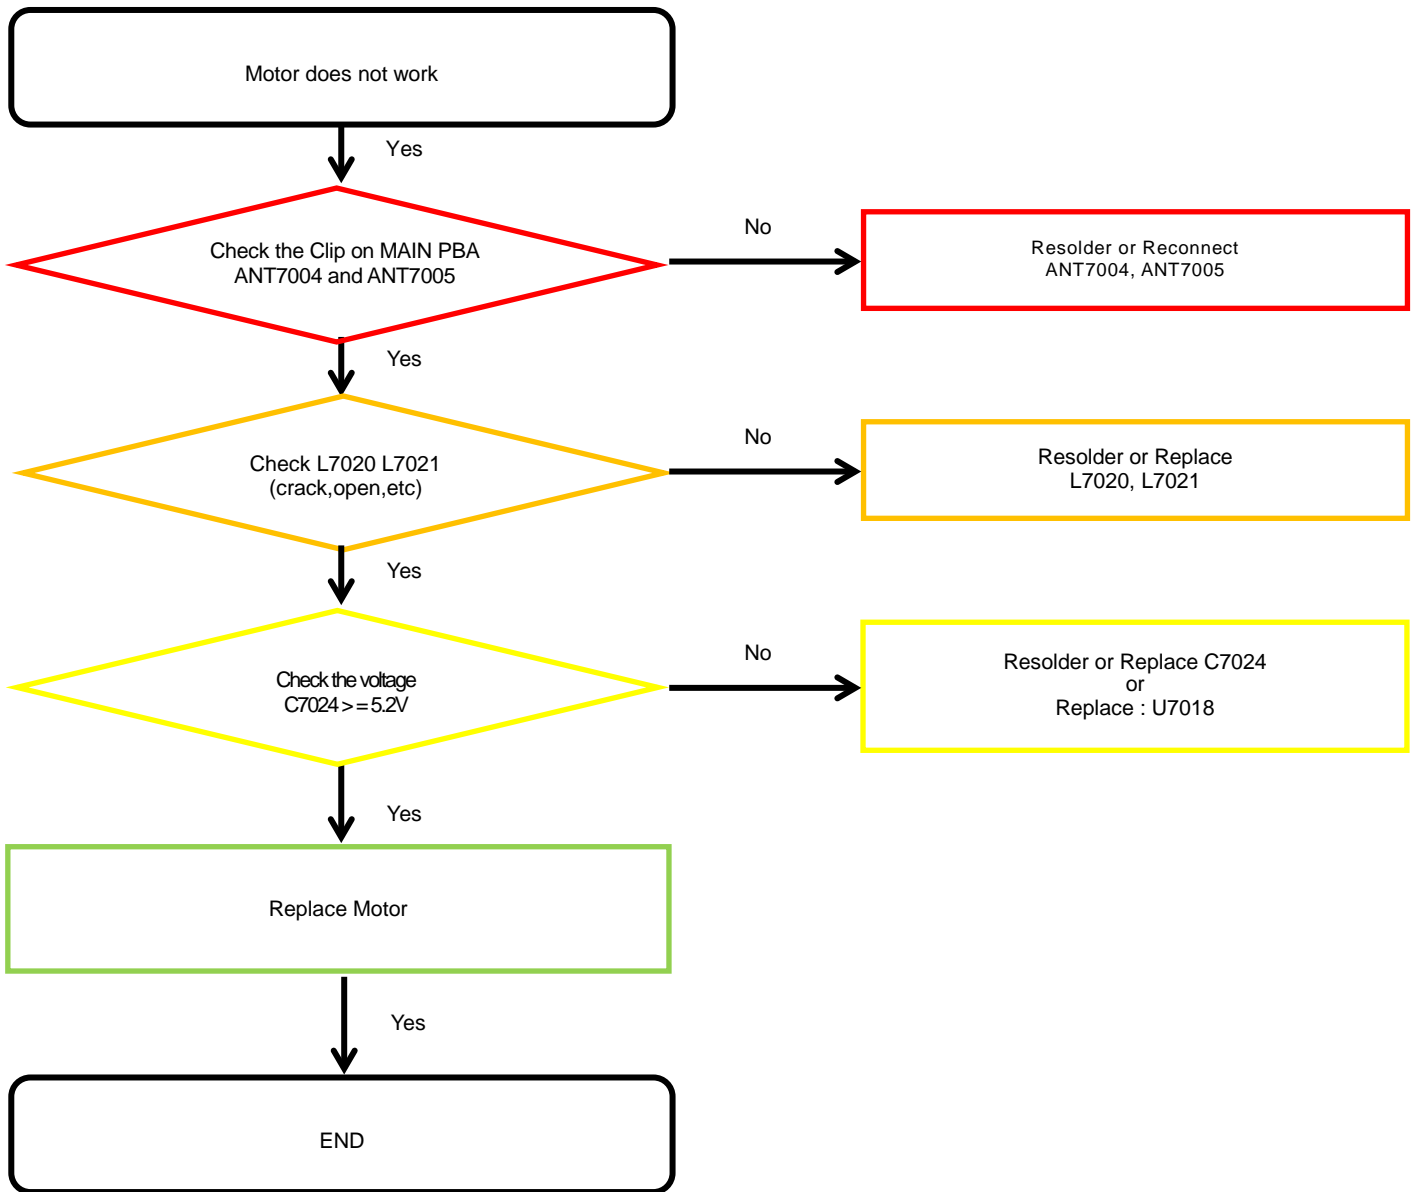

8. Level 3 Repair

8-4-18. TSP

8. Level 3 Repair

8-4-19. Pressure Touch (Home Button function)

8. Level 3 Repair

8-4-20. Motor

8. Level 3 Repair

8-4-21. MST