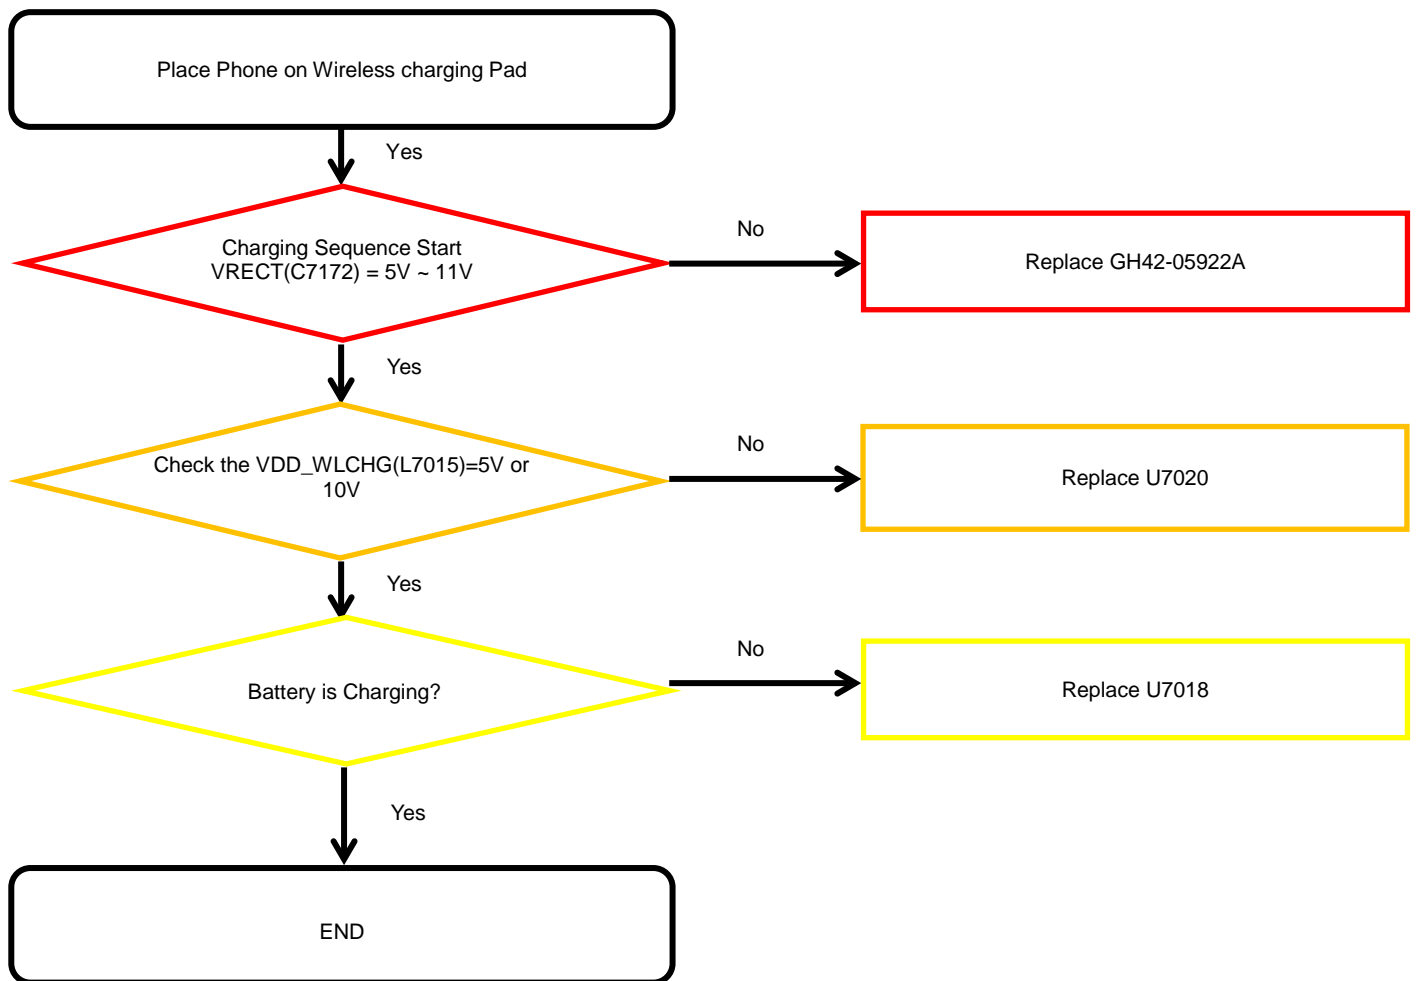

Distribution, transmission, or infringement of any content or data from this document without Samsung's written authorization is strictly prohibited.

8. Level 3 Repair

8-4-1. Power On

8. Level 3 Repair

8-4-2. Initial

8. Level 3 Repair

8-4-3. No Service

8. Level 3 Repair

8-4-3. SIM Part

8. Level 3 Repair

8-4-4. T-Flash Part

8. Level 3 Repair

8-4-5-1. Cable Charging Part (Normal/Fast)

8. Level 3 Repair

8-4-5-2. Wireless Charging Part (Normal/Fast)

8. Level 3 Repair

8-4-6. OTG

8. Level 3 Repair

8-4-7-1. Sensor Hub

8. Level 3 Repair

8-4-7-2. Magnetic Sensor