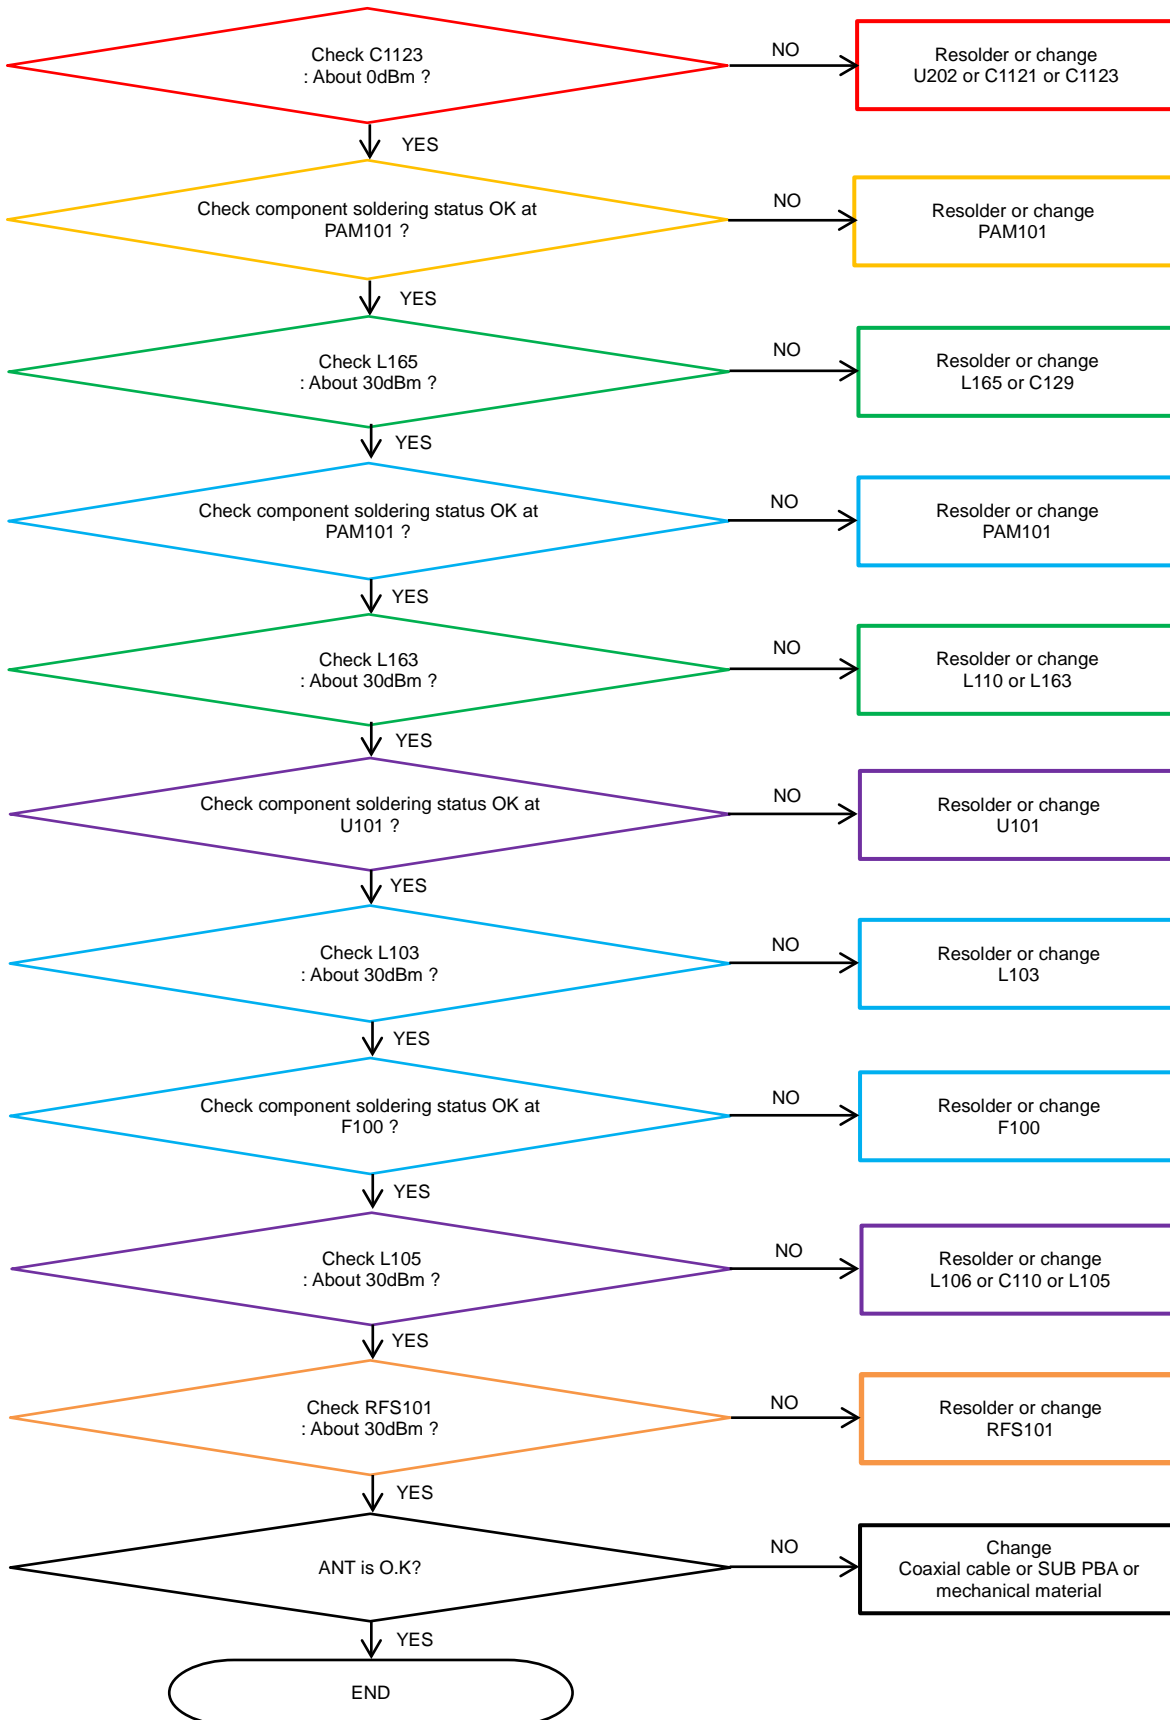

8. Level 3 Repair

8-4-33. LTE B32 DRx

8. Level 3 Repair

8-4-34. LTE B39 DRx , B1/4/7 4Rx(DRx2)

8. Level 3 Repair

8-4-35. LTE B40 4Rx(DRx2)

8. Level 3 Repair

8-4-36. LTE B3 4RxDRx2

8. Level 3 Repair

8-4-37. WCDMA B5/8, LTE B5/8/12/17/18/19/20/26/28 Tx

8. Level 3 Repair

8-4-38. LTE B13 Tx

8. Level 3 Repair

8-4-39. GSM 850/900 Tx

8. Level 3 Repair

8-4-40. GSM 1800/1900 Tx

8. Level 3 Repair

8-4-41. WCDMA B1/2/4, TD-SCDMA B34/39, LTE B1/2/3/4/25/39 Tx

8. Level 3 Repair

8-4-42. LTE B7 Tx

8. Level 3 Repair

8-4-43. LTE B38/40/41 Tx

8. Level 3 Repair

8-4-44. Fingerprint Sensor

8. Level 3 Repair

8-4-45. DeX Station

8. Level 3 Repair

8-5. Service Schematics

- NC Point(Top View)

Confidential and proprietary-the contents in this service guide subject to change without prior notice

Distribution, transmission, or infringement of any content or data from this document without Samsung's written authorization is strictly prohibited.