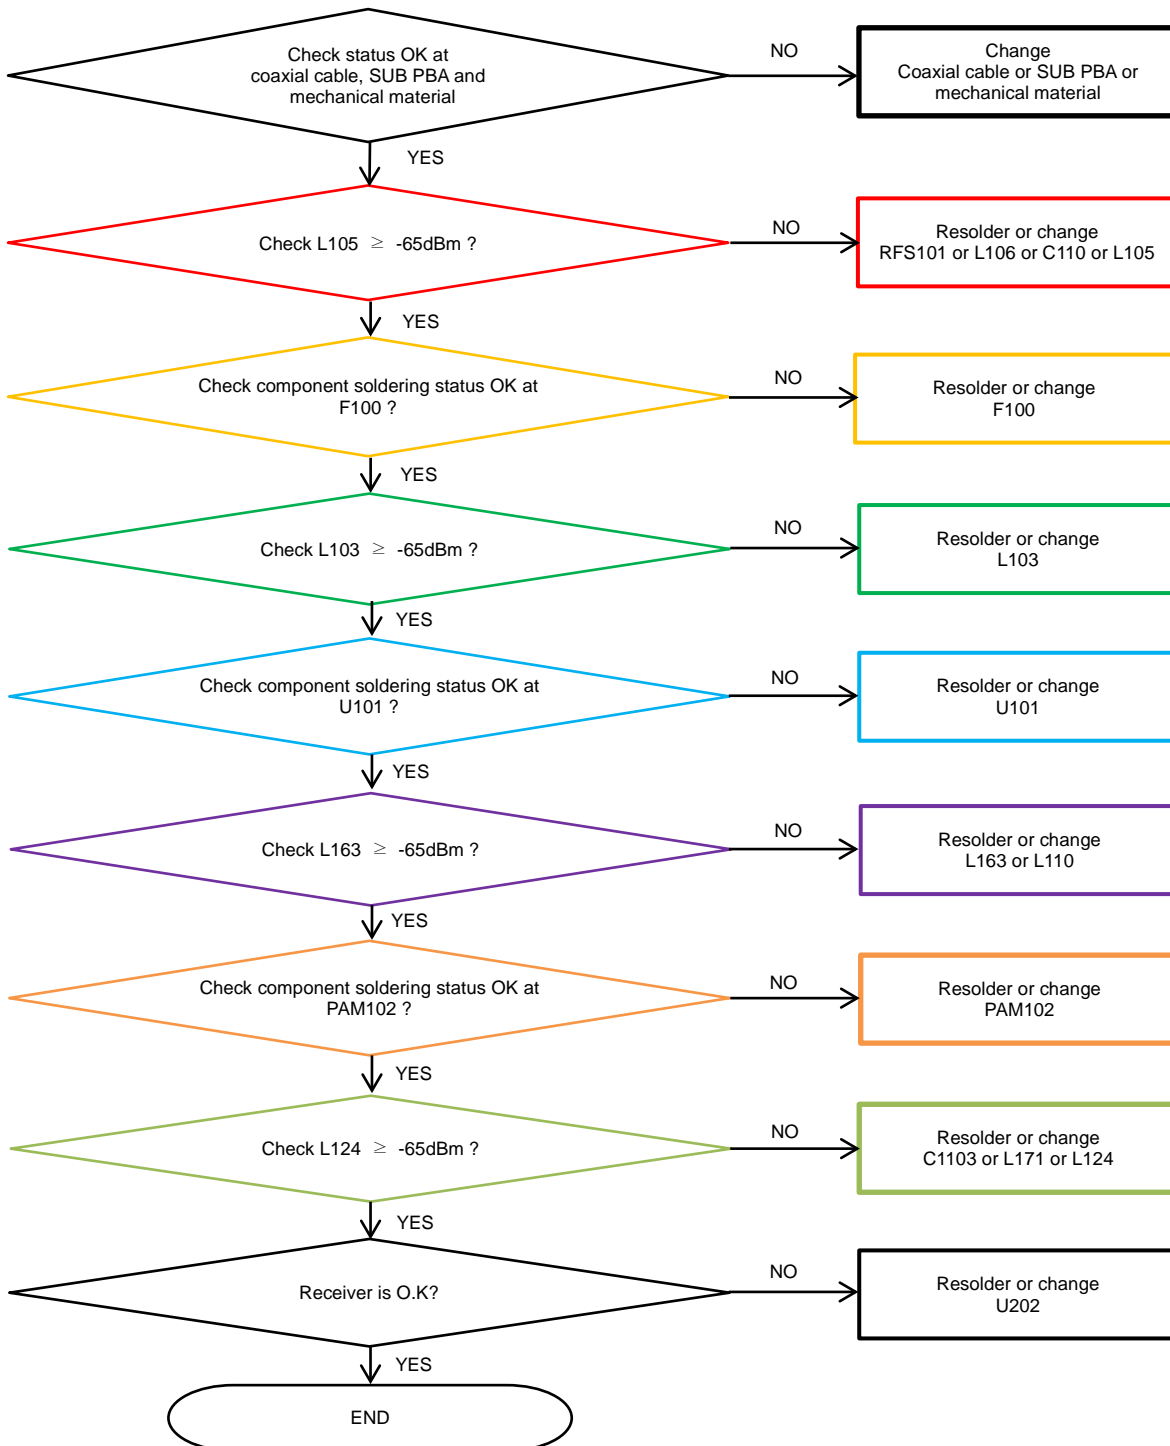

8. Level 3 Repair

8-4-26. GSM1800/1900, WCDMA B2, LTE B2/3/25 Rx